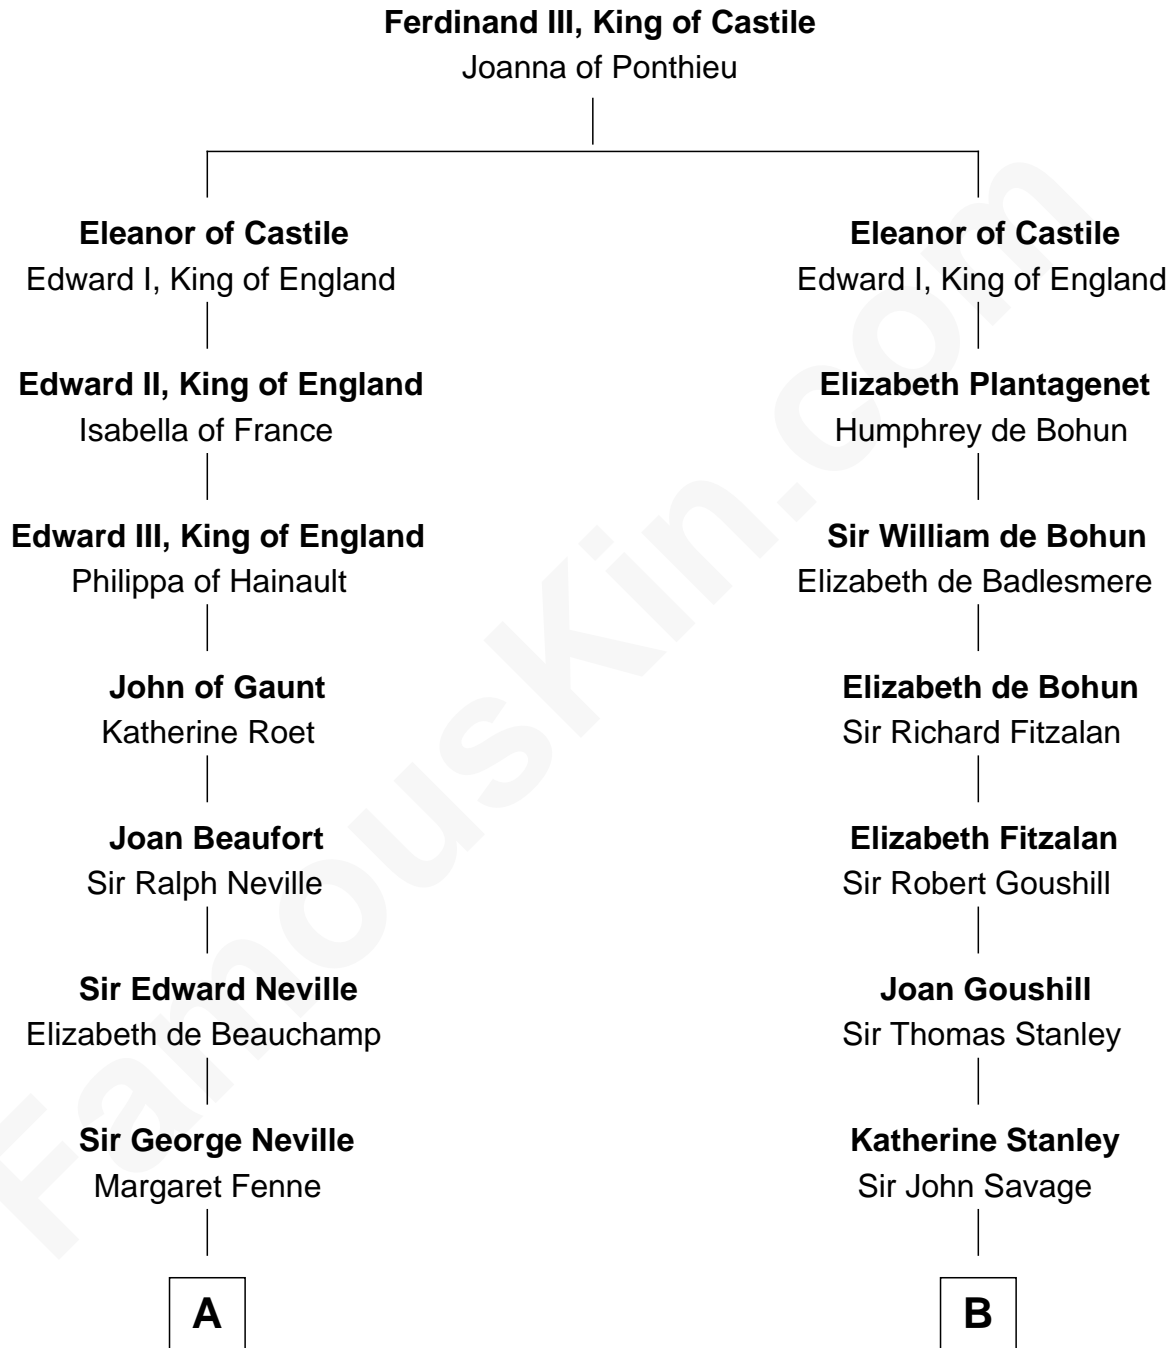

FamousKin.com
Relationship Chart of
Princess Diana
Princess of Wales

16th cousin 5 times removed of

James Madison
4th U.S. President

C

—
Frederick Spencer

Adelaide Horatia Elizabeth Seymour

—
Charles Robert Spencer

Margaret Baring

—
Albert Edward John Spencer

Cynthia Elinor Beatrix Hamilton

—
Edward John Spencer

Frances Ruth Burke Roche

—
Princess Diana

Princess of Wales

FamousKin.com