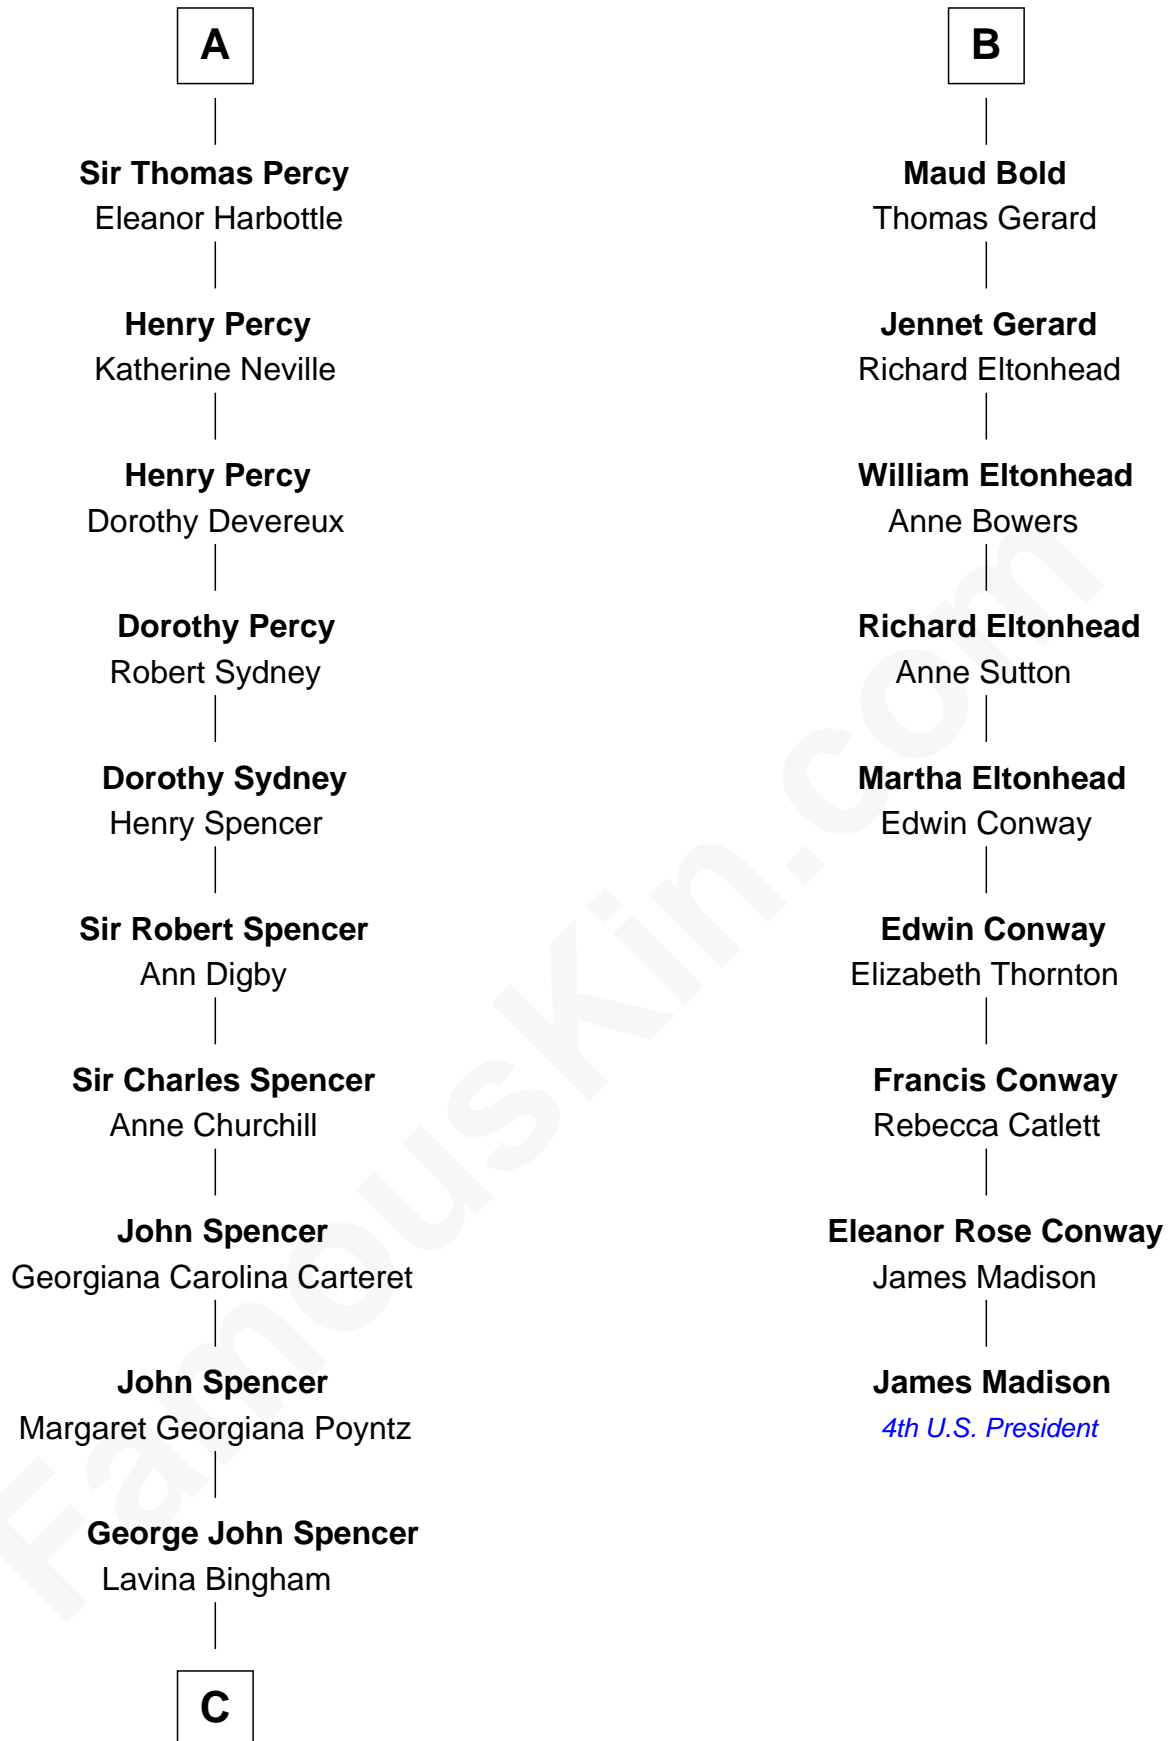

## Relationship Chart of

### Princess Diana

*Princess of Wales*

15th cousin 6 times removed of

**James Madison**  
*4th U.S. President*

**Richard Fitzalan**  
Alice de Saluzzo

**C**

—  
**Frederick Spencer**

Adelaide Horatia Elizabeth Seymour

—  
**Charles Robert Spencer**

Margaret Baring

—  
**Albert Edward John Spencer**

Cynthia Elinor Beatrix Hamilton

—  
**Edward John Spencer**

Frances Ruth Burke Roche

—  
**Princess Diana**

*Princess of Wales*