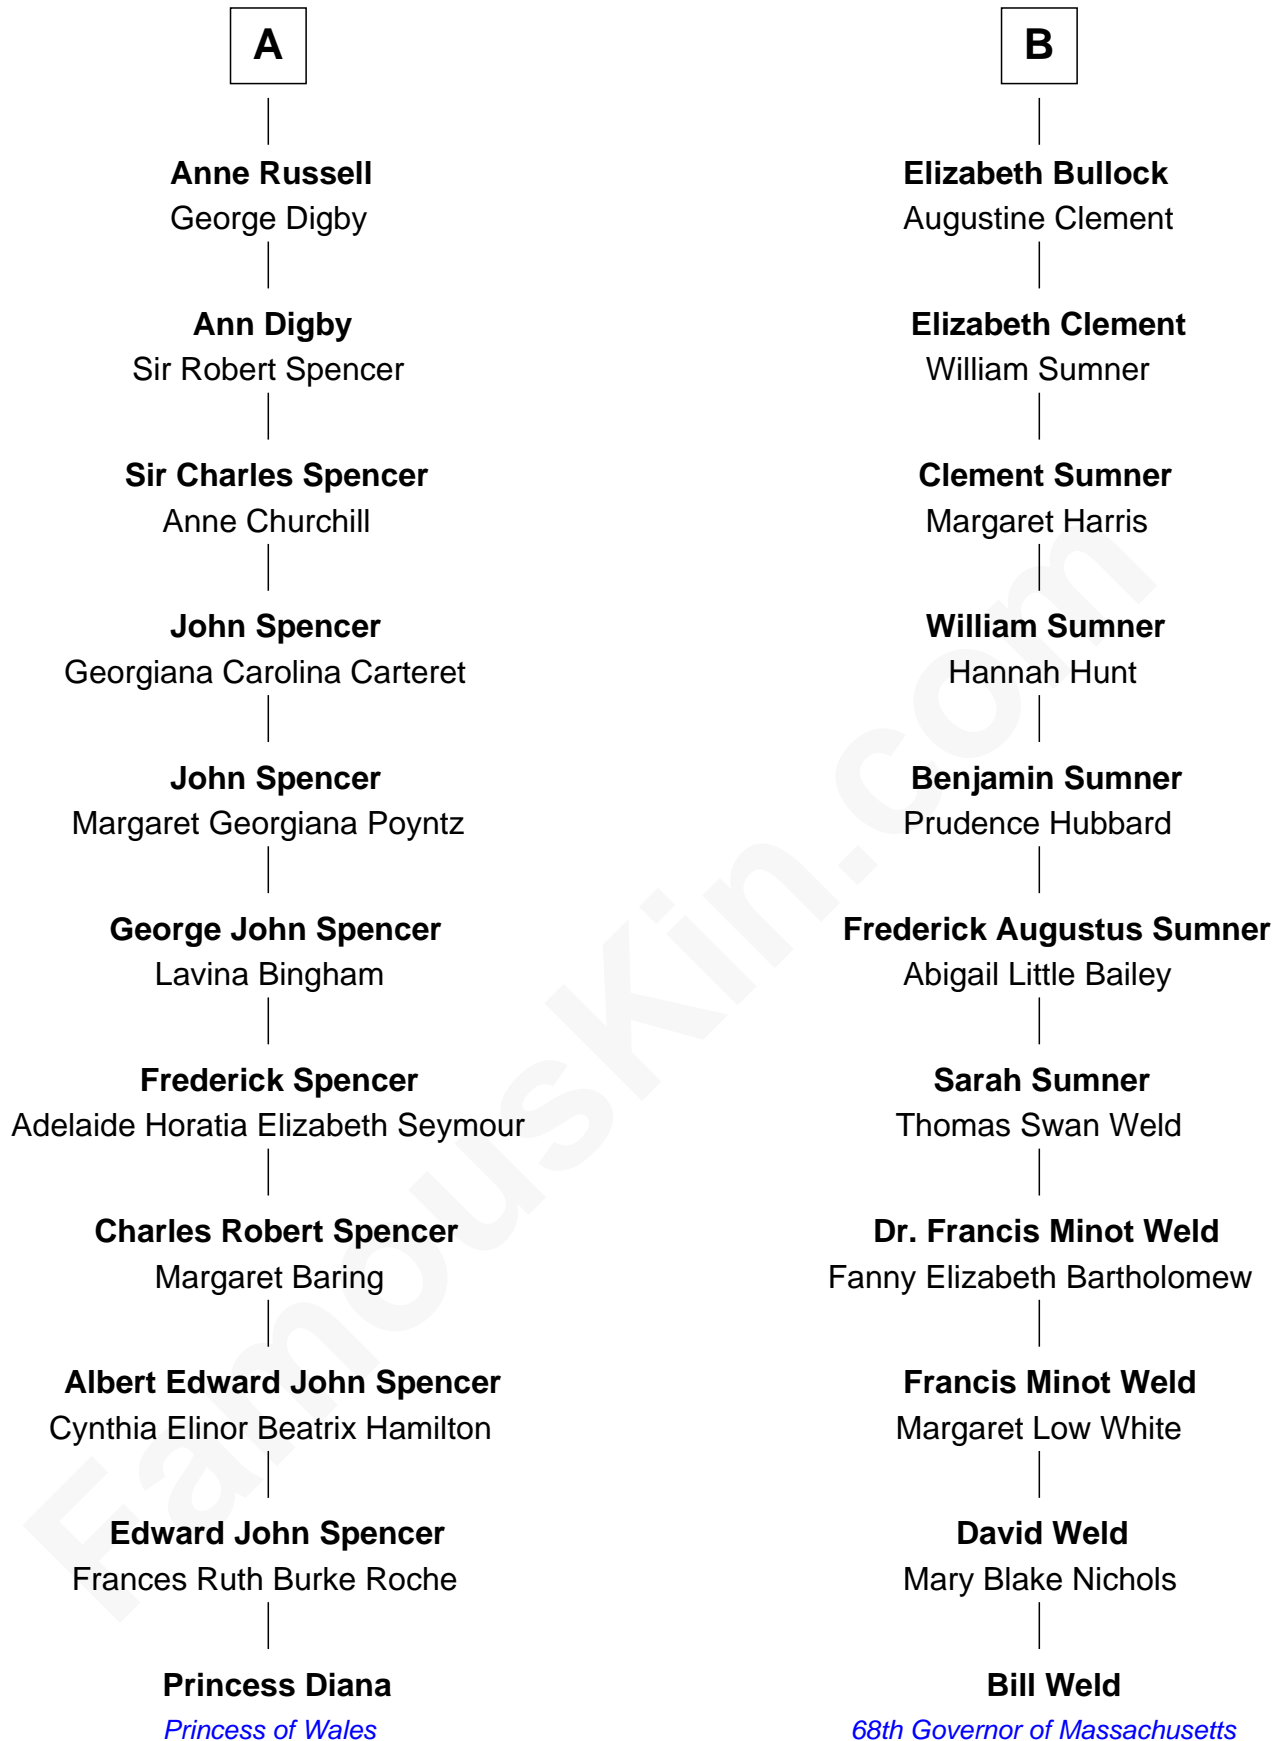

Bill Weld photo by [Marc Nozell](#) ([CC BY-SA 2.0](#))