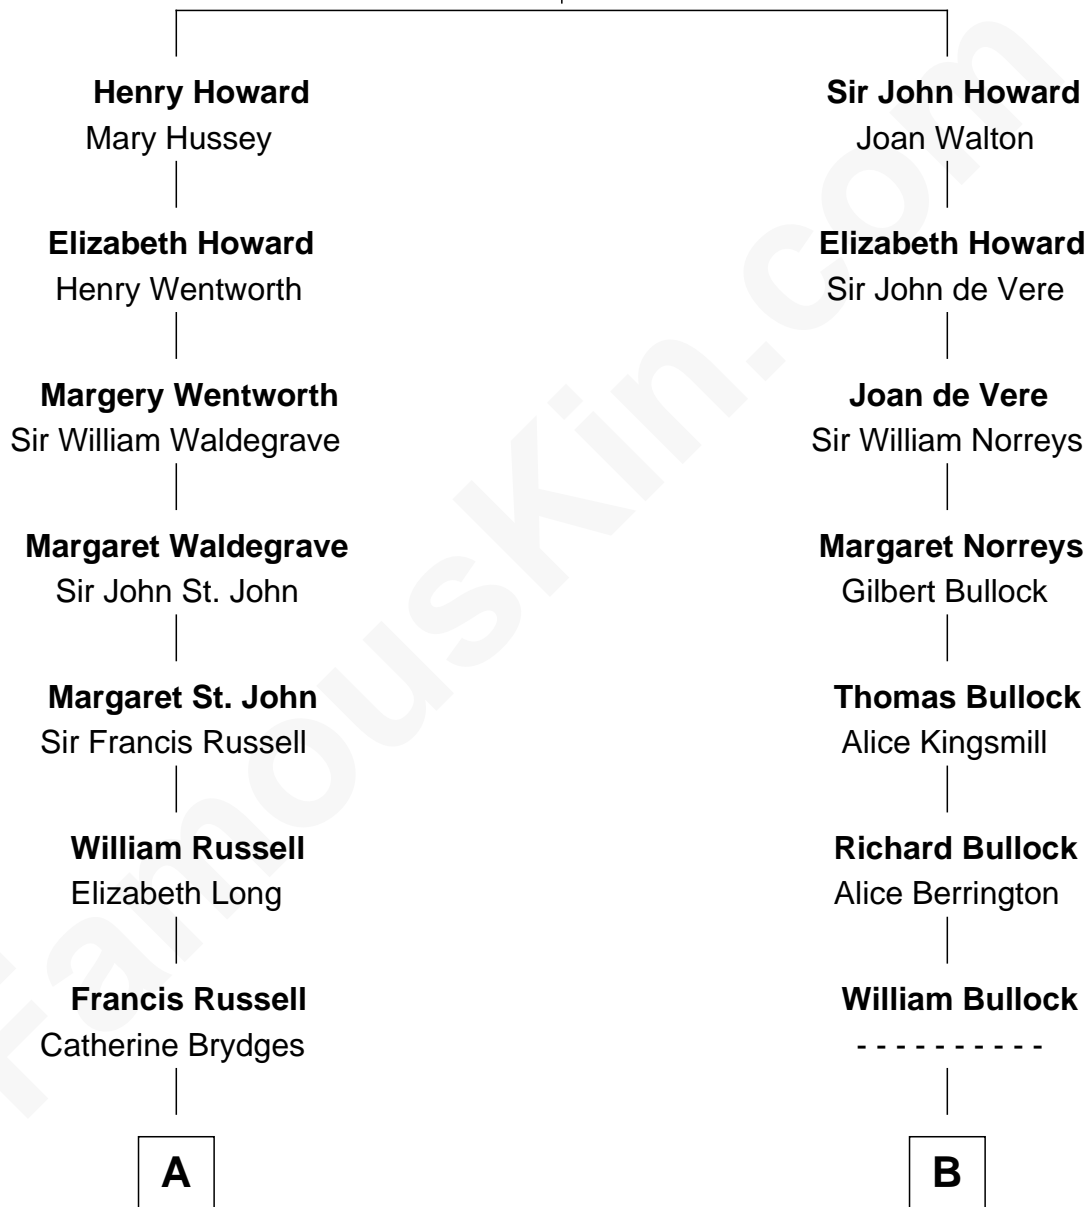

Sir John Howard

*with wife
Alice Tendring*

*with wife
Margaret de Plaiz*