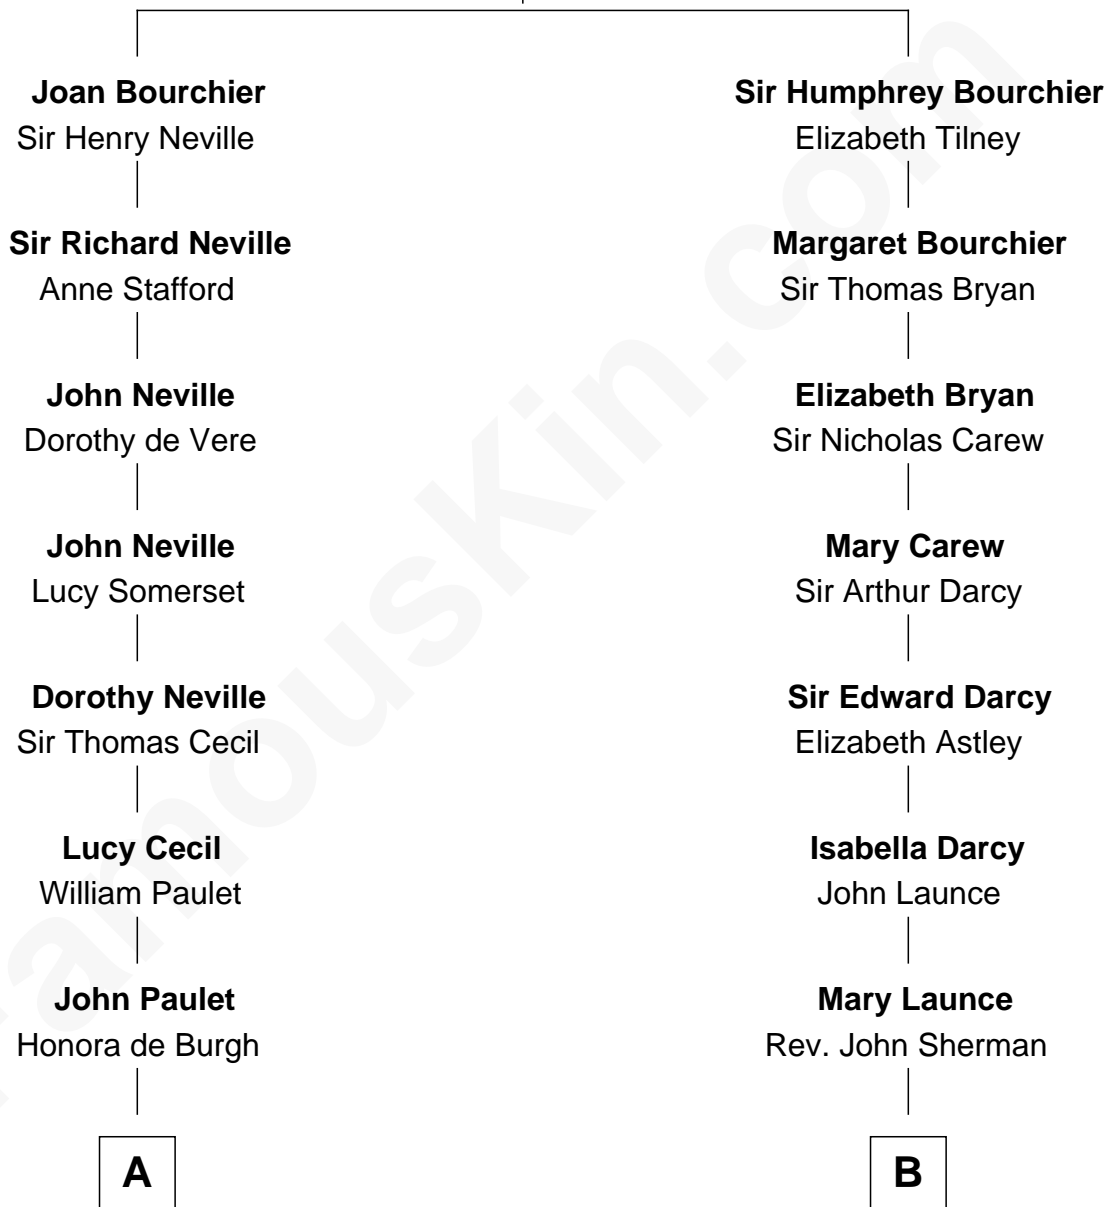

FamousKin.com Relationship Chart of

Princess Diana

Princess of Wales

16th cousin 1 time removed of

Bill Weld

68th Governor of Massachusetts

Sir John Bouchier

Margaret Berners

Bill Weld photo by [Marc Nozell](#) ([CC BY-SA 2.0](#))