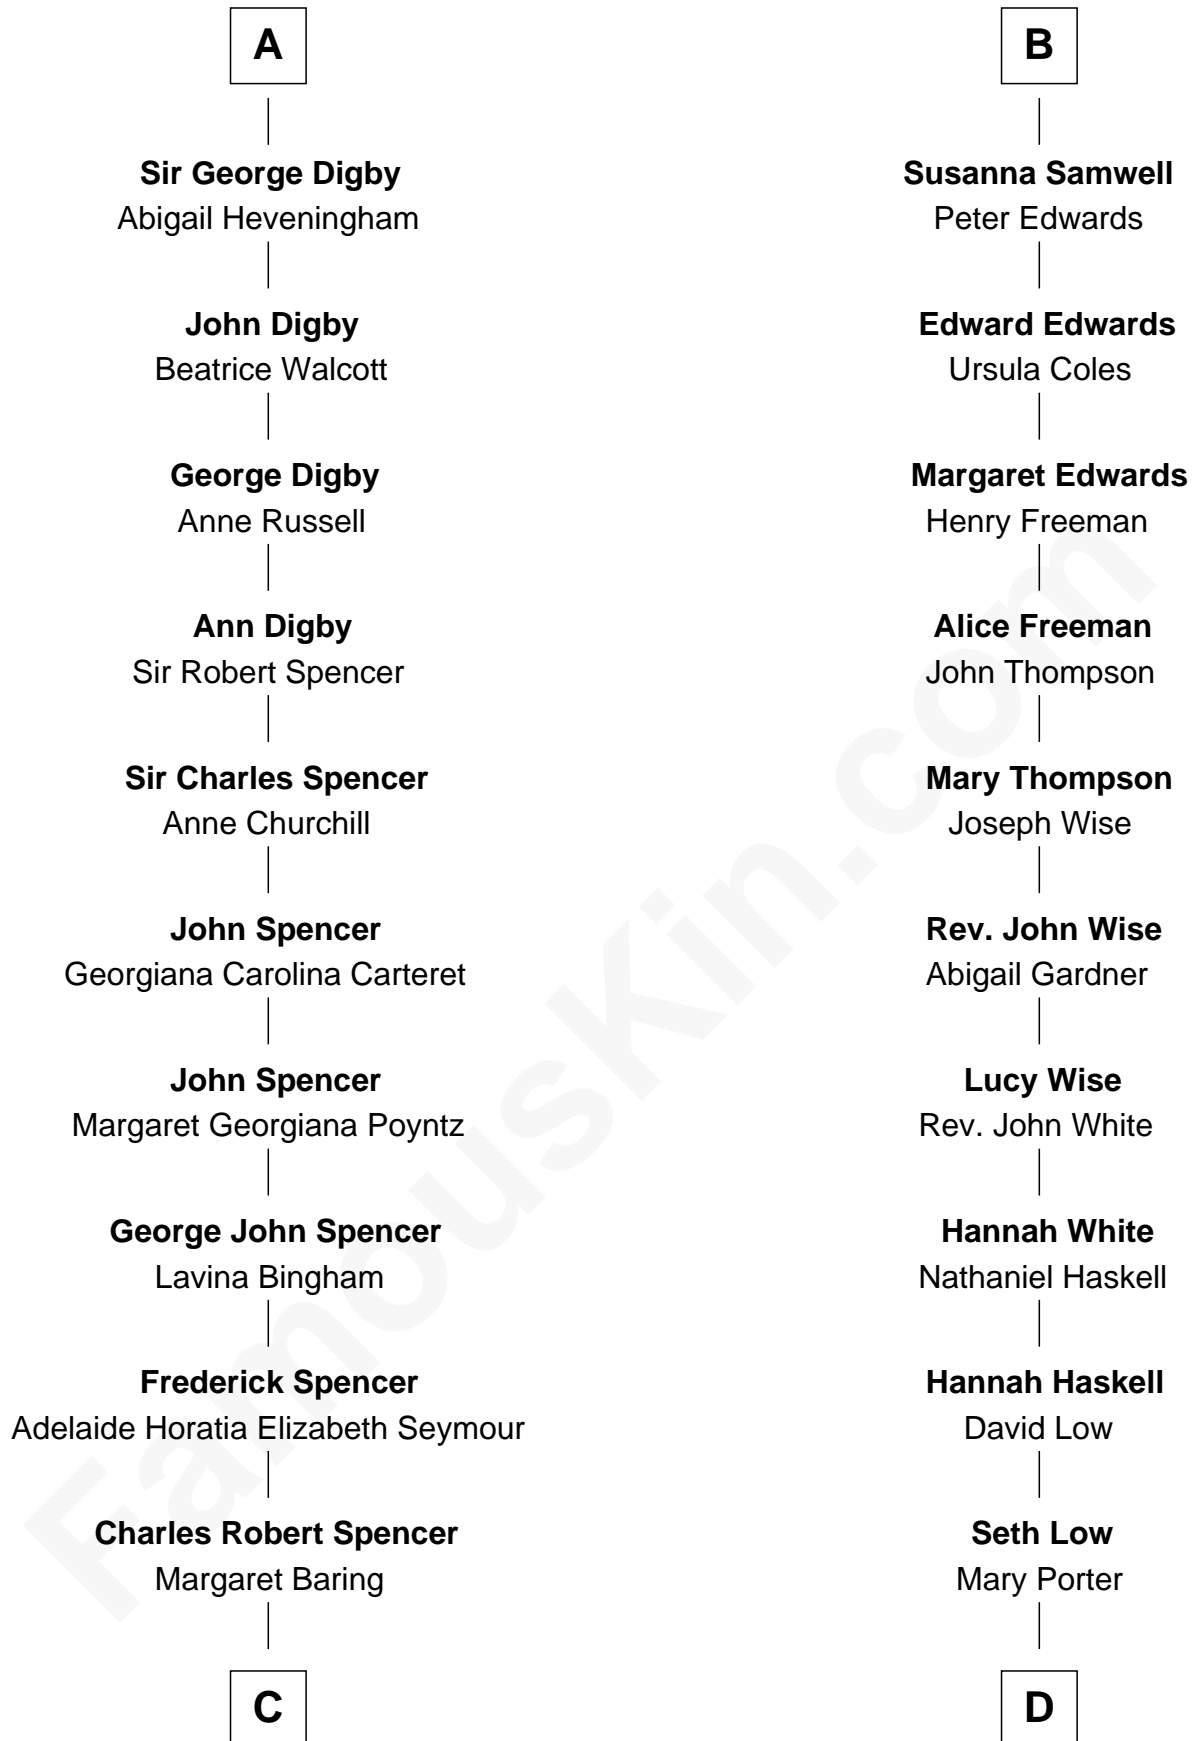

**FamousKin.com**  
**Relationship Chart of**  
**Princess Diana**  
*Princess of Wales*

**19th cousin 2 times removed of**  
**Bill Weld**  
*68th Governor of Massachusetts*

**C**

**Albert Edward John Spencer**  
Cynthia Elinor Beatrix Hamilton

**Edward John Spencer**  
Frances Ruth Burke Roche

**Princess Diana**  
*Princess of Wales*

**D**

**Harriet Low**  
John Babcock Hillard

**Harriet Hillard**  
William Augustus White

**Margaret Low White**  
Francis Minot Weld

**David Weld**  
Mary Blake Nichols

**Bill Weld**  
*68th Governor of Massachusetts*