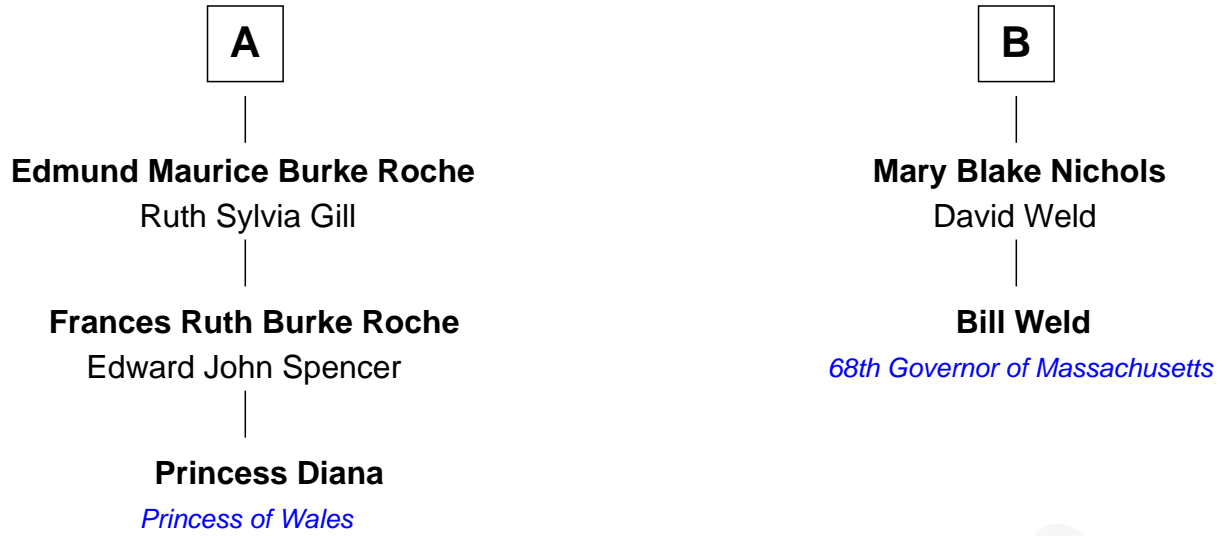

FamousKin.com Relationship Chart of

Princess Diana

Princess of Wales

8th cousin 1 time removed of

Bill Weld

68th Governor of Massachusetts

Joseph Morgan

Dorothy Parke

Eleanor Strong

John Wood

Ellen Wood

Franklin H. Work

Frances Eleanor Work

James Boothby Burke Roche

A

Martha Morgan

John Gelston Floyd

John Gelston Floyd

Julia Floyd DuBois

Cornelia DuBois Floyd

John Treadwell Nichols

B

FamousKin.com