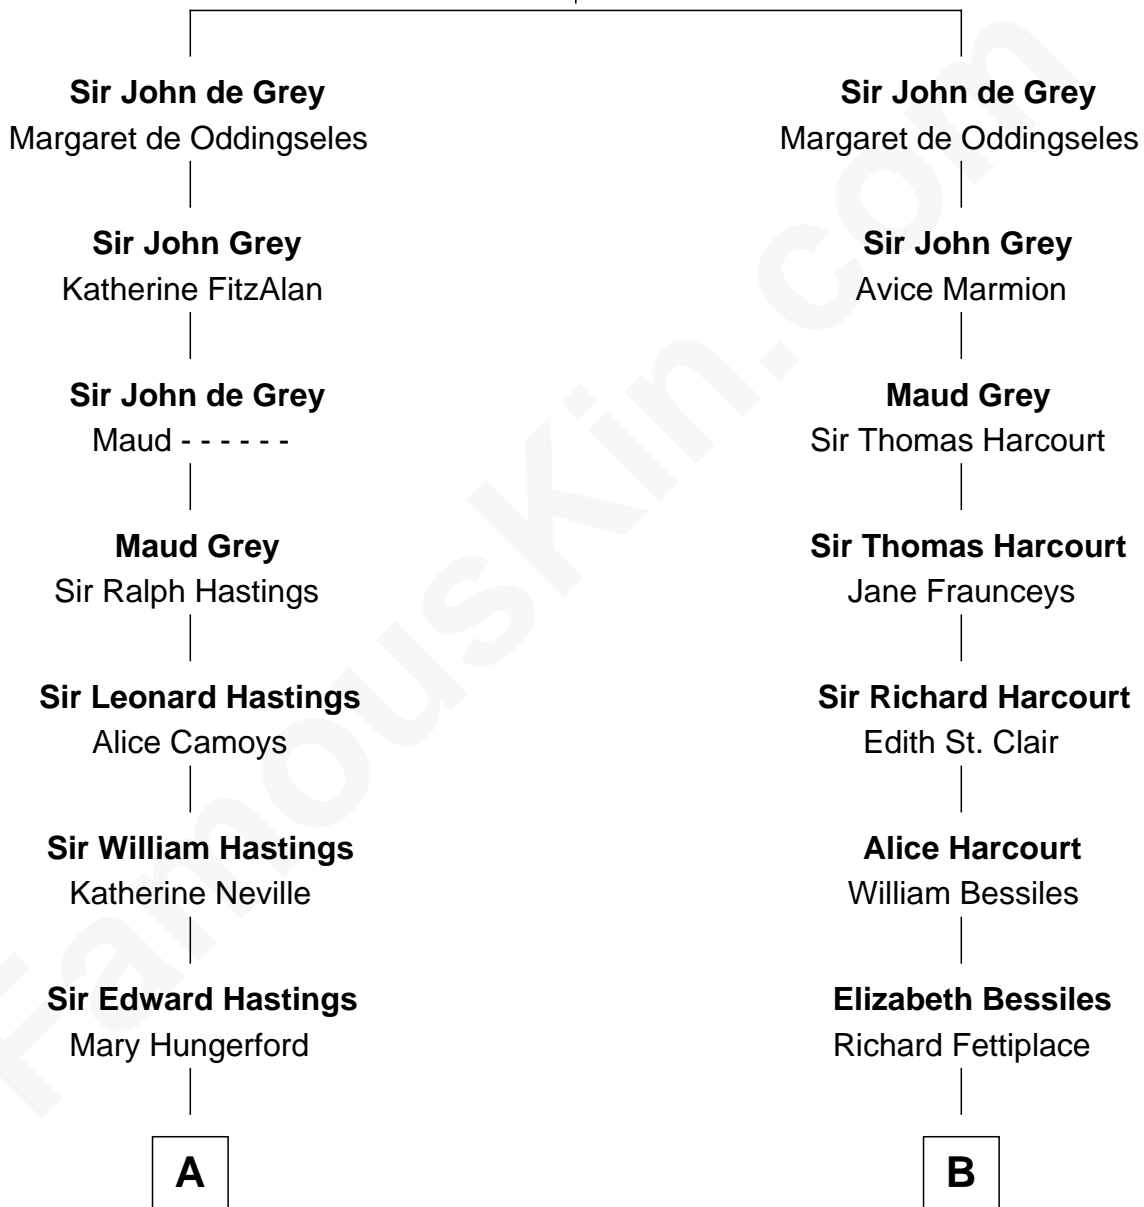

FamousKin.com Relationship Chart of

Princess Diana

Princess of Wales

21st cousin of

Bill Weld

68th Governor of Massachusetts

Robert de Grey

Joan Valoines

C

Frederick Spencer

Adelaide Horatia Elizabeth Seymour

Charles Robert Spencer

Margaret Baring

Albert Edward John Spencer

Cynthia Elinor Beatrix Hamilton

Edward John Spencer