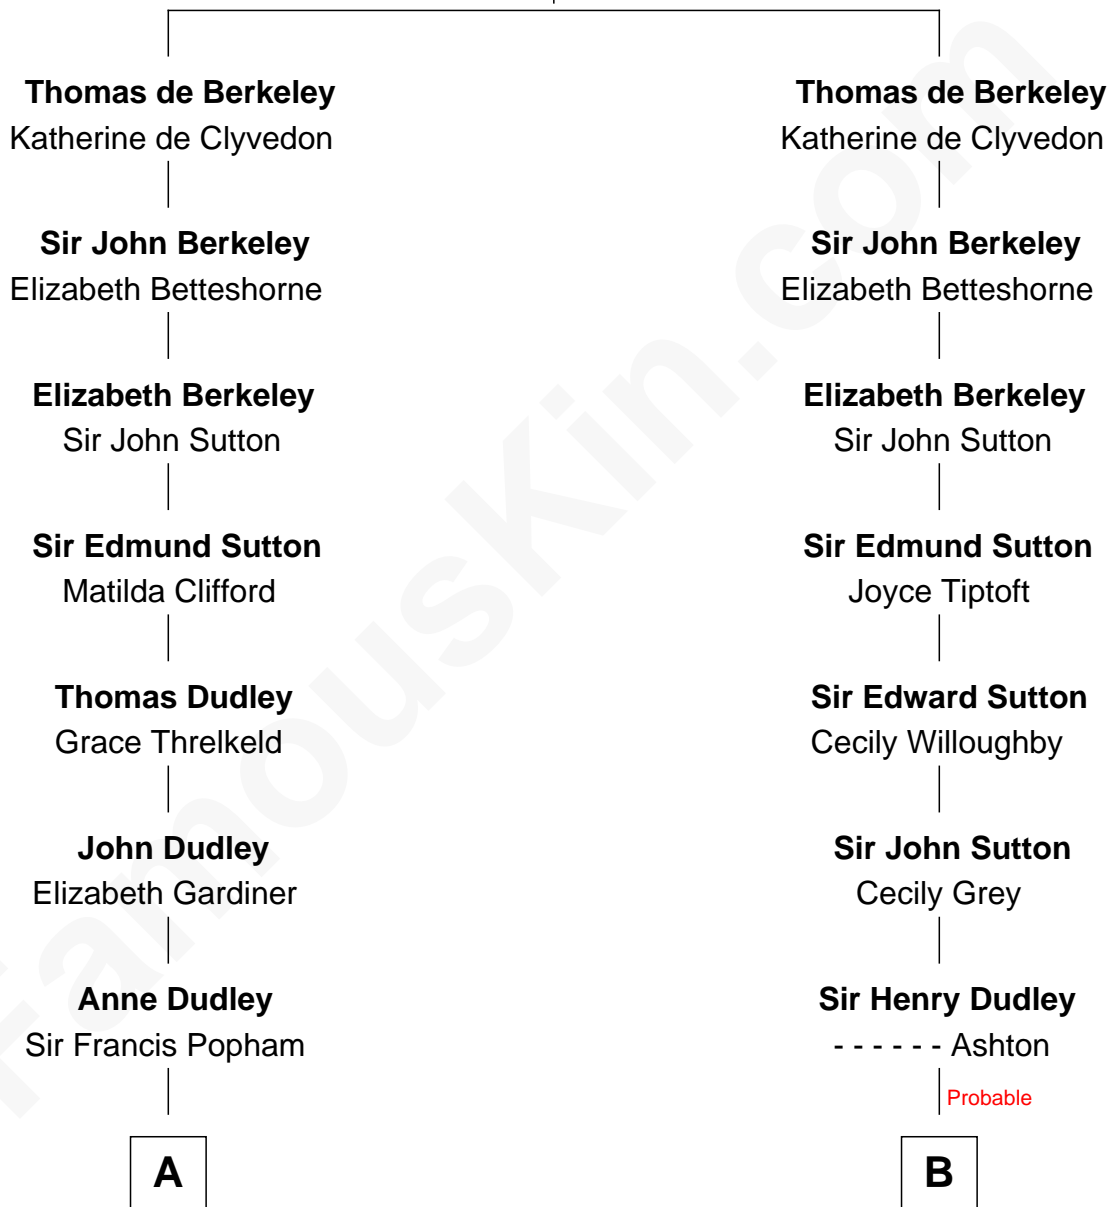

**FamousKin.com**  
**Relationship Chart of**  
**Princess Diana**  
*Princess of Wales*

17th cousin 2 times removed of  
**Bill Weld**  
*68th Governor of Massachusetts*

**Sir Maurice de Berkeley**  
 Eve la Zouche

**C**

—  
**Margaret Low White**

Francis Minot Weld

—  
**David Weld**

Mary Blake Nichols

—  
**Bill Weld**

*68th Governor of Massachusetts*

FamousKin.com