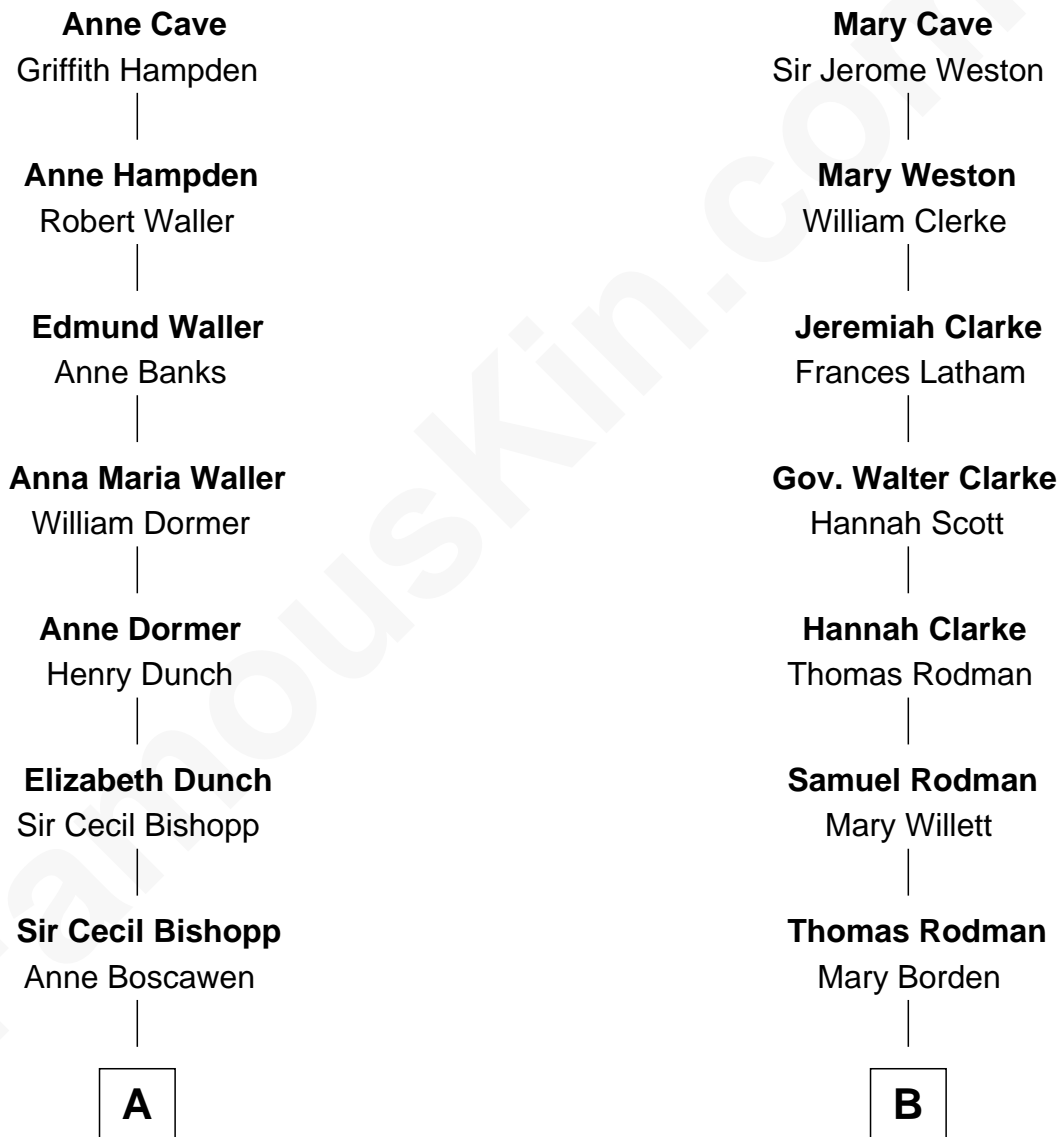

FamousKin.com Relationship Chart of

Princess Diana

Princess of Wales

13th cousin 1 time removed of

Tuesday Weld

TV and Movie Actress

Anthony Cave

Elizabeth Lovett

A

Anne Bishopp
Robert Brudenell

Robert Brudenell
Penelope Anne Cooke

Anne Brudenell
George Charles Bingham

Charles George Bingham
Cecilia Catherine Gordon-Lennox

Rosalind Cecilia Caroline Bingham
James Albert Edward Hamilton