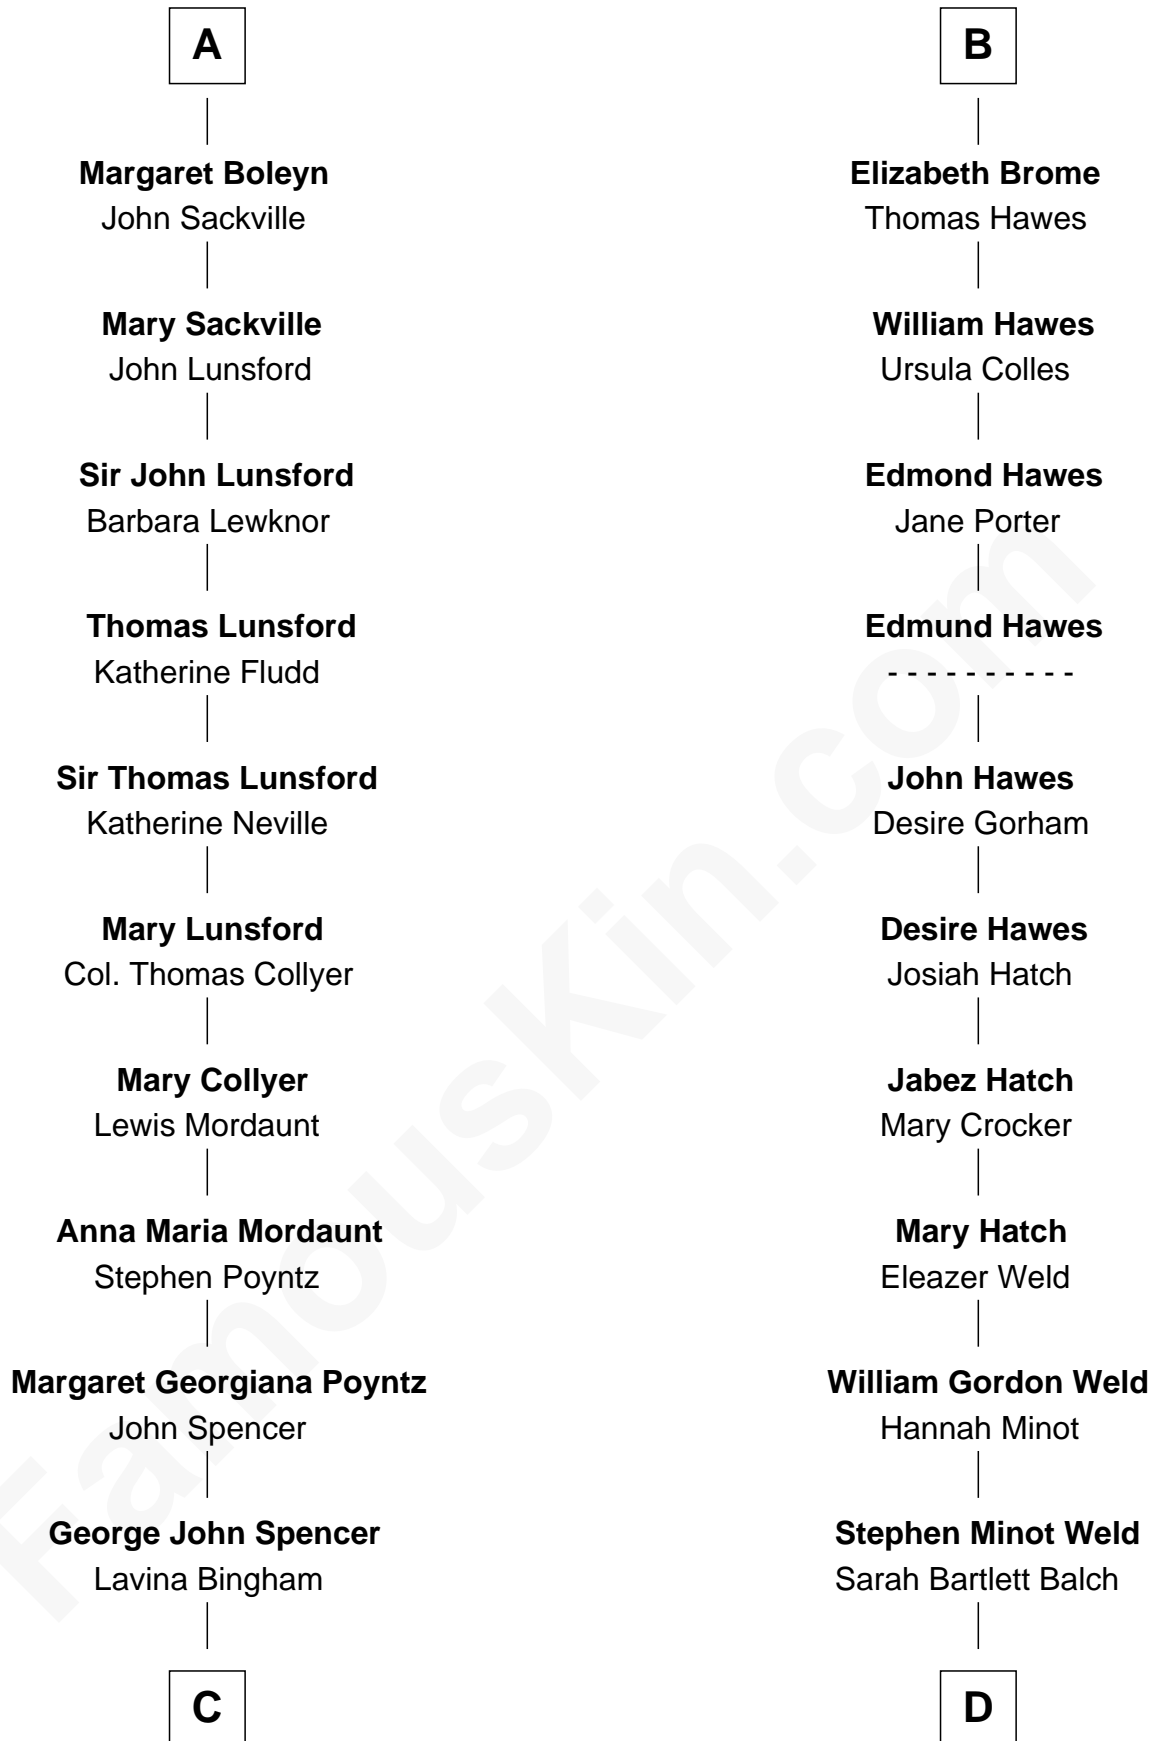

FamousKin.com Relationship Chart of

Princess Diana

Princess of Wales

20th cousin 1 time removed of

Tuesday Weld

TV and Movie Actress

Sir Robert de Ros

Isabel de Aubeney

C

Frederick Spencer

Adelaide Horatia Elizabeth Seymour

Charles Robert Spencer

Margaret Baring

Albert Edward John Spencer

Cynthia Elinor Beatrix Hamilton

Edward John Spencer

Frances Ruth Burke Roche

Princess Diana

Princess of Wales

D

Stephen Minot Weld

Eloise Rodman

Edward Motley Weld

Sarah Lothrop King

Lothrop Motley Weld

Yosene Balfour Ker

Tuesday Weld

TV and Movie Actress

FamousKin.com