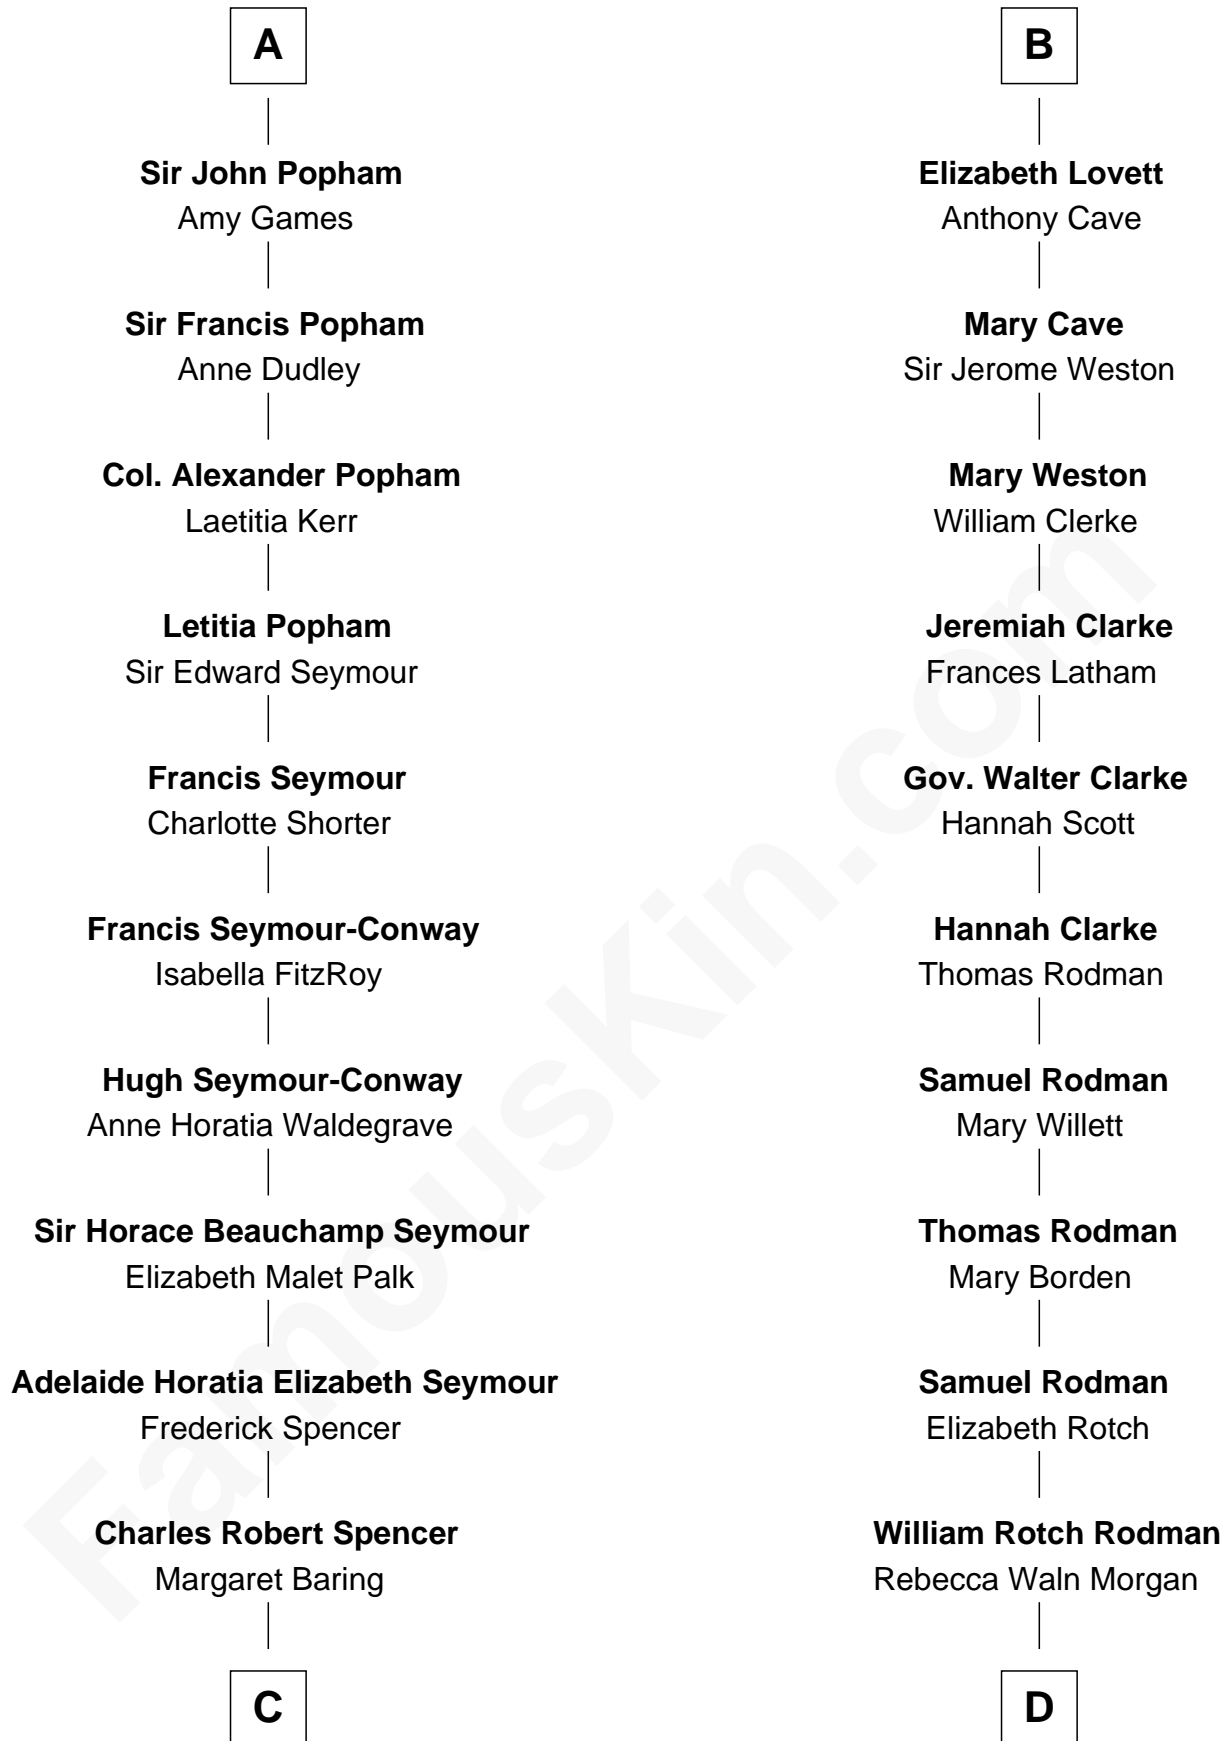

### Princess Diana

*Princess of Wales*

19th cousin 2 times removed of

**Tuesday Weld**  
*TV and Movie Actress*

**Sir Roger Berkrolls**  
Katherine Turberville

**Gwenlian Berkerolles**  
Sir Edward Stradling

**Sir William Stradling**  
Isabel St. Barbe

**Sir Edward Stradling**  
Jane Beaufort

**Sir Henry Stradling**  
Elizabeth Herbert

**Thomas Stradling**  
Janet Mathew

**Sir Edward Stradling**  
Elizabeth Arundell

**Jane Stradling**  
Alexander Popham

**A**

**Gwenlian Berkerolles**  
Sir Edward Stradling

**Sir William Stradling**  
Isabel St. Barbe

**Sir John Stradling**  
Joan Dauntsey

**Edmund Stradling**  
Elizabeth Arundell

**John Stradling**  
Alice Langford

**Anne Stradling**  
Sir John Danvers

**Anne Danvers**  
Thomas Lovett

**B**

**C**

**Albert Edward John Spencer**  
Cynthia Elinor Beatrix Hamilton

**Edward John Spencer**  
Frances Ruth Burke Roche