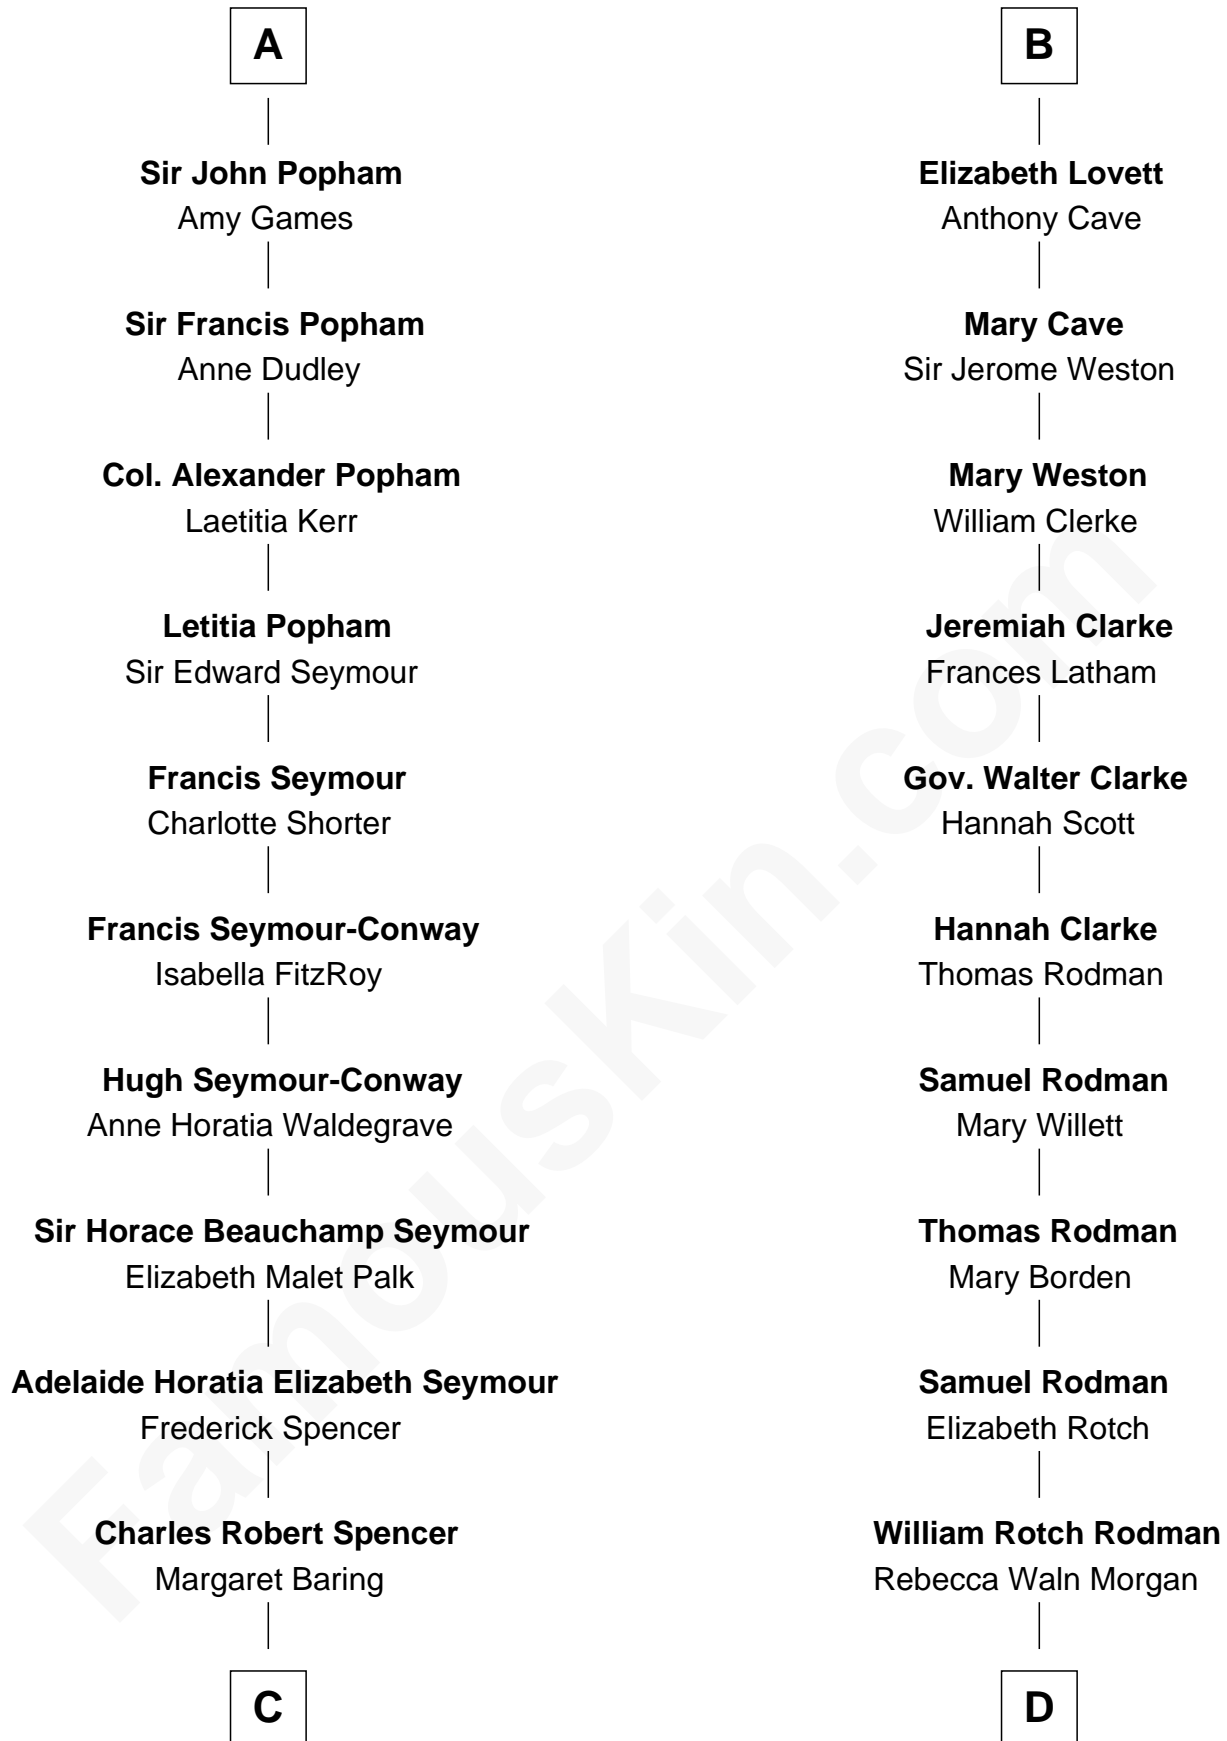

Gwenlian Berkerolles

**Sir William Stradling**

Isabel St. Barbe

**Sir John Stradling**

Joan Dauntsey

**Edmund Stradling**

Elizabeth Arundell

**John Stradling**

Alice Langford

**Anne Stradling**

Sir John Danvers

**Anne Danvers**

Thomas Lovett

**B**

**C**

**Albert Edward John Spencer**  
Cynthia Elinor Beatrix Hamilton

**Edward John Spencer**  
Frances Ruth Burke Roche

**Princess Diana**  
*Princess of Wales*

**D**

**Alfred Rodman**  
Anna Lothrop Motley

**Eloise Rodman**  
Stephen Minot Weld

**Edward Motley Weld**  
Sarah Lothrop King

**Lothrop Motley Weld**  
Yosene Balfour Ker

**Tuesday Weld**  
*TV and Movie Actress*

FamousKin.com