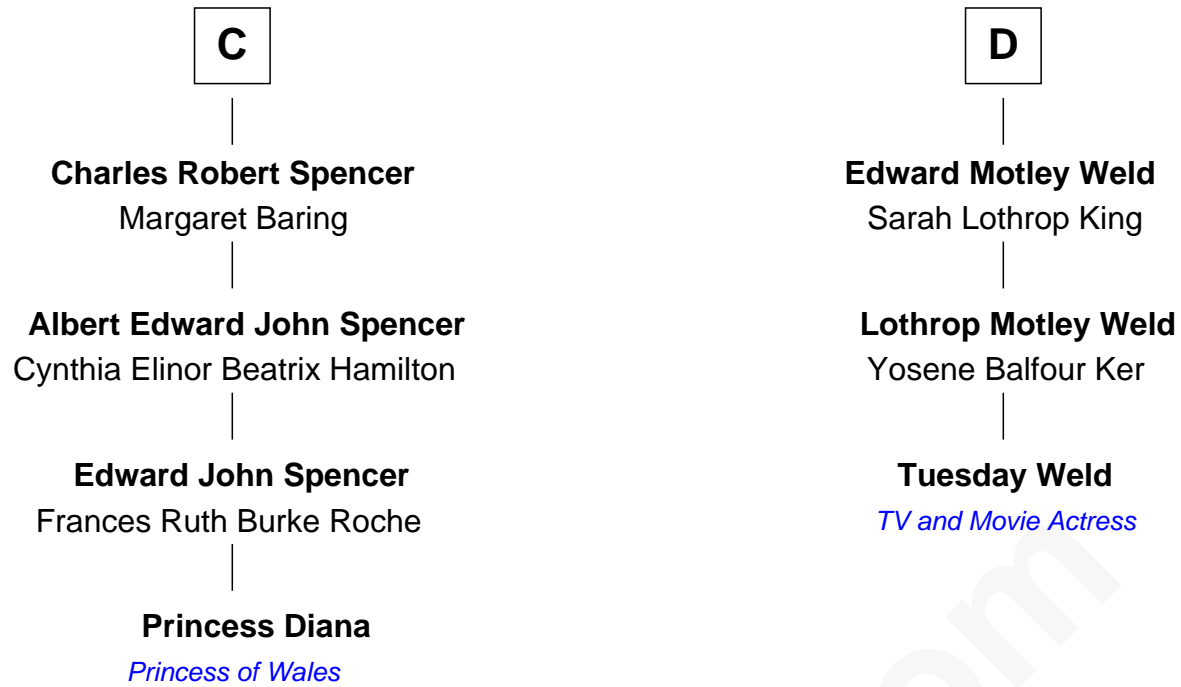

FamousKin.com Relationship Chart of

Princess Diana

Princess of Wales

19th cousin 1 time removed of

Tuesday Weld

TV and Movie Actress

Sir John Howard

Joan of Cornwall

FamousKin.com