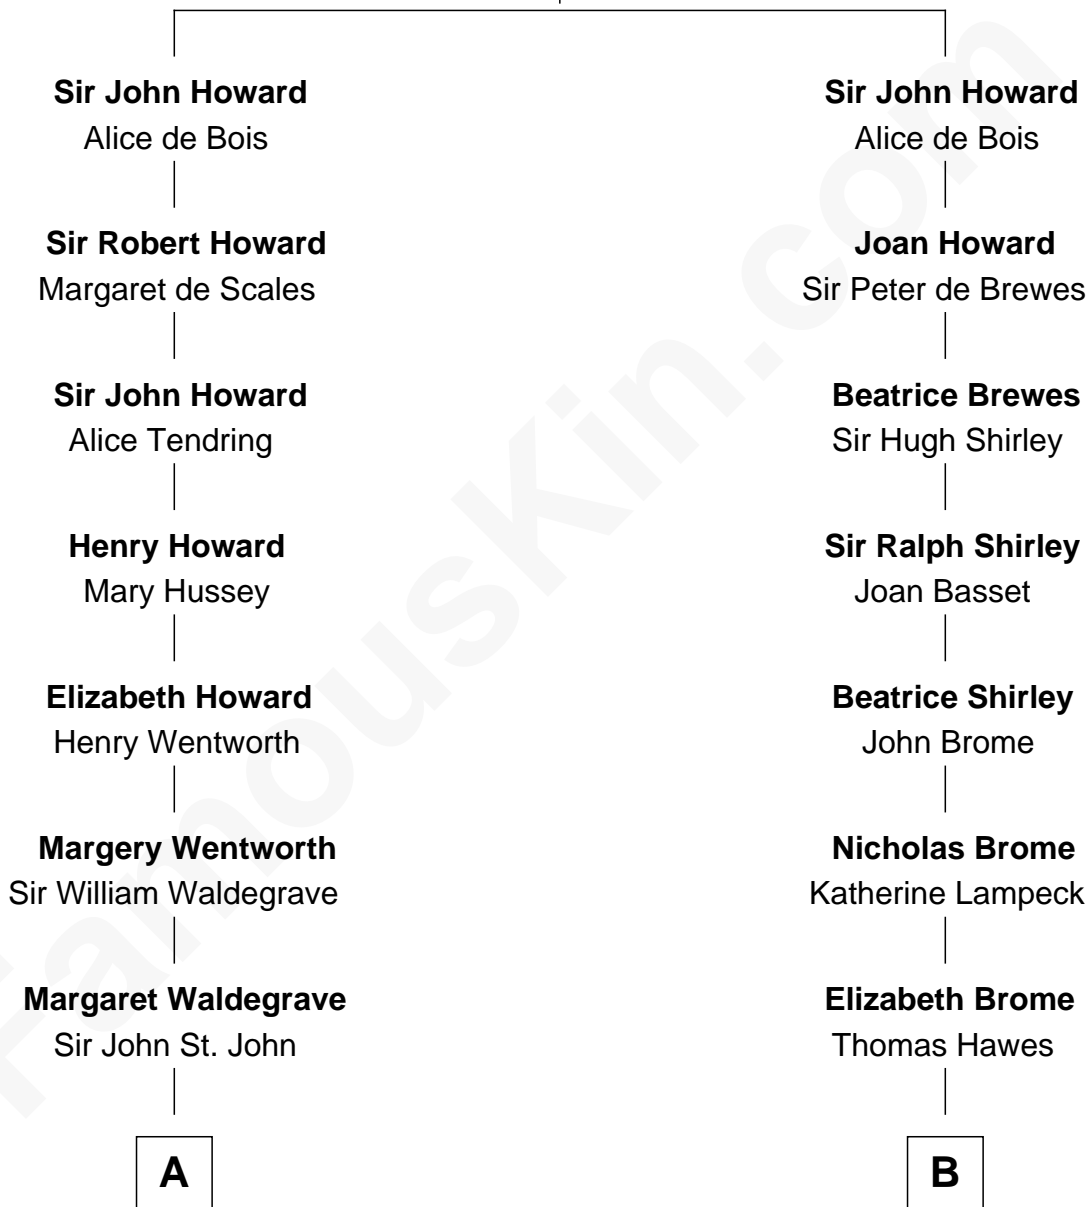

FamousKin.com Relationship Chart of

Princess Diana

Princess of Wales

19th cousin 1 time removed of

Tuesday Weld

TV and Movie Actress

Sir John Howard

Joan of Cornwall

FamousKin.com