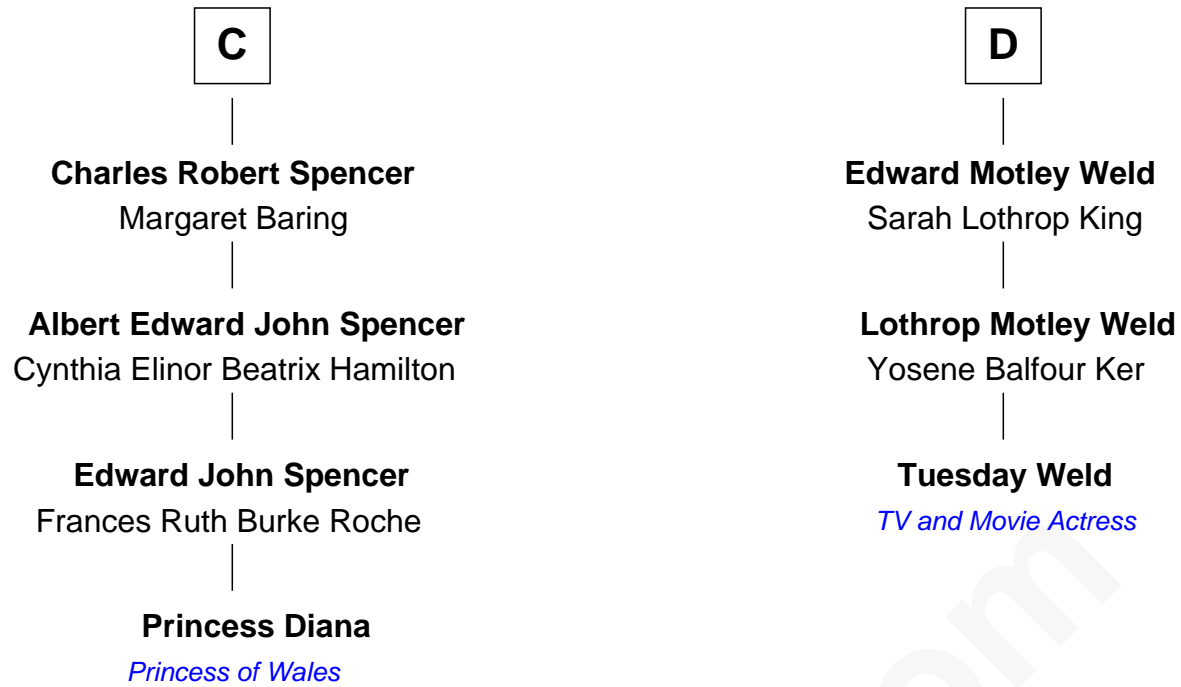

FamousKin.com Relationship Chart of

Princess Diana

Princess of Wales

19th cousin 1 time removed of

Tuesday Weld

TV and Movie Actress

Sir Robert de Bois

Christian le Latimer

FamousKin.com