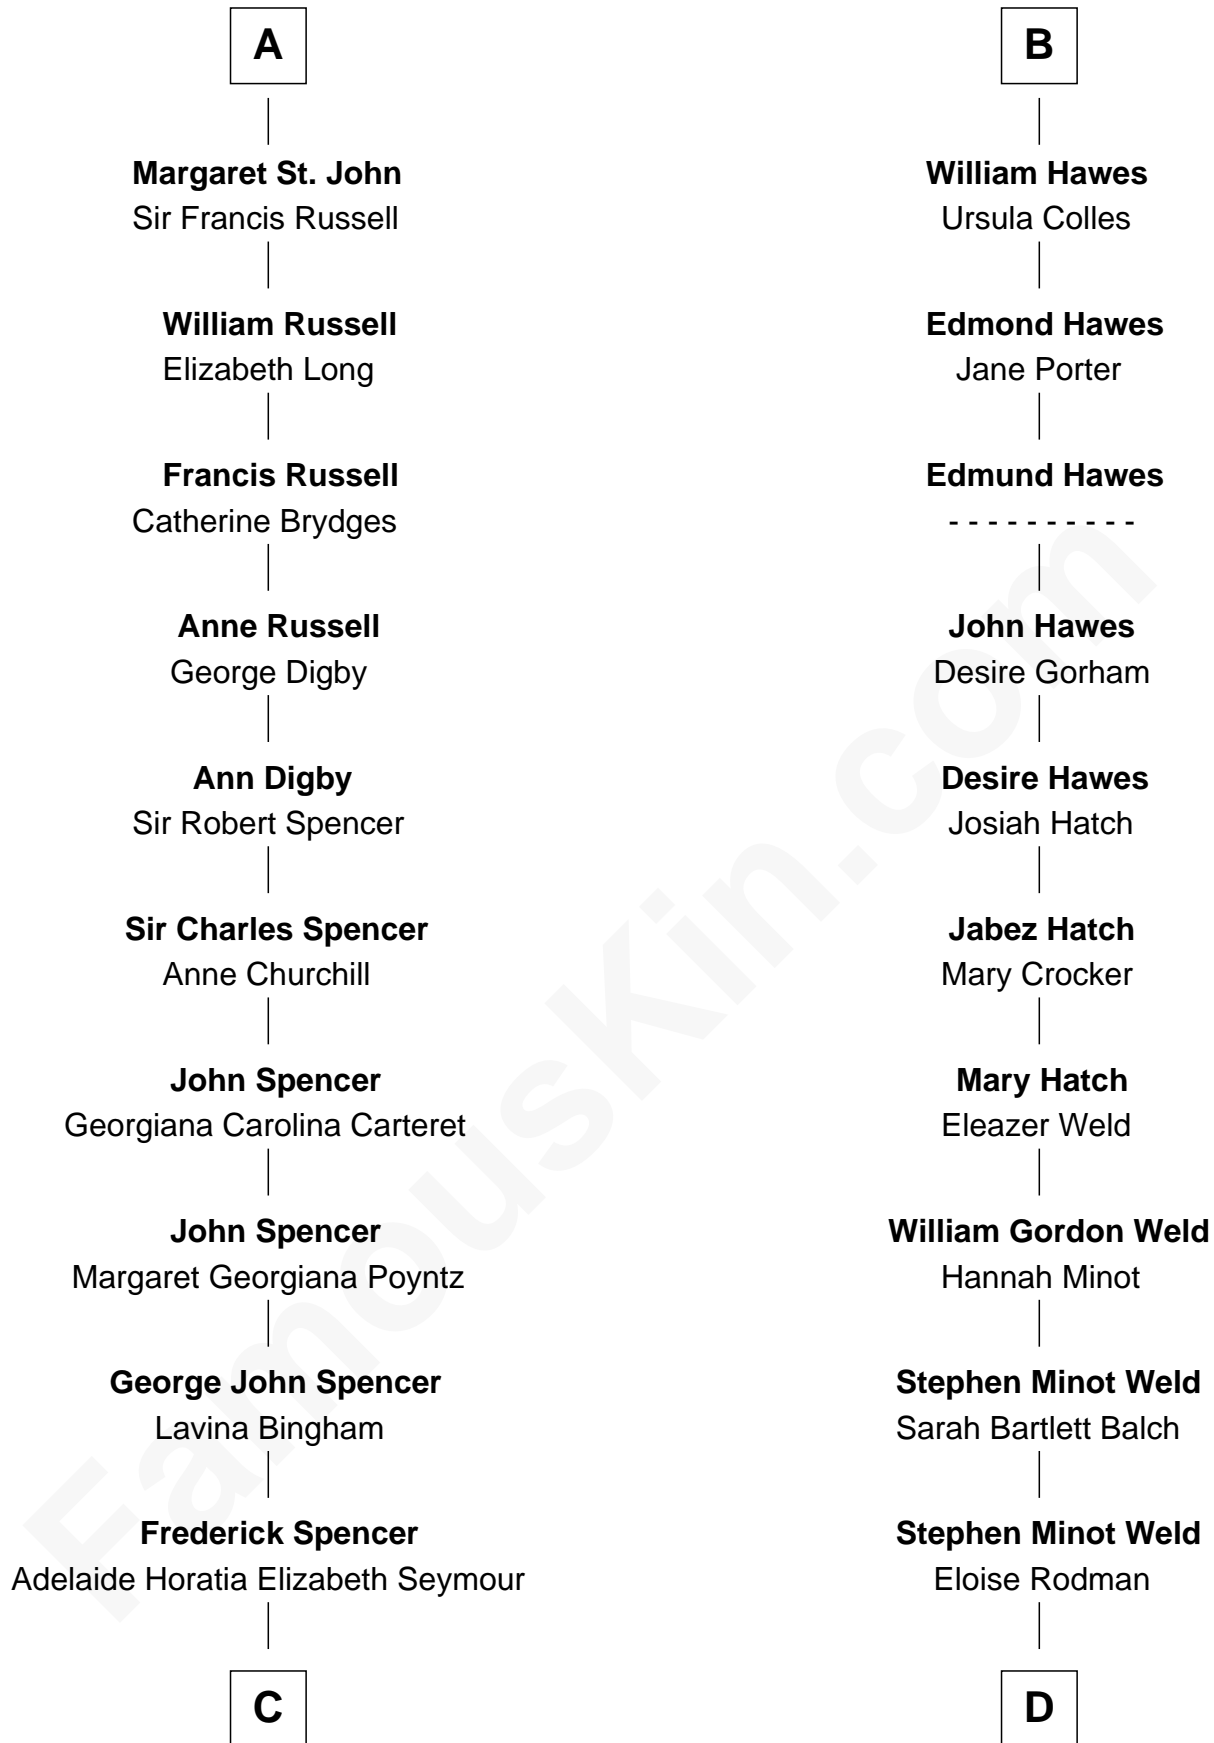

FamousKin.com Relationship Chart of

Princess Diana

Princess of Wales

19th cousin 1 time removed of

Tuesday Weld

TV and Movie Actress

Sir Robert de Bois

Christian le Latimer