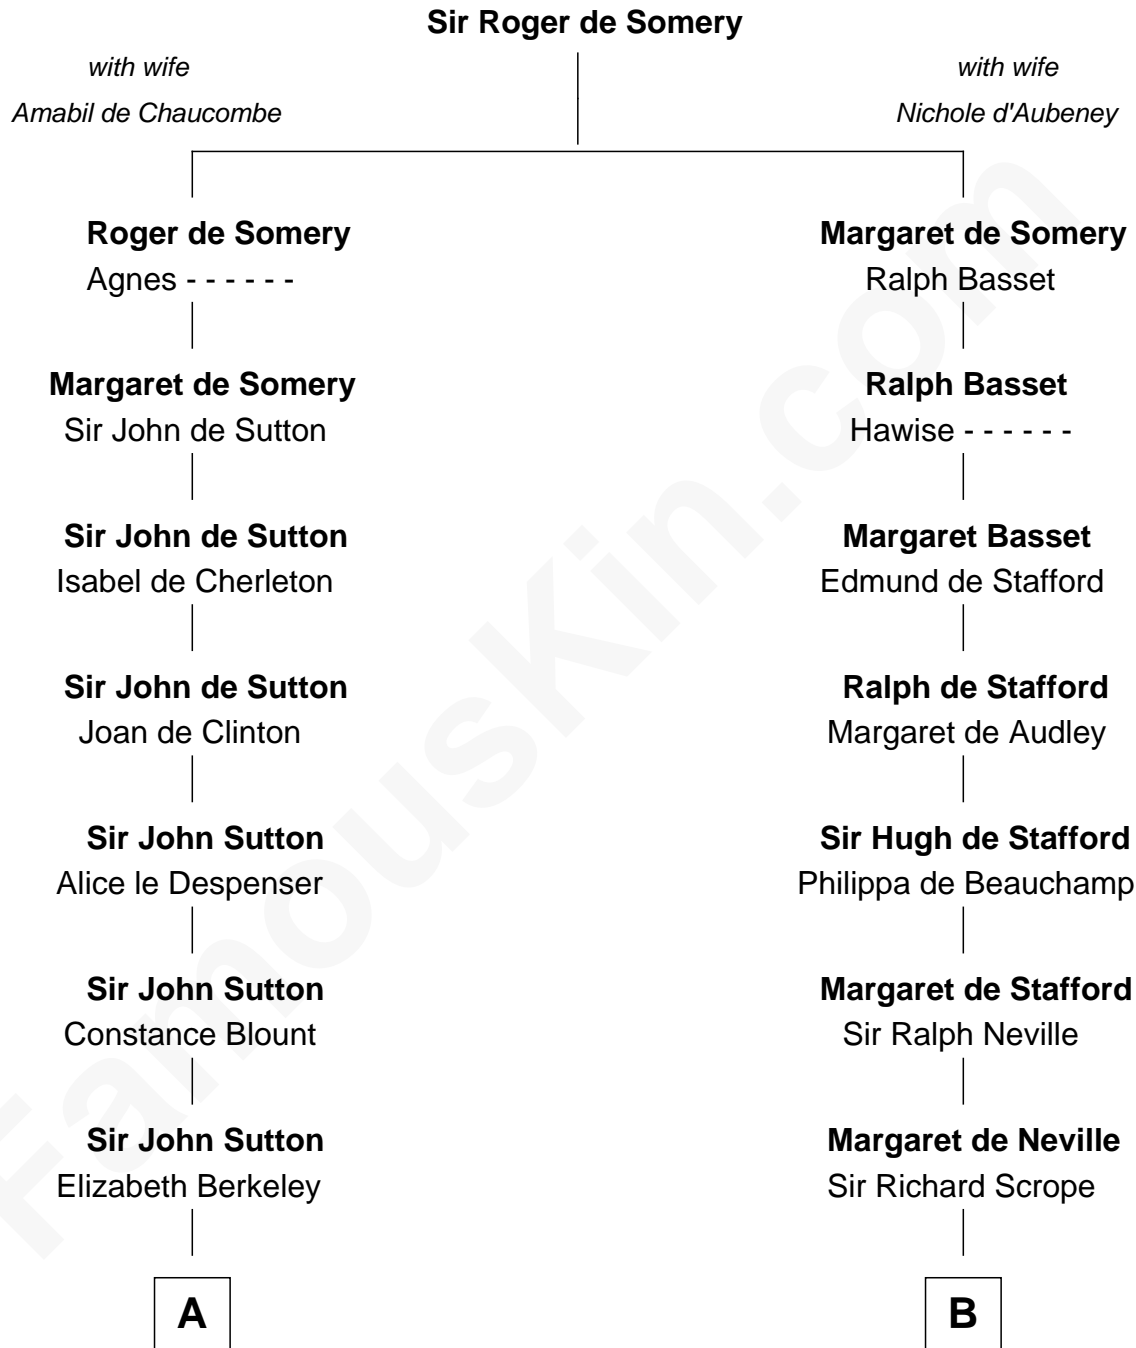

## Relationship Chart of

### Princess Diana

Princess of Wales

20th cousin 1 time removed of

**Helen Keller**  
Author and Activist

**C**

**Adelaide Horatia Elizabeth Seymour**

Frederick Spencer

**Charles Robert Spencer**