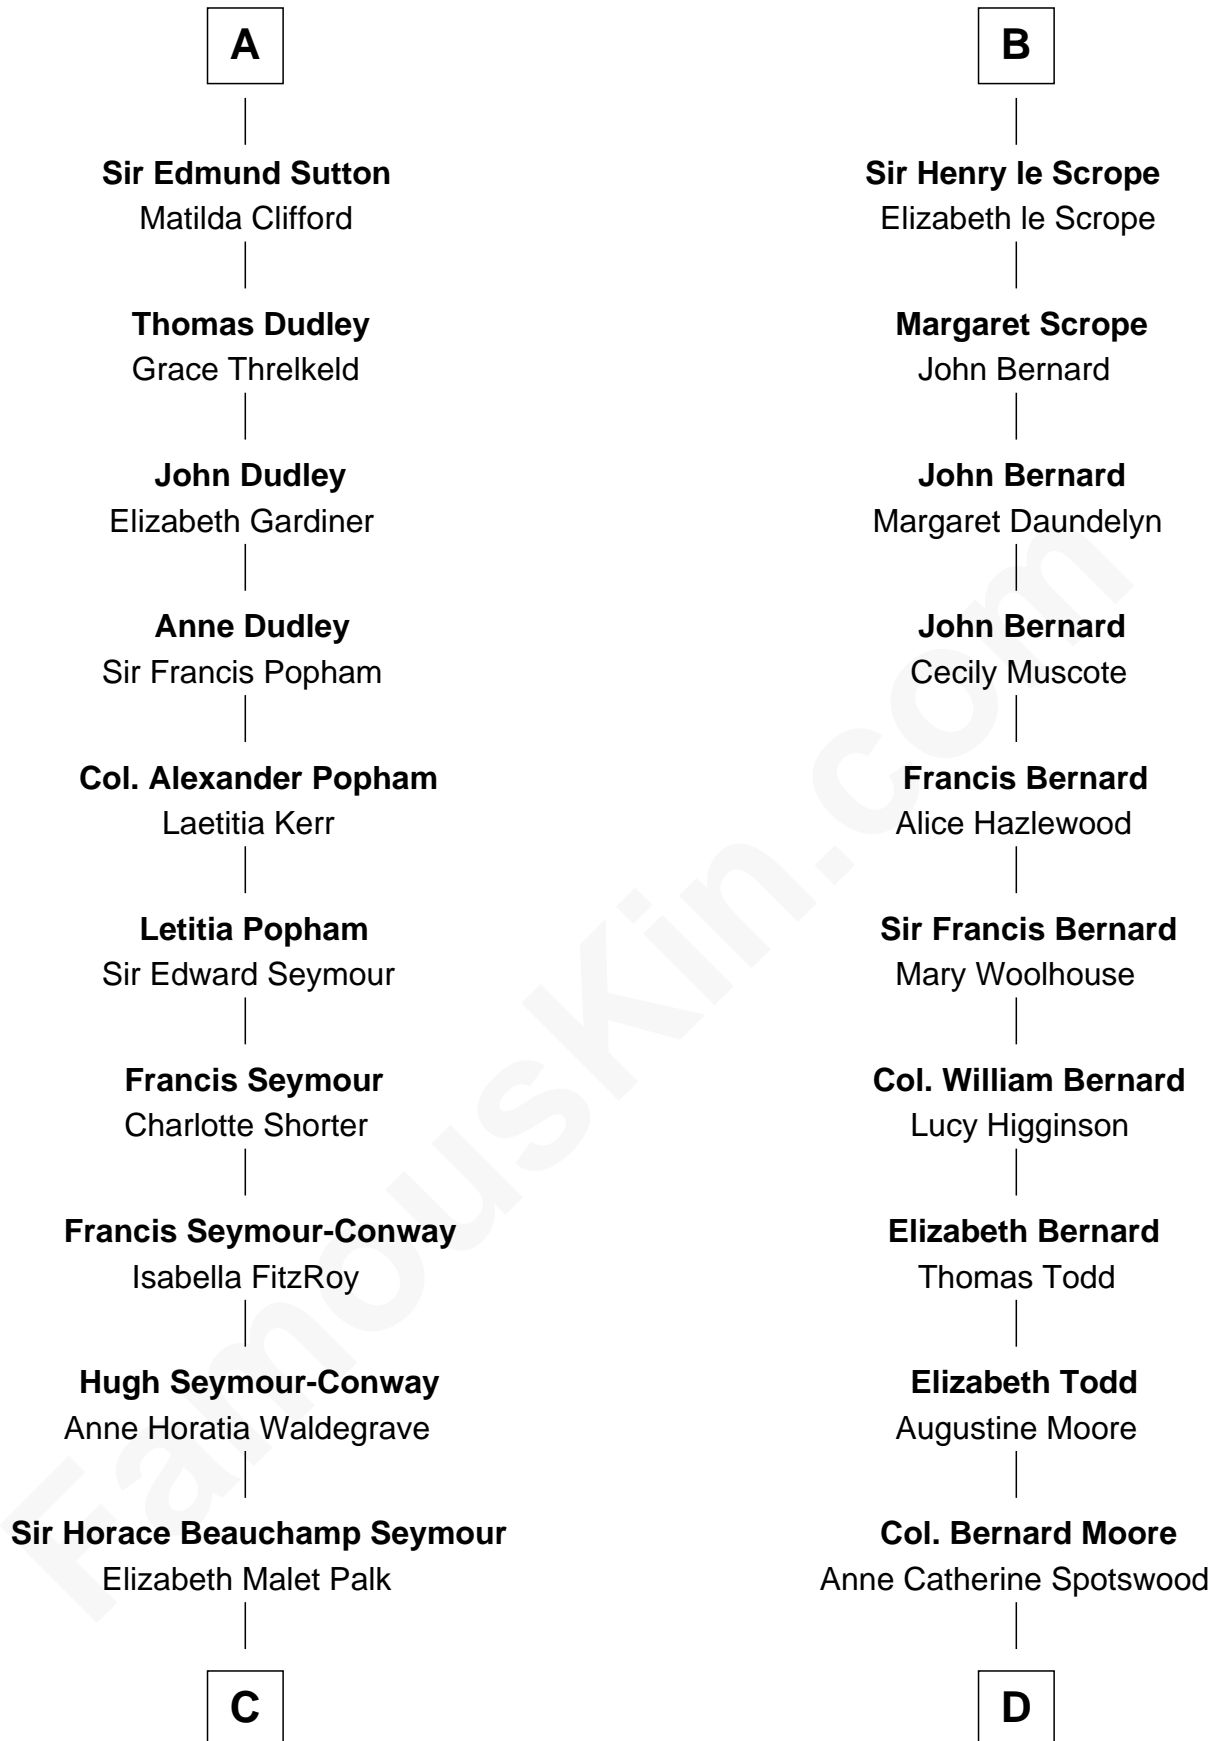

## Relationship Chart of

### Princess Diana

Princess of Wales

20th cousin 1 time removed of

**Helen Keller**  
Author and Activist

**C**

**Adelaide Horatia Elizabeth Seymour**

Frederick Spencer

**Charles Robert Spencer**

Margaret Baring

**Albert Edward John Spencer**

Cynthia Elinor Beatrix Hamilton

**Edward John Spencer**

Frances Ruth Burke Roche

**Princess Diana**

*Princess of Wales*

**D**

**Col. Alexander Spotswood Moore**

Elizabeth Aylett

**Mary Fairfax Moore**

David Keller

**Arthur Henley Keller**

Kate Adams

**Helen Keller**

*Author and Activist*