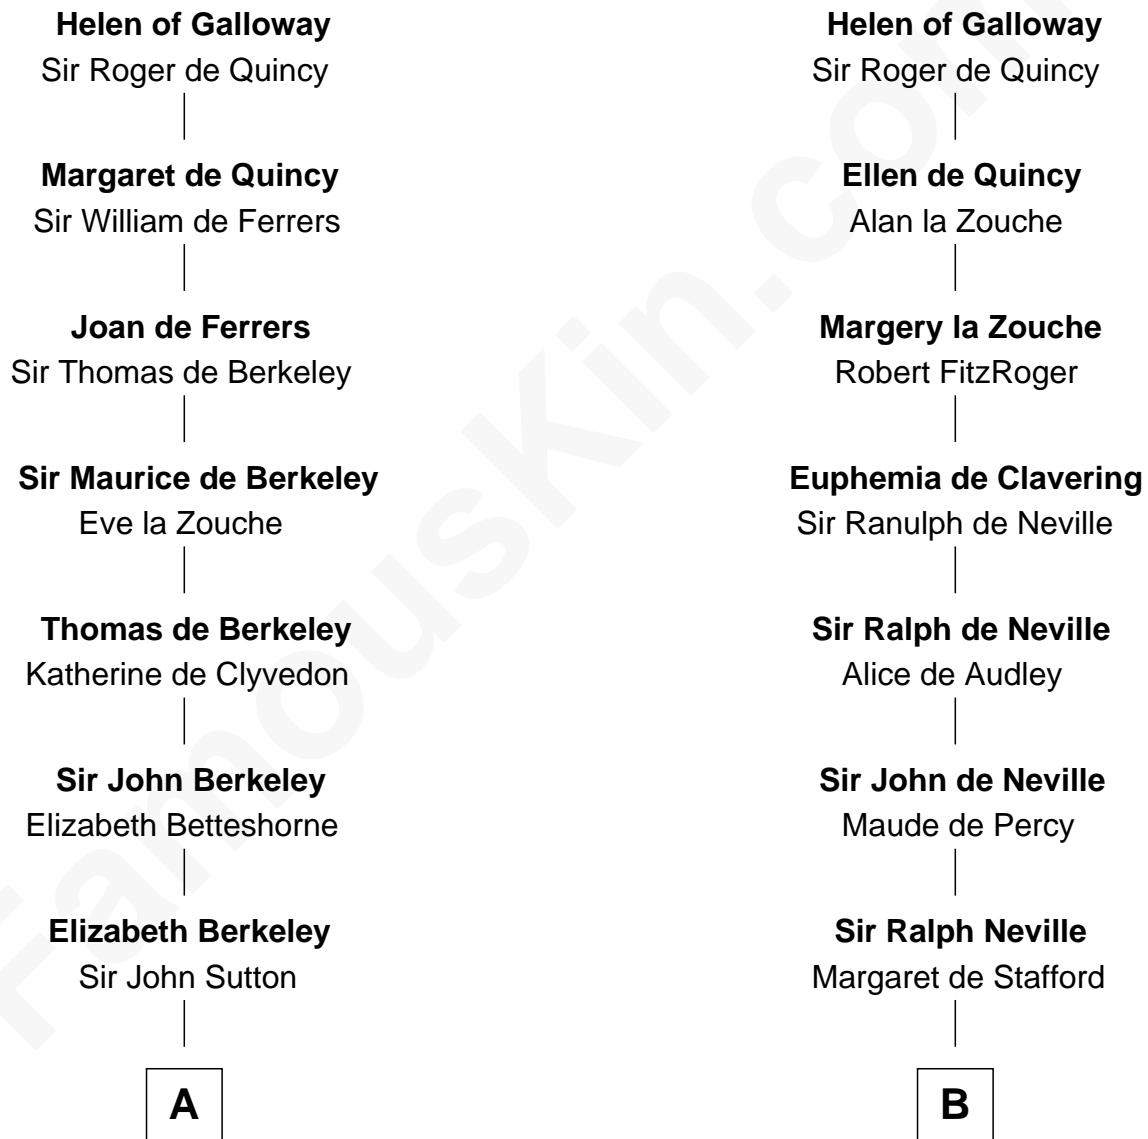

FamousKin.com Relationship Chart of

Princess Diana

Princess of Wales

21st cousin of

Helen Keller

Author and Activist

Alan of Galloway

Helen de l'Isle

C

Adelaide Horatia Elizabeth Seymour

Frederick Spencer

Charles Robert Spencer

Margaret Baring

Albert Edward John Spencer

Cynthia Elinor Beatrix Hamilton

Edward John Spencer