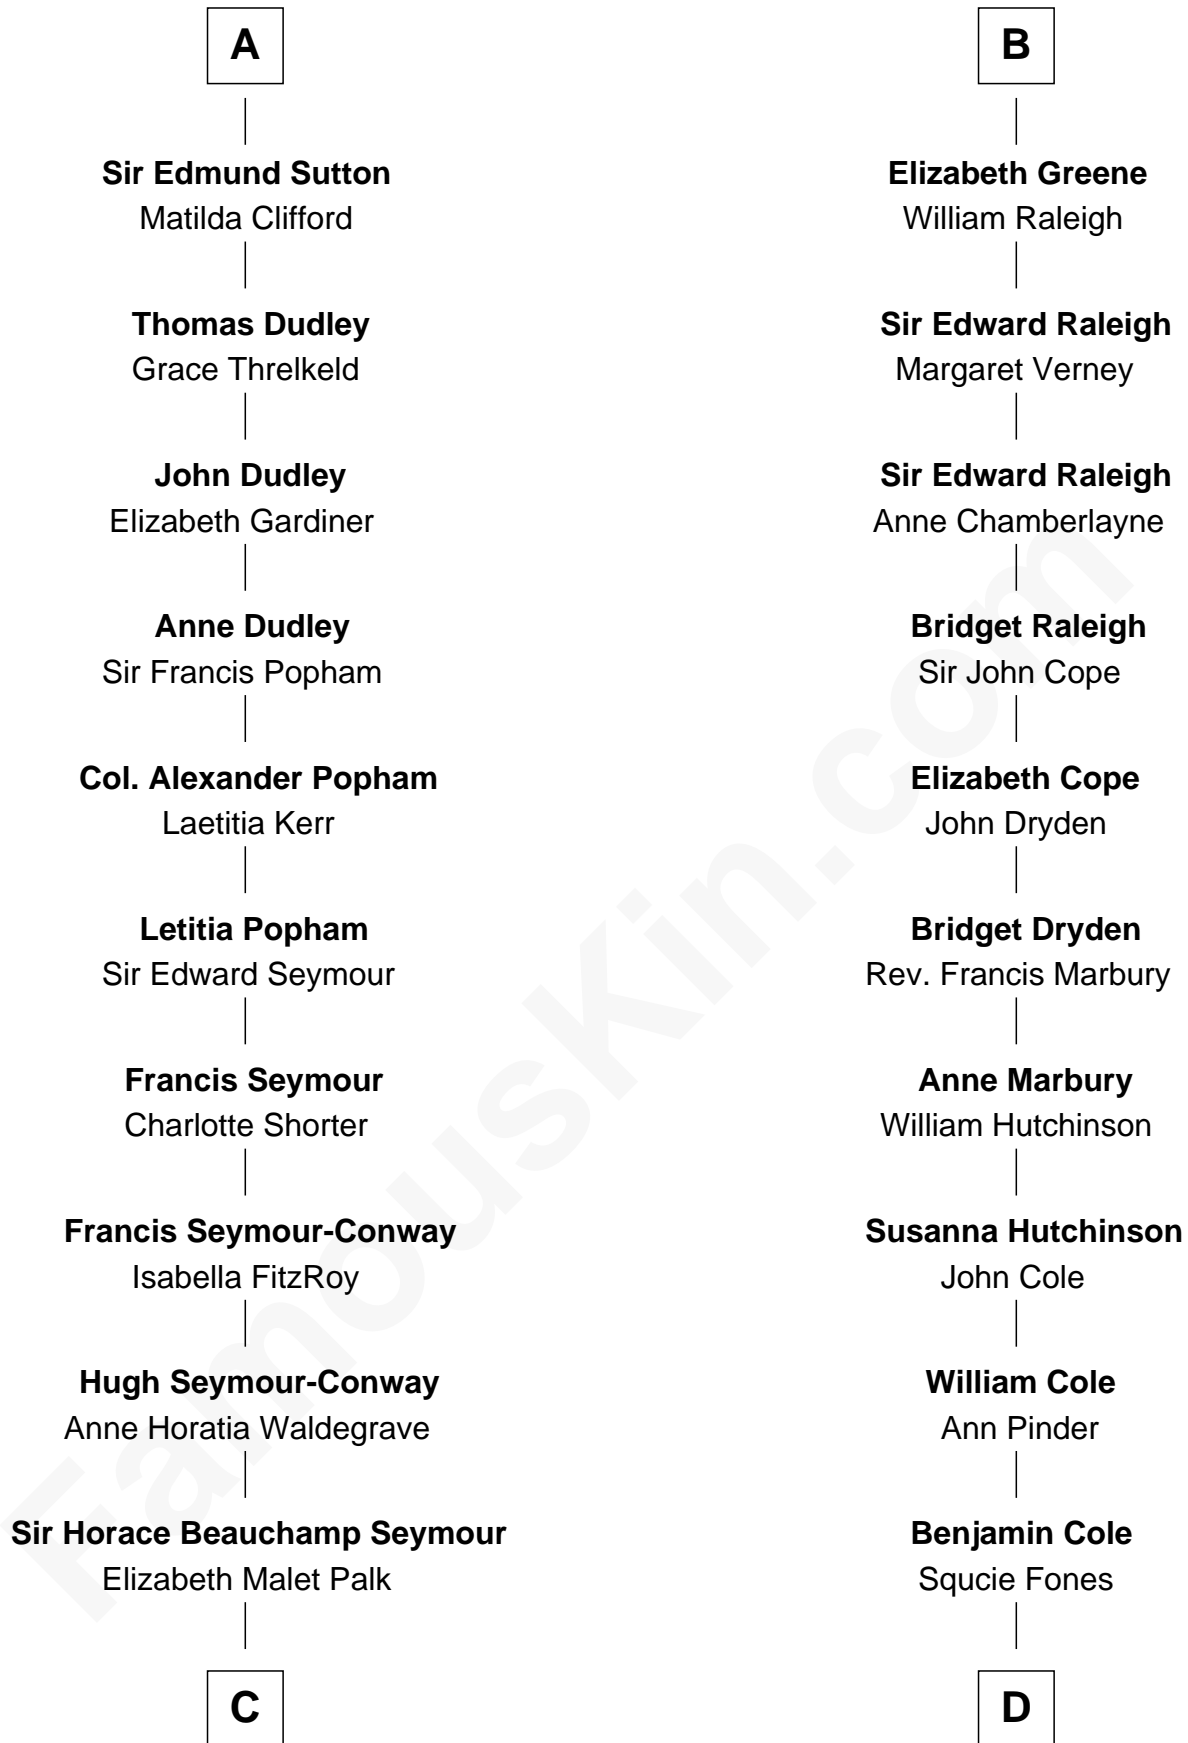

## Relationship Chart of

### Princess Diana

*Princess of Wales*

20th cousin 1 time removed of

**Melvil Dewey**  
*Inventor of the Dewey Decimal System*

**C**

**Adelaide Horatia Elizabeth Seymour**

Frederick Spencer

**Charles Robert Spencer**

Margaret Baring

**Albert Edward John Spencer**

Cynthia Elinor Beatrix Hamilton

**Edward John Spencer**

Frances Ruth Burke Roche

**Princess Diana**

*Princess of Wales*

**D**