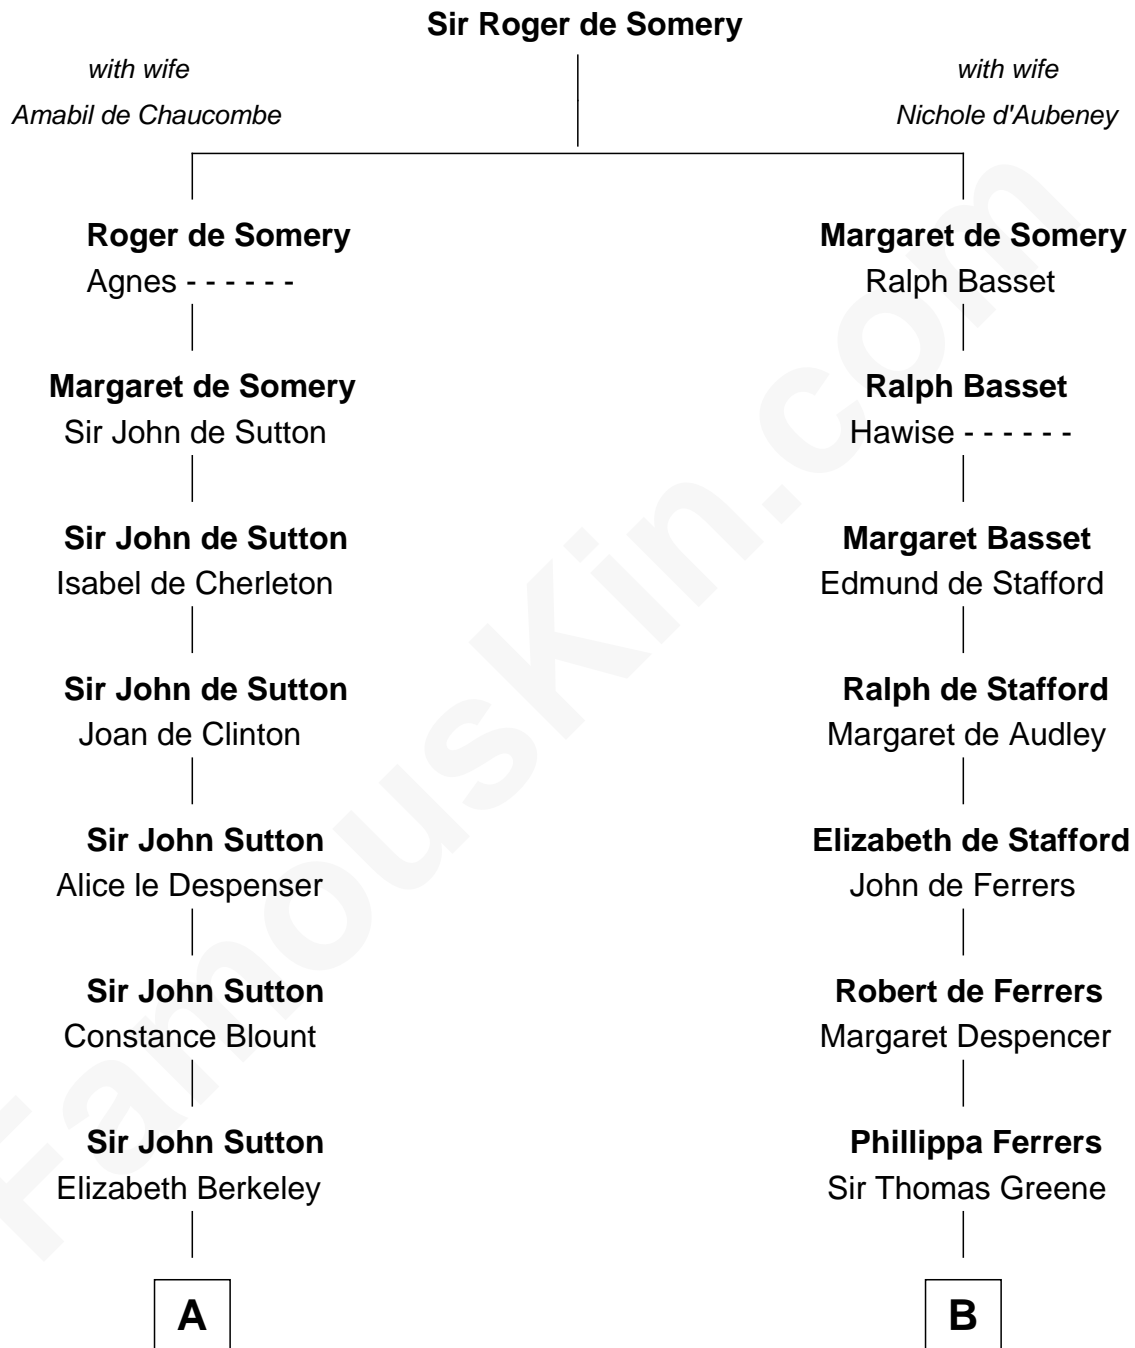

## Relationship Chart of

### Princess Diana

*Princess of Wales*

20th cousin 1 time removed of

**Melvil Dewey**  
*Inventor of the Dewey Decimal System*

**C**

**Adelaide Horatia Elizabeth Seymour**

Frederick Spencer

**Charles Robert Spencer**