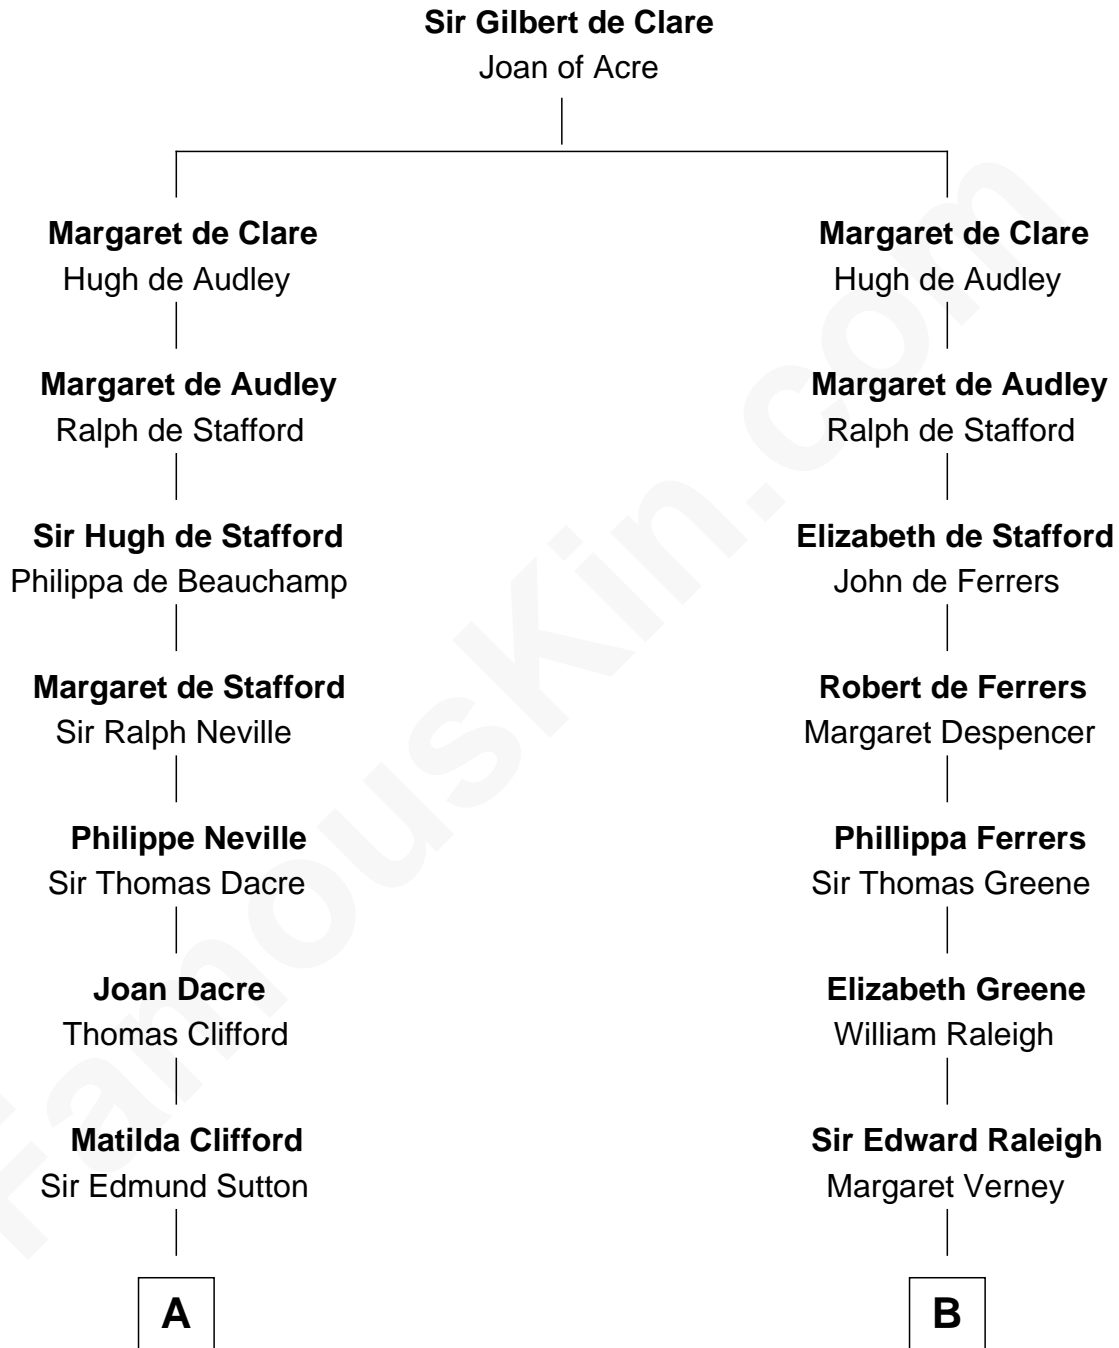

FamousKin.com

Relationship Chart of

Princess Diana

Princess of Wales

18th cousin 2 times removed of

Melvil Dewey
Inventor of the Dewey Decimal System

FamousKin.com