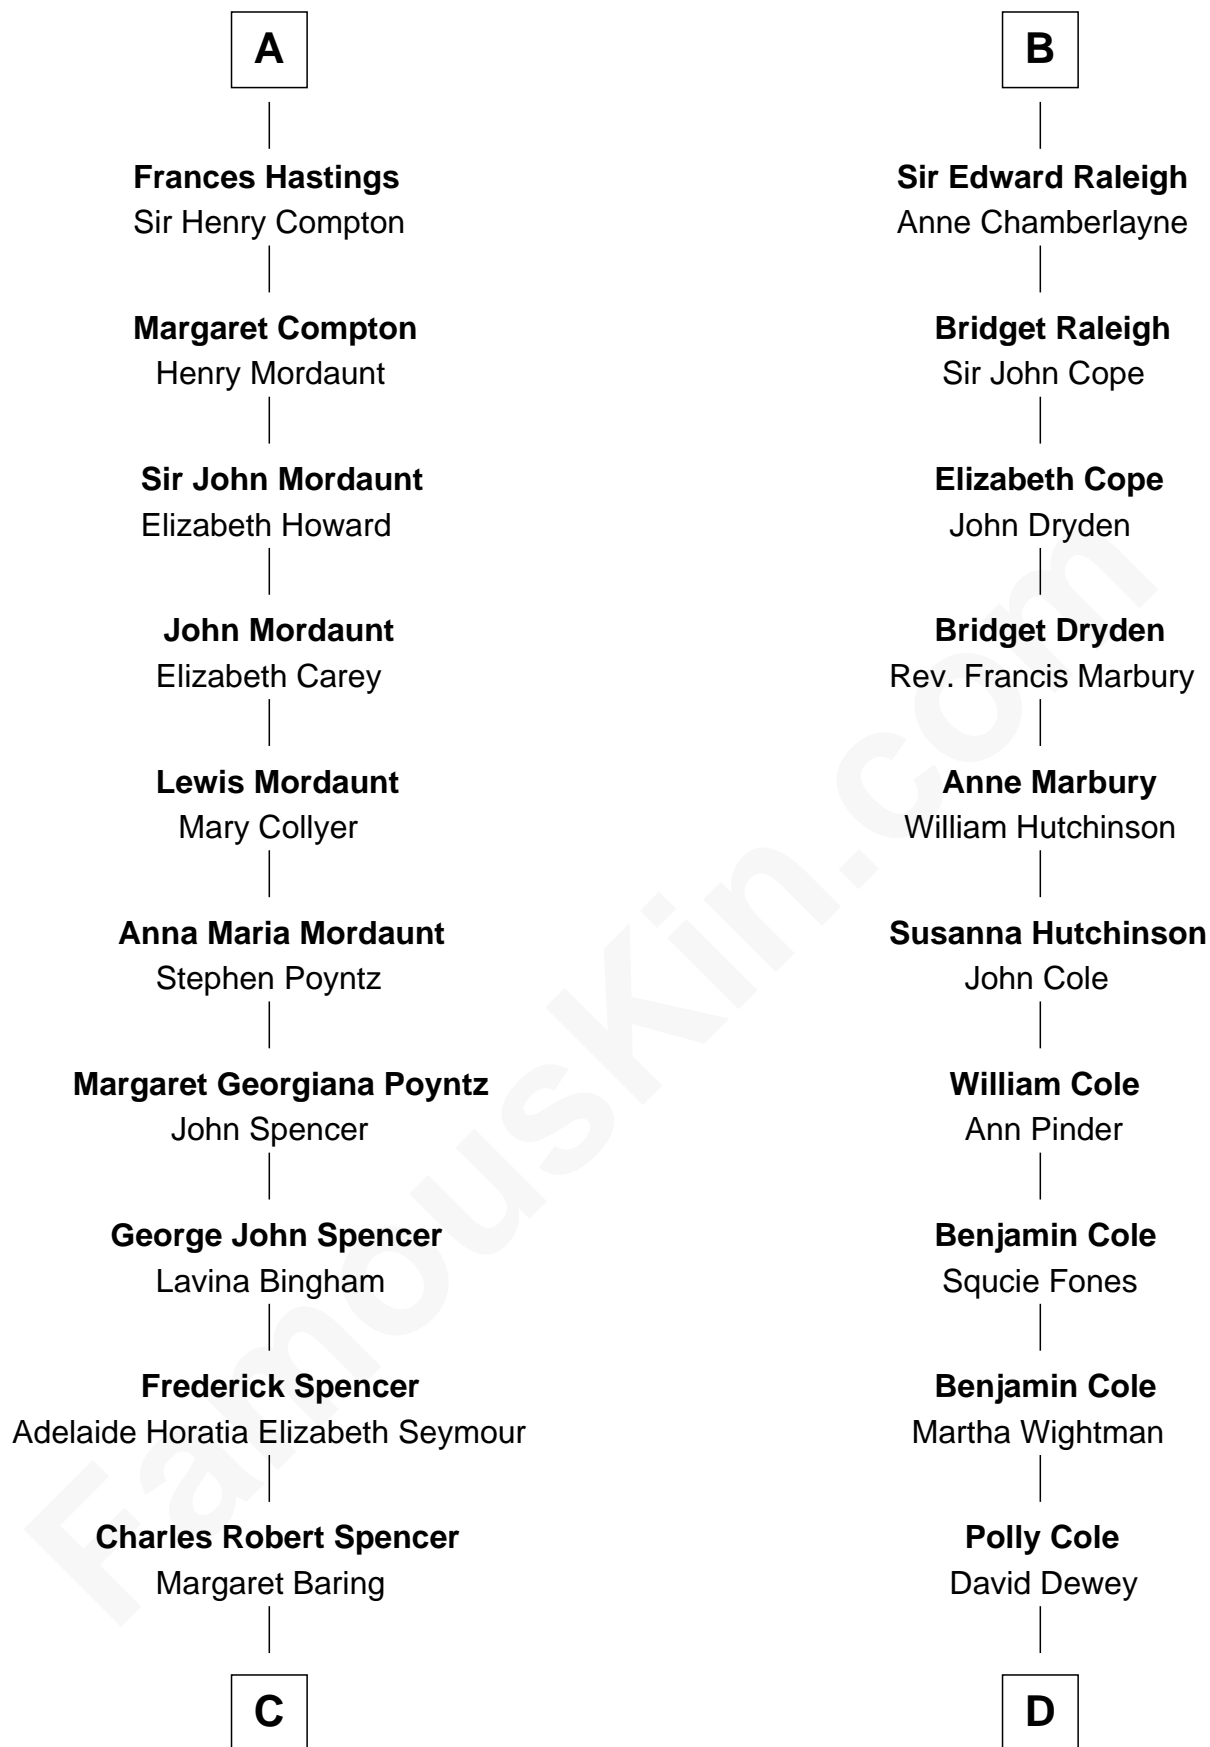

FamousKin.com Relationship Chart of

Princess Diana

Princess of Wales

18th cousin 1 time removed of

Melvil Dewey

Inventor of the Dewey Decimal System

Sir Hugh I de Audley

Iseult de Mortimer

C

Albert Edward John Spencer
Cynthia Elinor Beatrix Hamilton

Edward John Spencer
Frances Ruth Burke Roche

Princess Diana
Princess of Wales

D

Joel Dewey
Eliza Green

Melvil Dewey
Dewey Decimal System

FamousKin.com