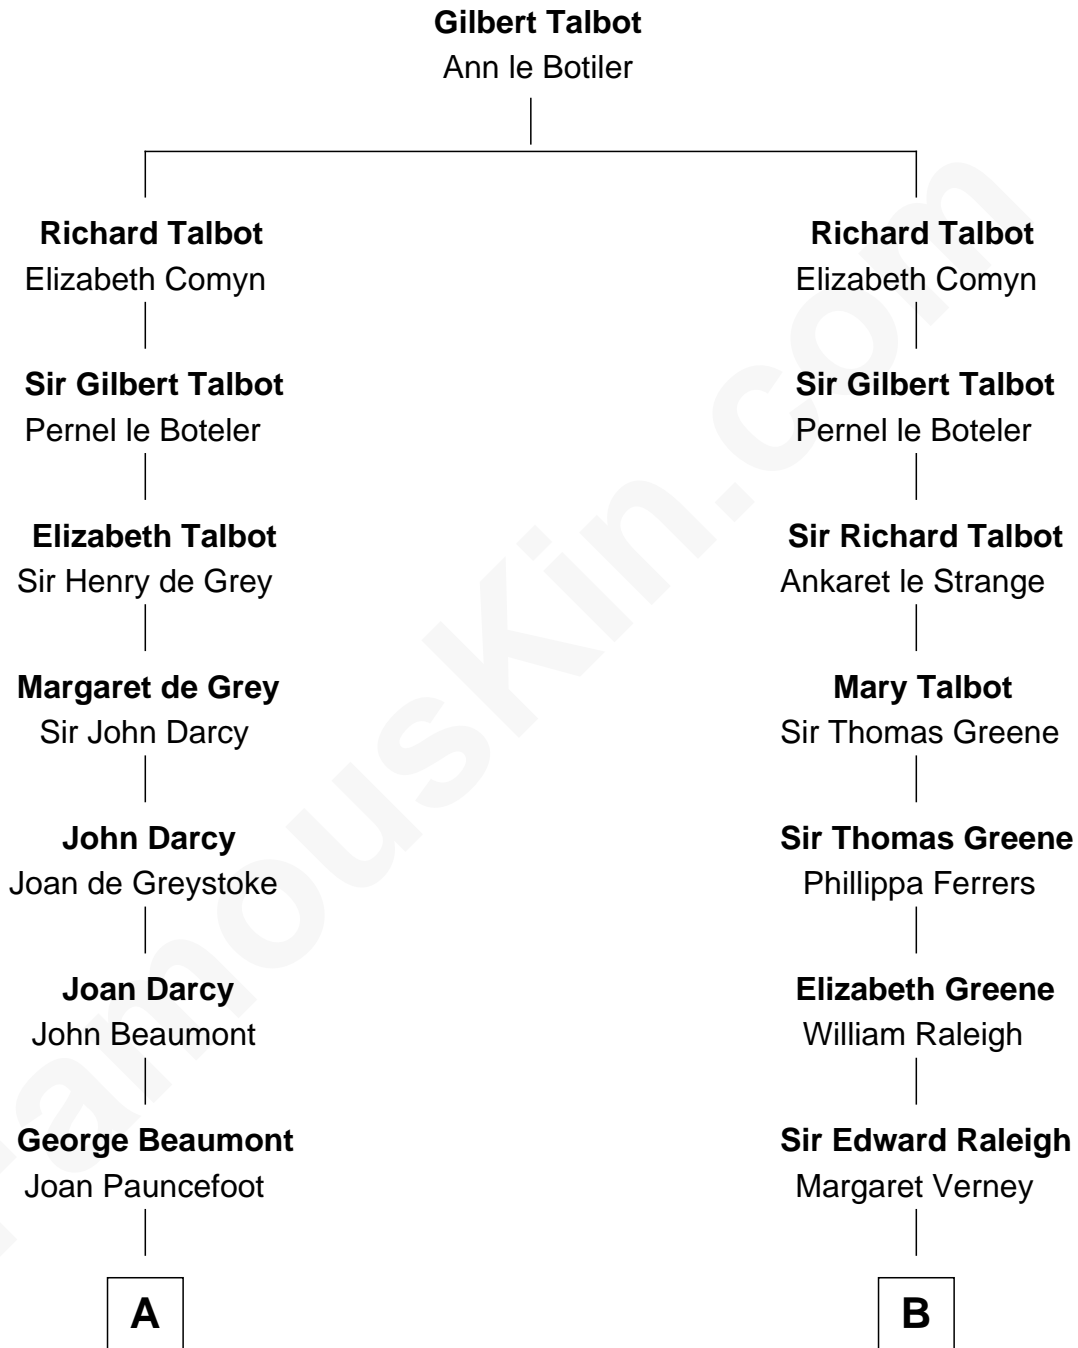

FamousKin.com

Relationship Chart of

Princess Diana

Princess of Wales

18th cousin 3 times removed of

Melvil Dewey
Inventor of the Dewey Decimal System

C

Charles George Bingham
Cecilia Catherine Gordon-Lennox

Rosalind Cecilia Caroline Bingham
James Albert Edward Hamilton

Cynthia Elinor Beatrix Hamilton
Albert Edward John Spencer

Edward John Spencer
Frances Ruth Burke Roche

Princess Diana
Princess of Wales

D

Joel Dewey
Eliza Green