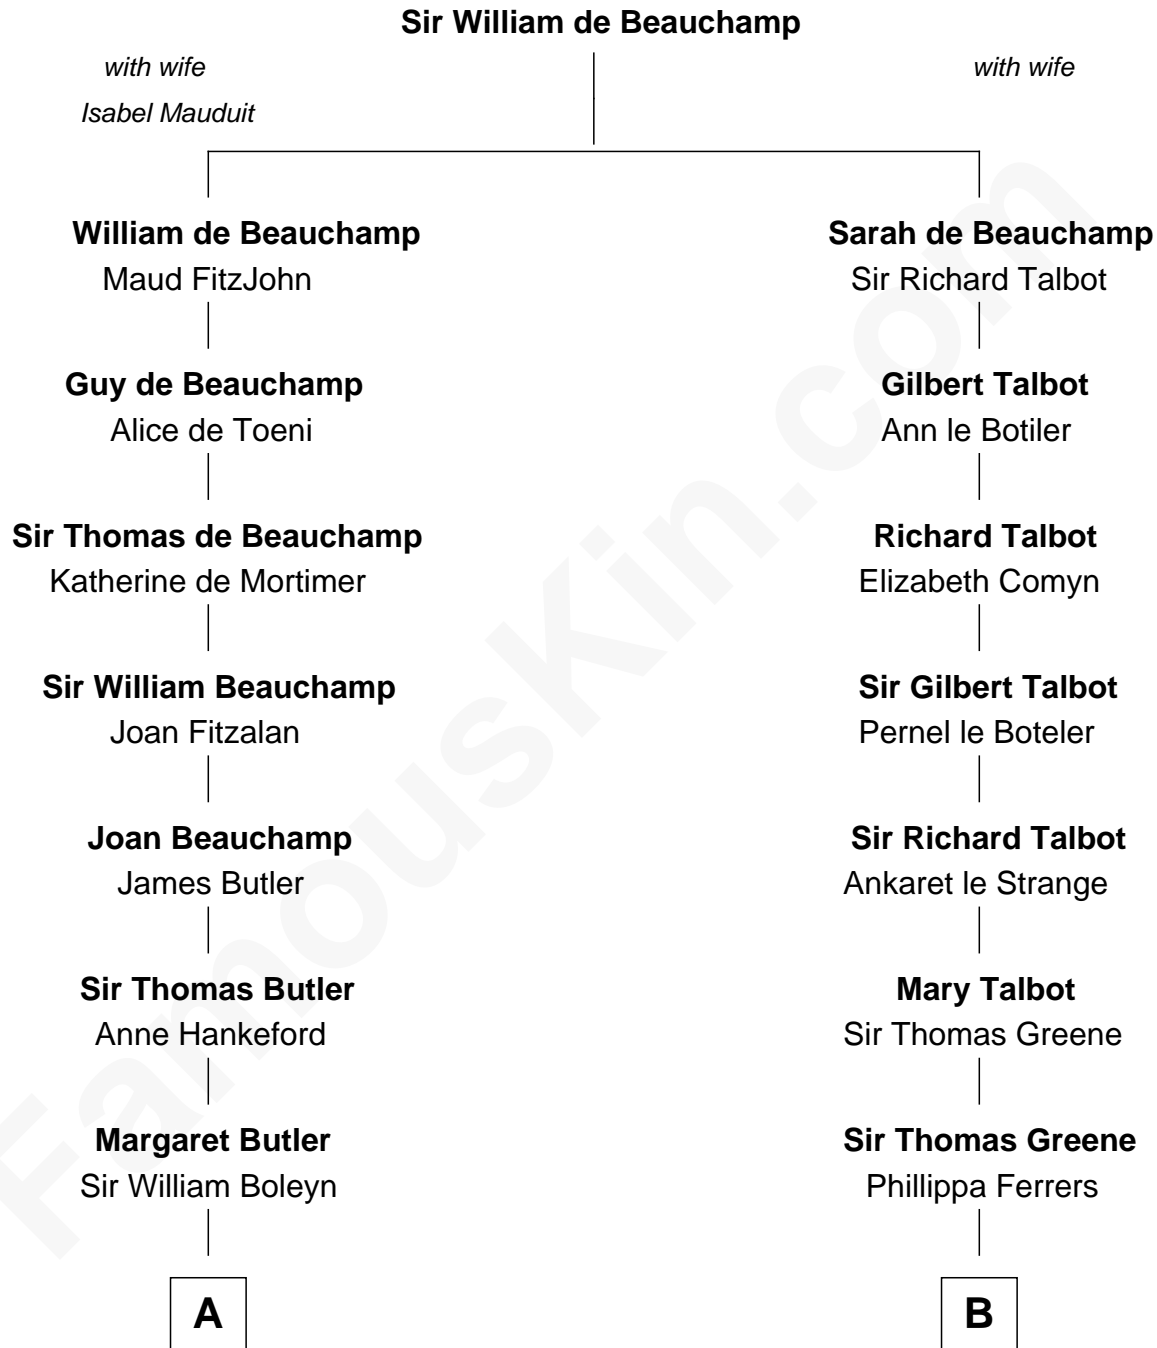

FamousKin.com

Relationship Chart of

Princess Diana

Princess of Wales

20th cousin 1 time removed of

Melvil Dewey
Inventor of the Dewey Decimal System

C

Frederick Spencer
Adelaide Horatia Elizabeth Seymour

Charles Robert Spencer
Margaret Baring

Albert Edward John Spencer
Cynthia Elinor Beatrix Hamilton

Edward John Spencer
Frances Ruth Burke Roche

Princess Diana
Princess of Wales

D

Benjamin Cole
Martha Wightman