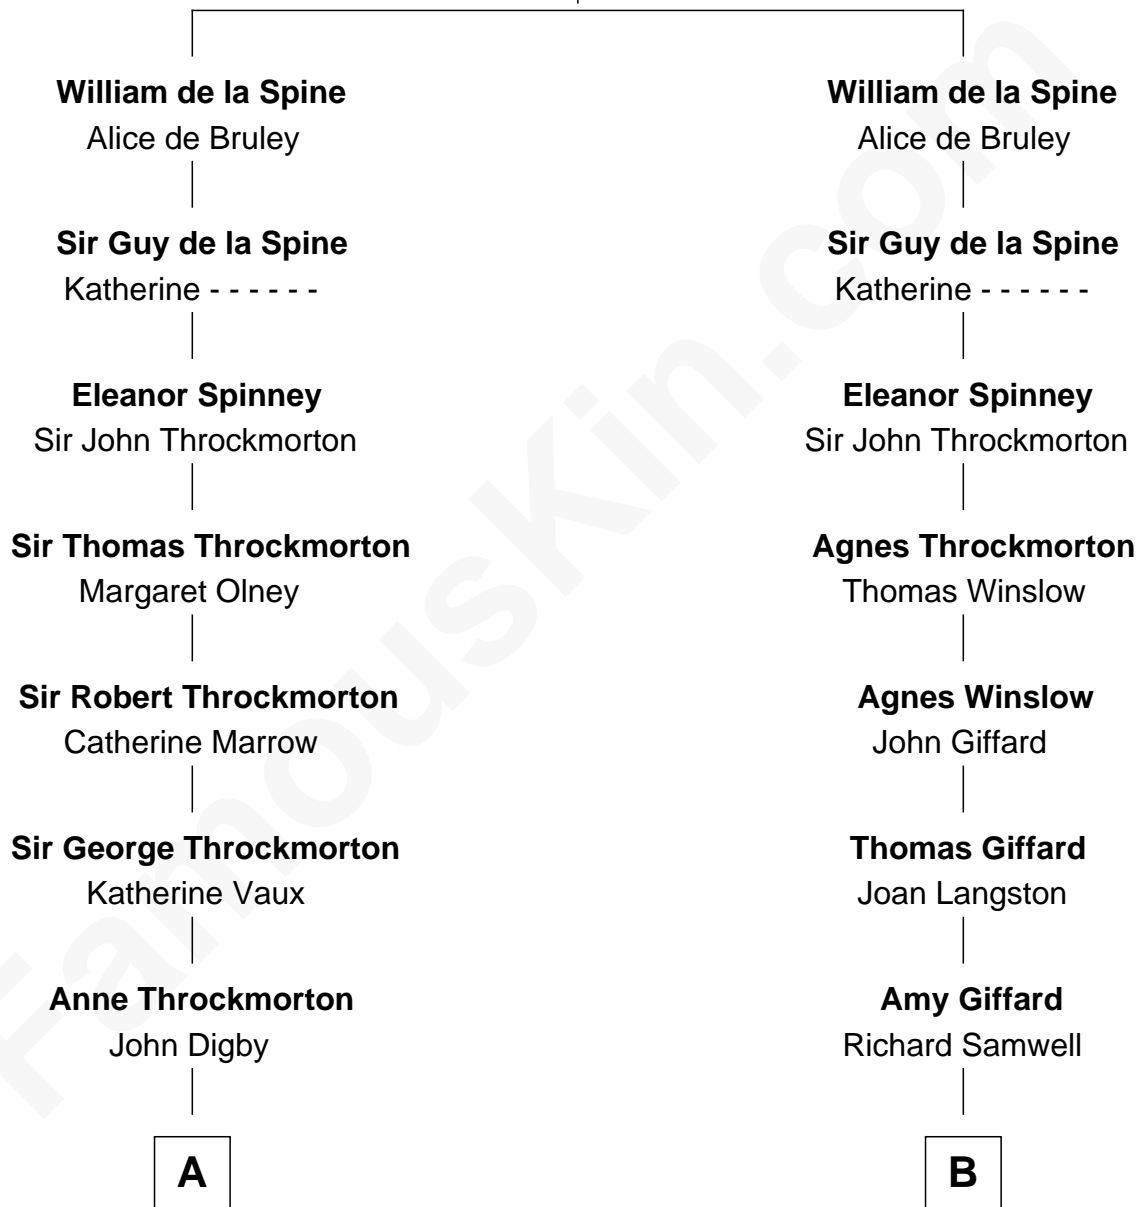

FamousKin.com Relationship Chart of

Princess Diana

Princess of Wales

19th cousin of

Thomas Edmund Dewey

47th Governor of New York

William de la Spine

Margery Durvassal

C

Albert Edward John Spencer
Cynthia Elinor Beatrix Hamilton

Edward John Spencer
Frances Ruth Burke Roche

Princess Diana
Princess of Wales

D

George Martin Dewey
Emma Bingham

George Martin Dewey
Annie L. Thomas

Thomas Edmund Dewey
47th Governor of New York

FamousKin.com