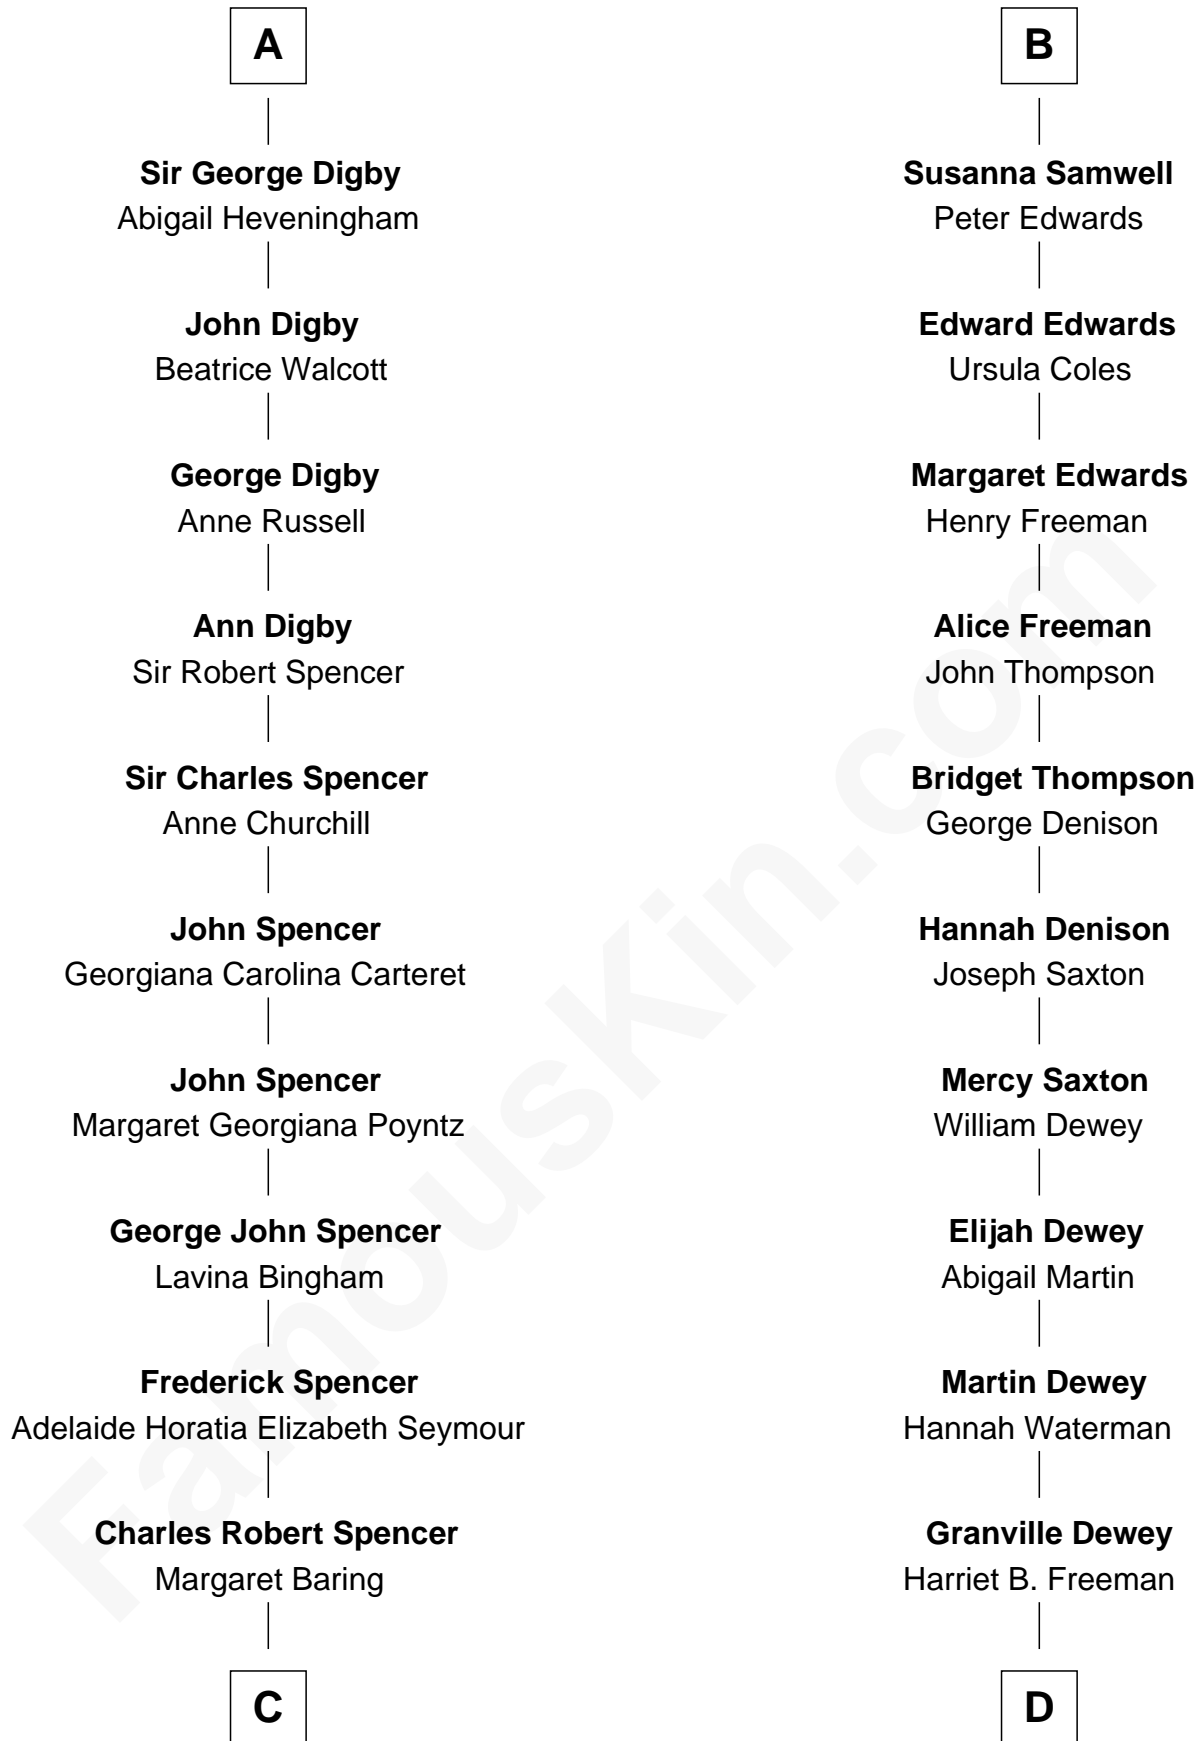

FamousKin.com Relationship Chart of

Princess Diana

Princess of Wales

19th cousin of

Thomas Edmund Dewey

47th Governor of New York

William de la Spine

Margery Durvassal

C

Albert Edward John Spencer
Cynthia Elinor Beatrix Hamilton

Edward John Spencer
Frances Ruth Burke Roche

Princess Diana
Princess of Wales

D

George Martin Dewey
Emma Bingham

George Martin Dewey
Annie L. Thomas