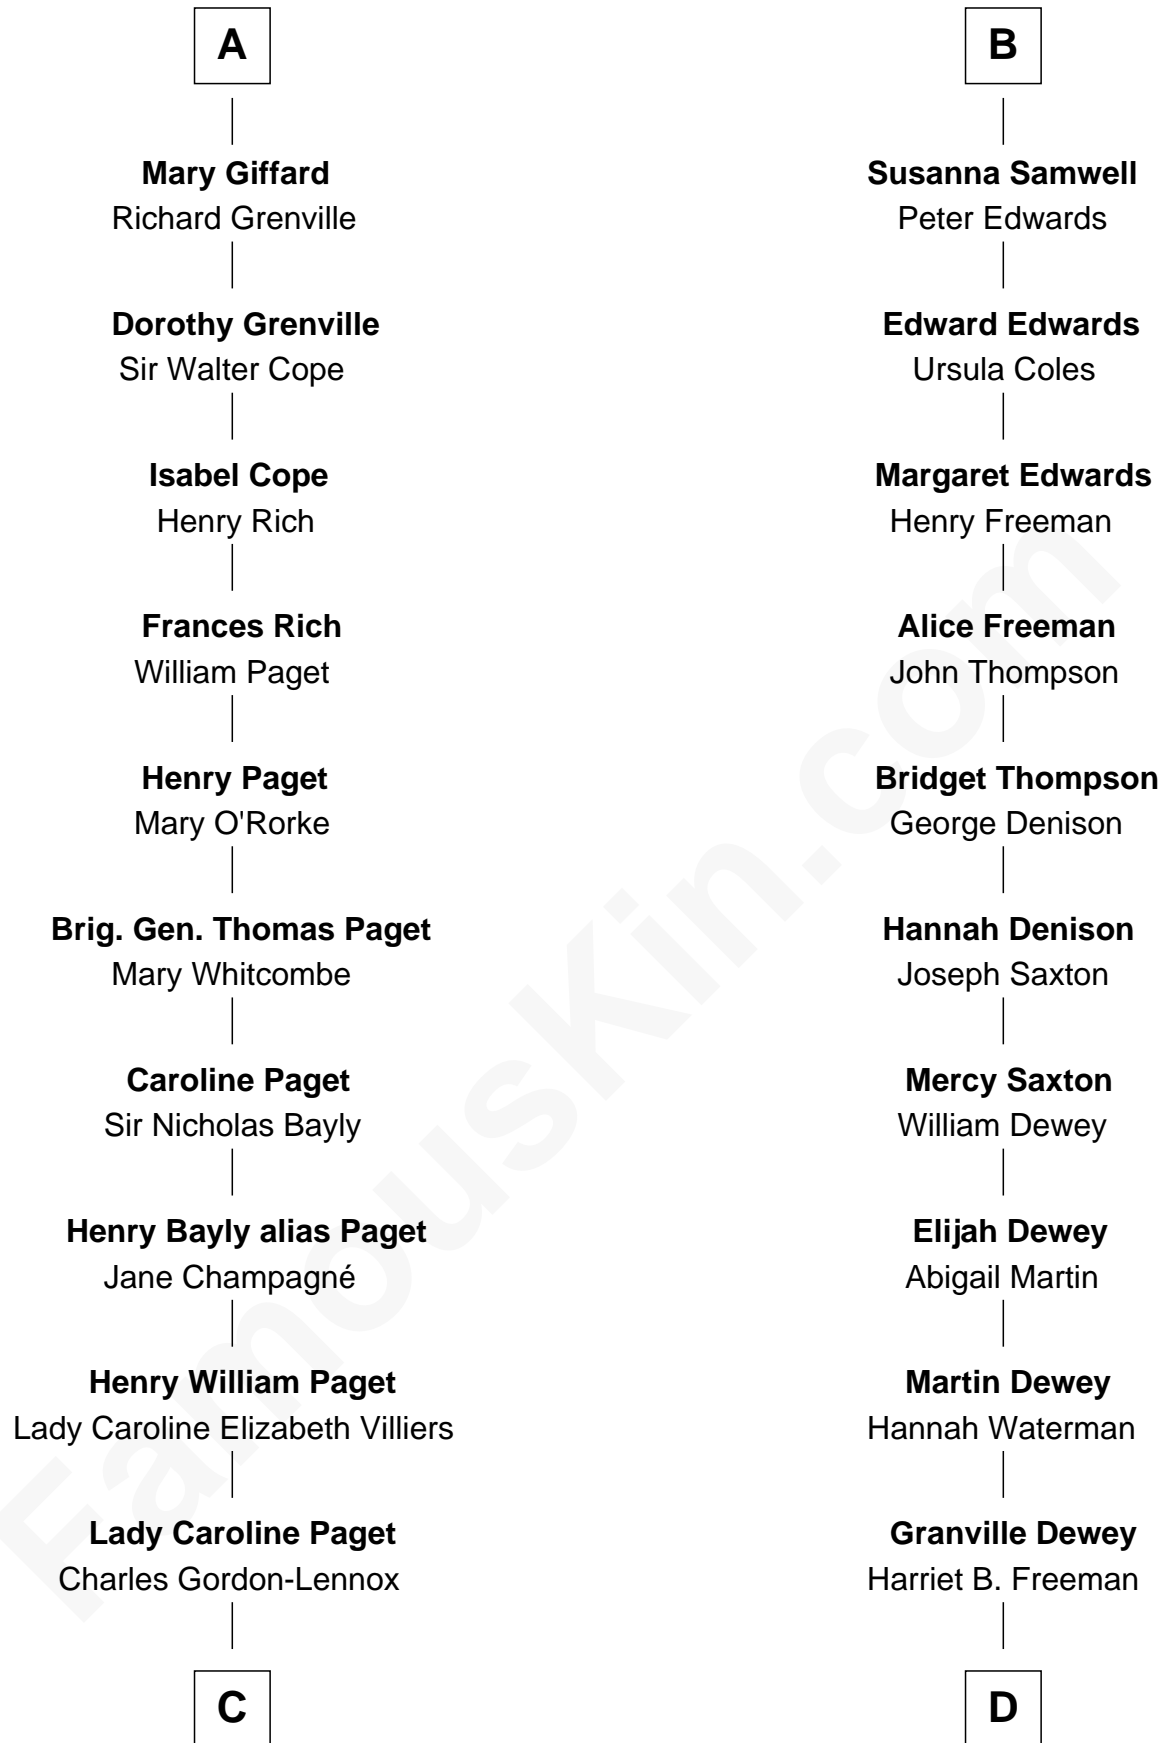

FamousKin.com
Relationship Chart of
Princess Diana
Princess of Wales

19th cousin 2 times removed of
Thomas Edmund Dewey
47th Governor of New York

C

Cecilia Catherine Gordon-Lennox

Charles George Bingham

Rosalind Cecilia Caroline Bingham

James Albert Edward Hamilton

Cynthia Elinor Beatrix Hamilton

Albert Edward John Spencer

Edward John Spencer

Frances Ruth Burke Roche

Princess Diana

Princess of Wales

D