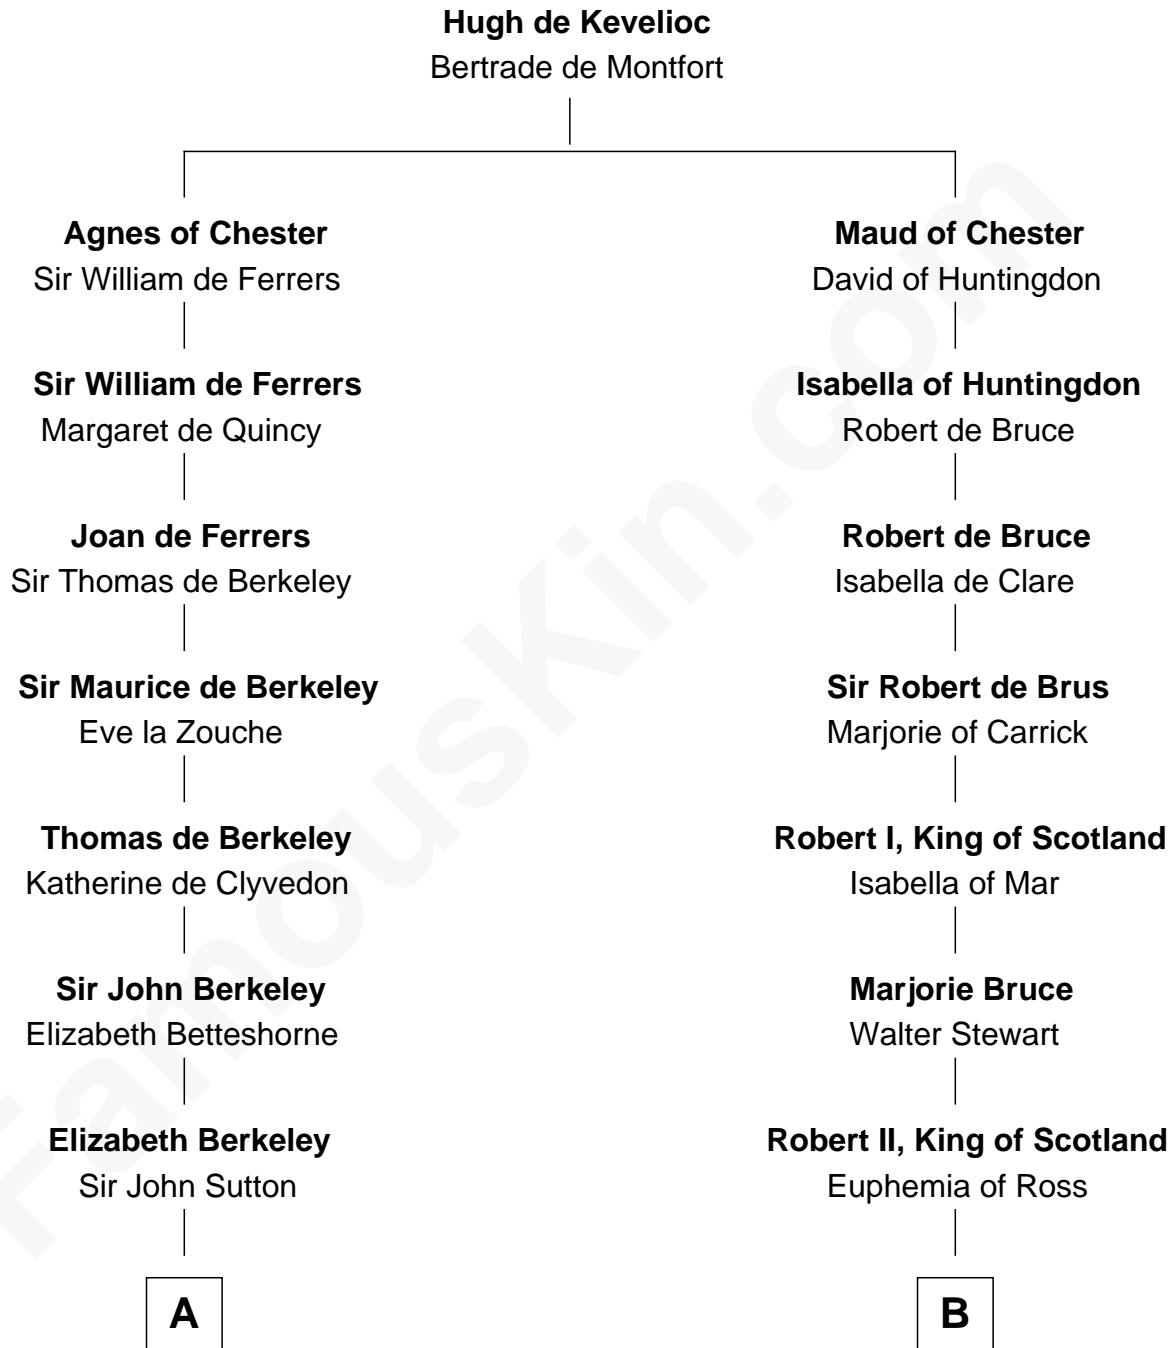

FamousKin.com Relationship Chart of

Princess Diana

Princess of Wales

18th cousin 3 times removed of

Philip Livingston

Signer of the Declaration of Independence

C

Adelaide Horatia Elizabeth Seymour

Frederick Spencer

Charles Robert Spencer

Margaret Baring

Albert Edward John Spencer

Cynthia Elinor Beatrix Hamilton

Edward John Spencer

Frances Ruth Burke Roche

Princess Diana