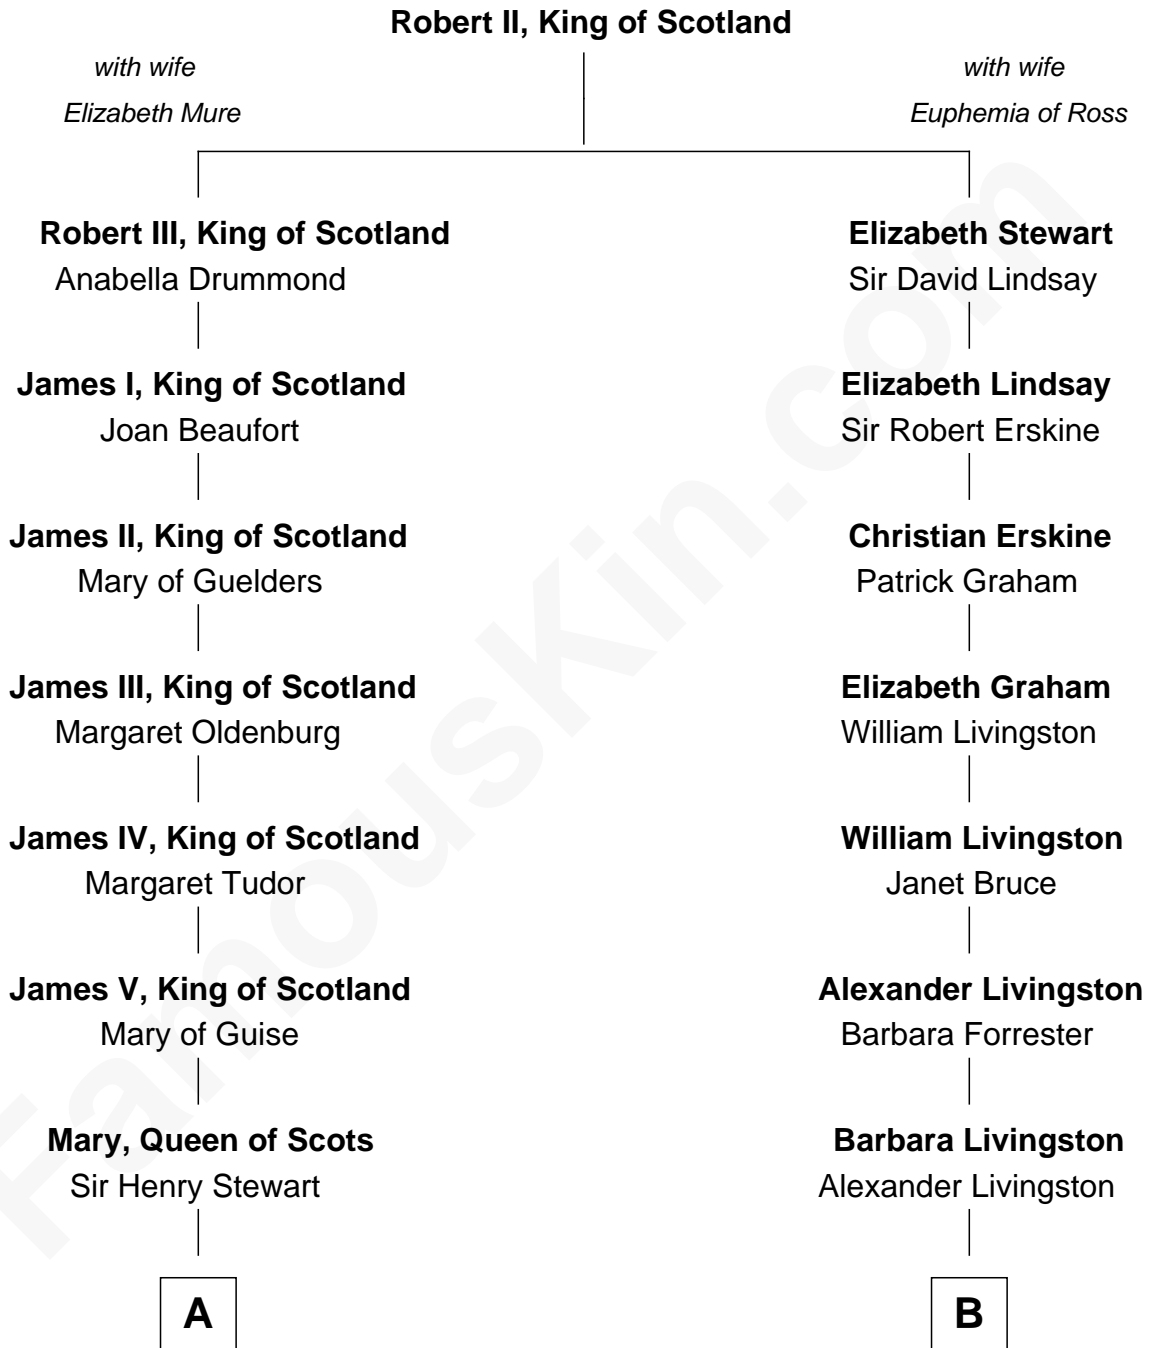

FamousKin.com

Relationship Chart of

Princess Diana

Princess of Wales

11th cousin 8 times removed of

Philip Livingston
Signer of the Declaration of Independence

C

—
Albert Edward John Spencer
Cynthia Elinor Beatrix Hamilton

—
Edward John Spencer
Frances Ruth Burke Roche

—
Princess Diana
Princess of Wales

FamousKin.com