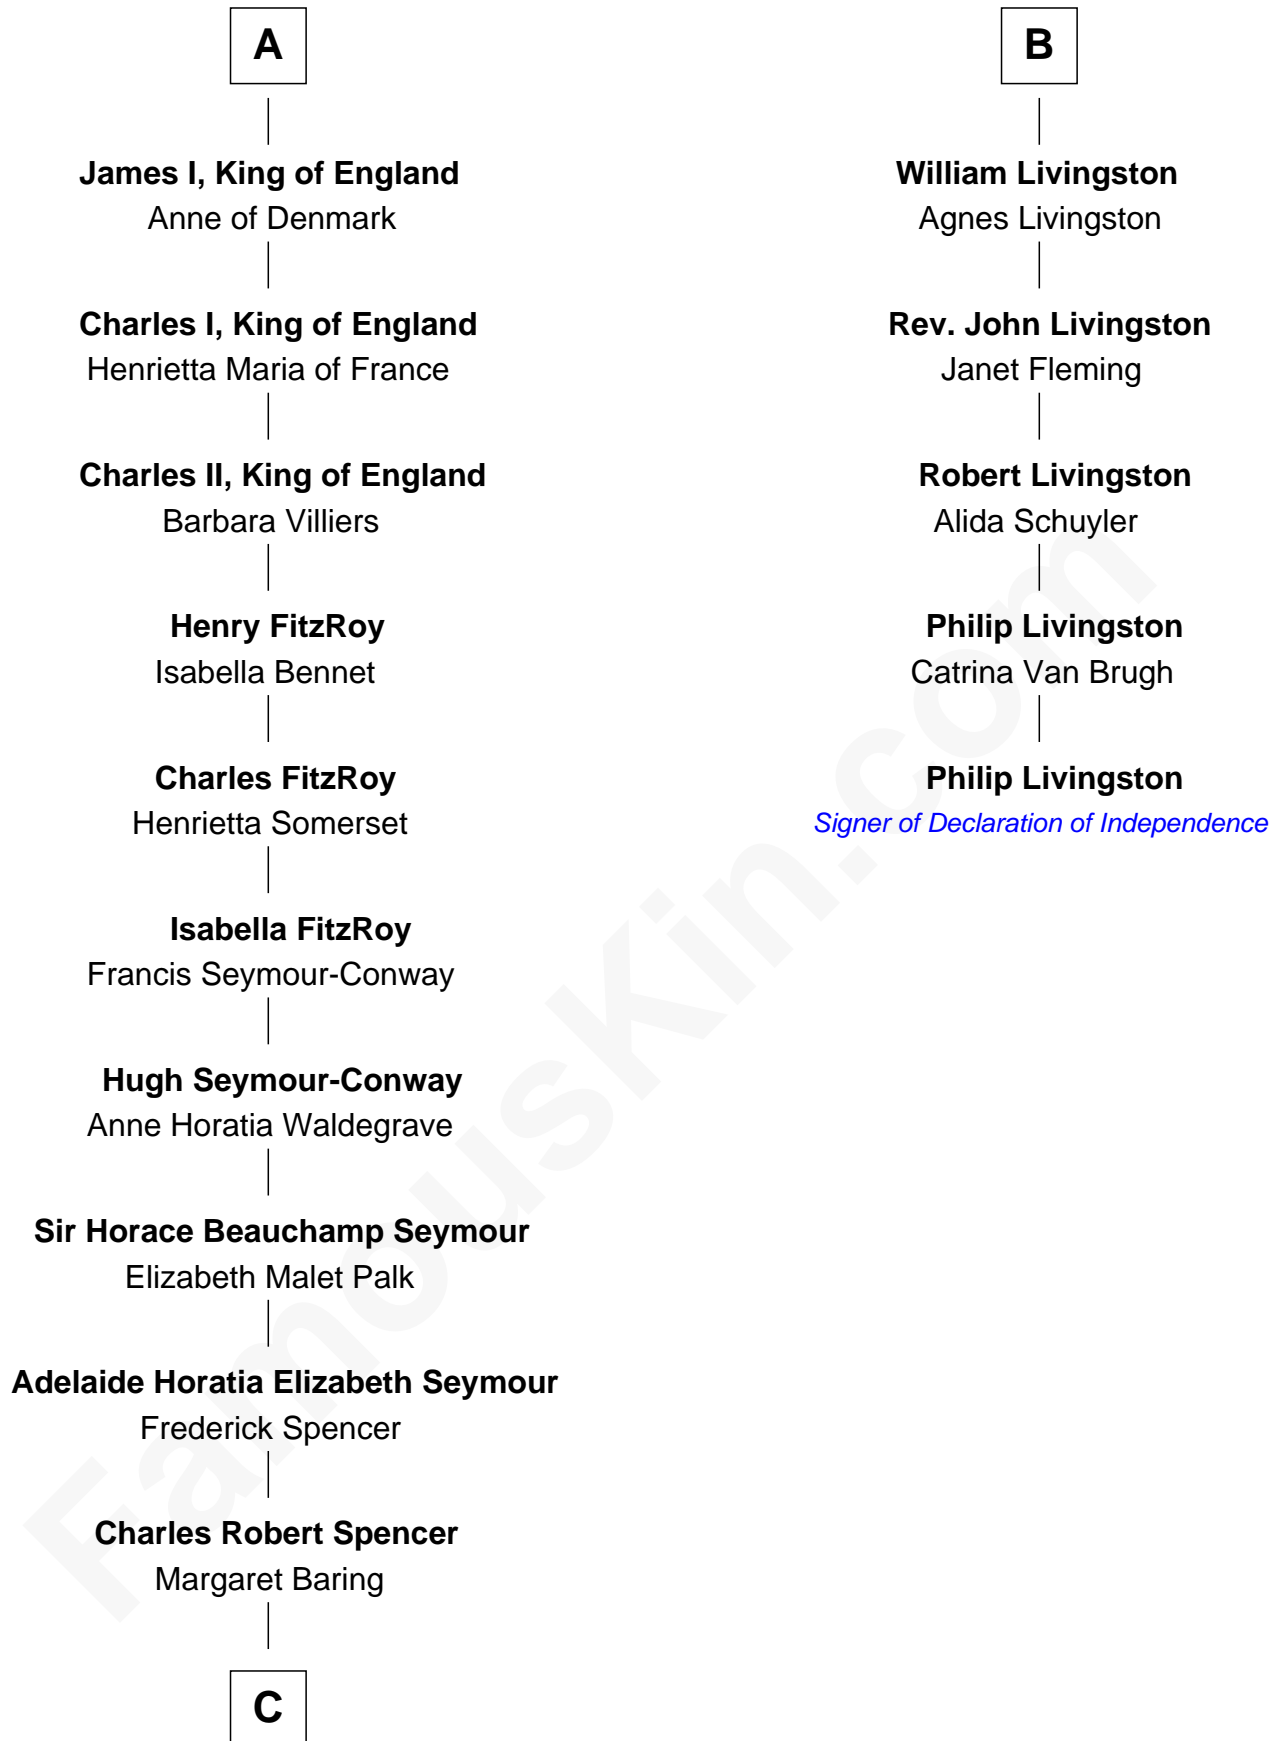

FamousKin.com

Relationship Chart of

Princess Diana

Princess of Wales

11th cousin 8 times removed of

Philip Livingston
Signer of the Declaration of Independence

C

—
Albert Edward John Spencer
Cynthia Elinor Beatrix Hamilton

—
Edward John Spencer
Frances Ruth Burke Roche

—
Princess Diana
Princess of Wales

FamousKin.com