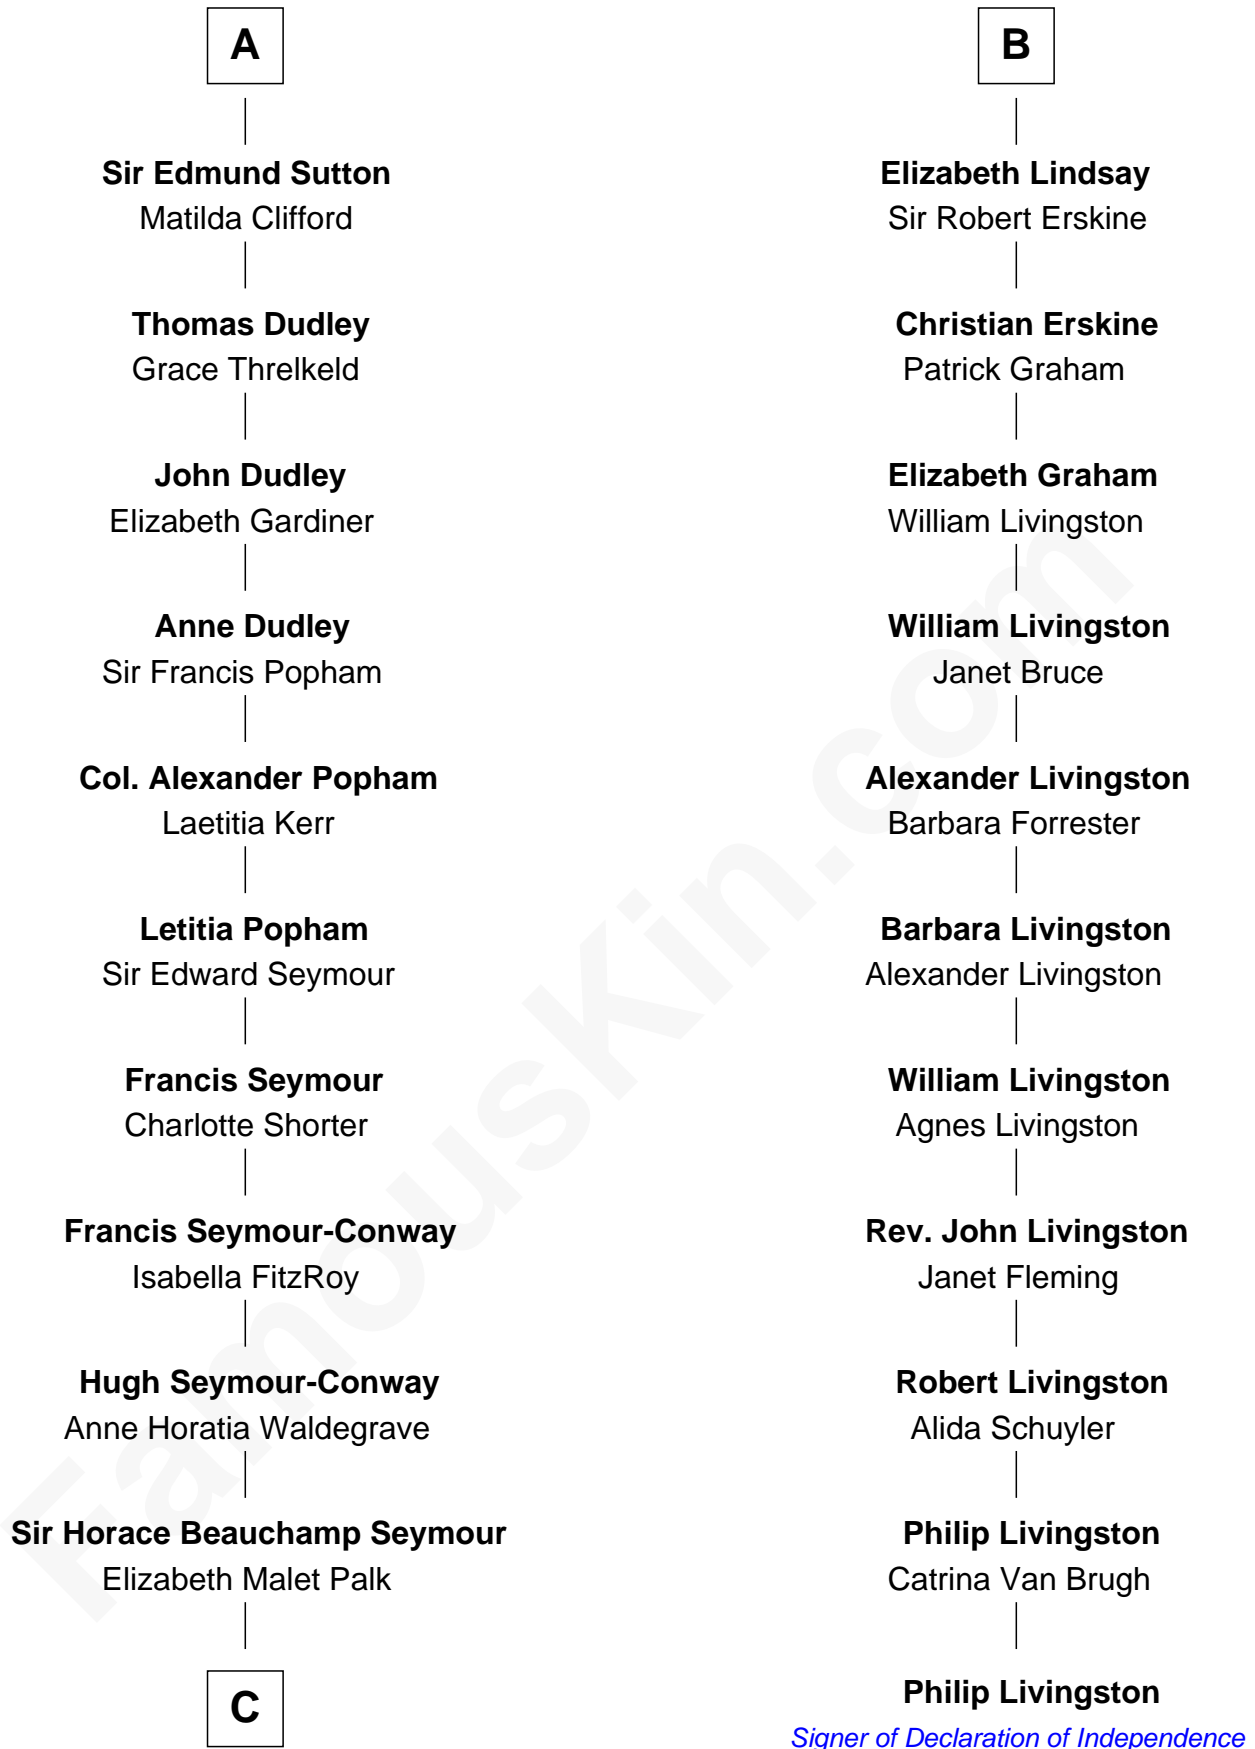

FamousKin.com Relationship Chart of

Princess Diana

Princess of Wales

17th cousin 4 times removed of

Philip Livingston

Signer of the Declaration of Independence

Sir William Marshal

Isabel de Clare

C

Adelaide Horatia Elizabeth Seymour

Frederick Spencer

Charles Robert Spencer

Margaret Baring

Albert Edward John Spencer

Cynthia Elinor Beatrix Hamilton

Edward John Spencer