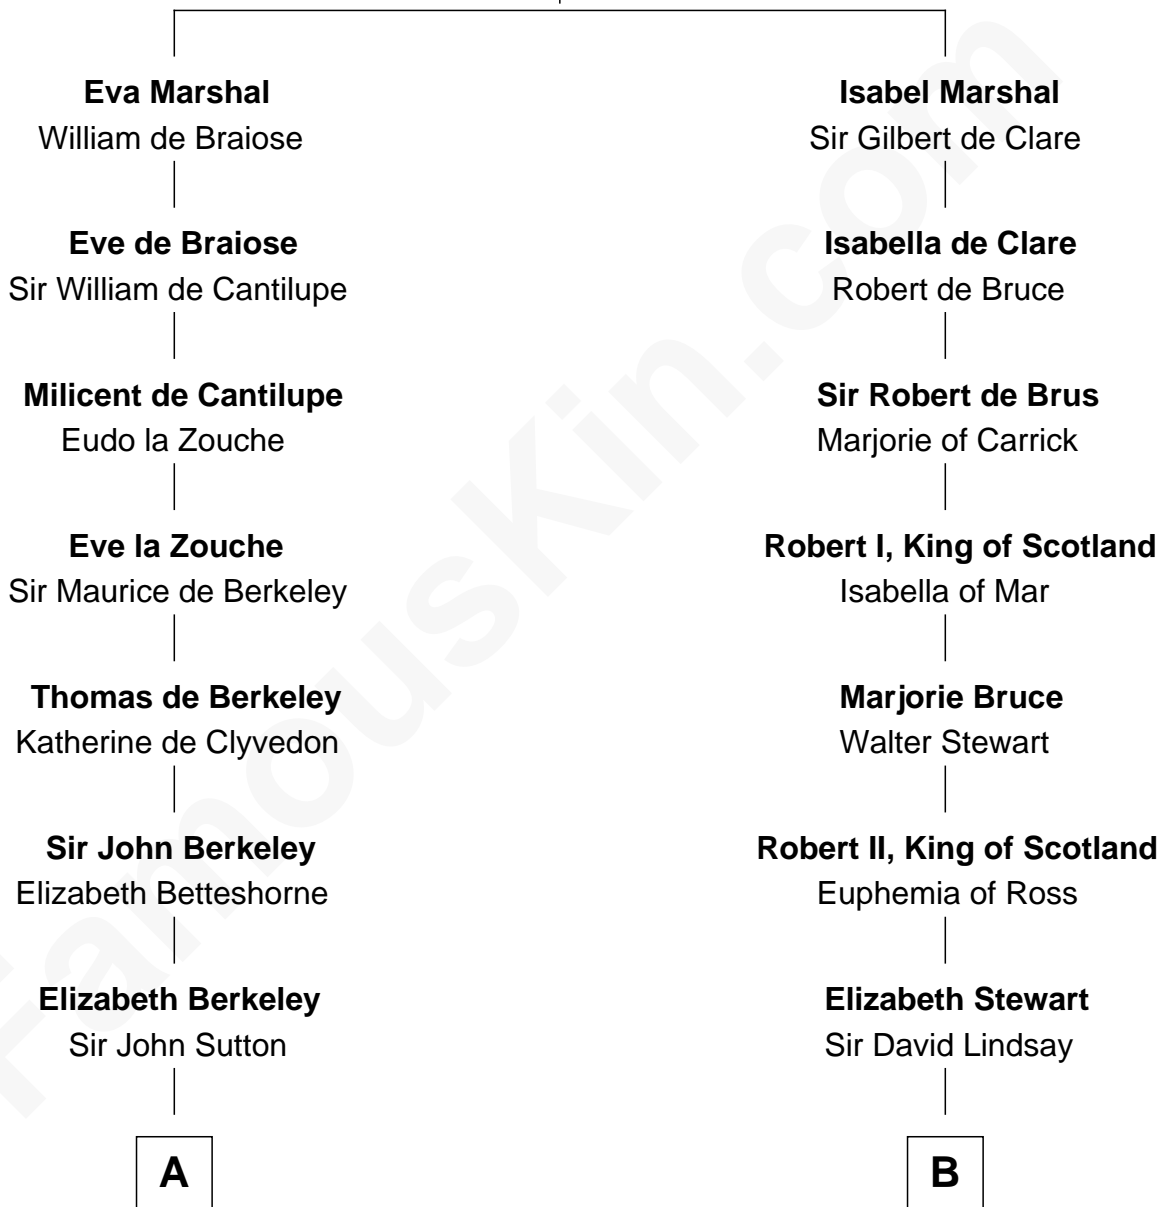

FamousKin.com Relationship Chart of

Princess Diana

Princess of Wales

17th cousin 4 times removed of

Philip Livingston

Signer of the Declaration of Independence

Sir William Marshal

Isabel de Clare

C

Adelaide Horatia Elizabeth Seymour

Frederick Spencer

Charles Robert Spencer

Margaret Baring

Albert Edward John Spencer

Cynthia Elinor Beatrix Hamilton

Edward John Spencer