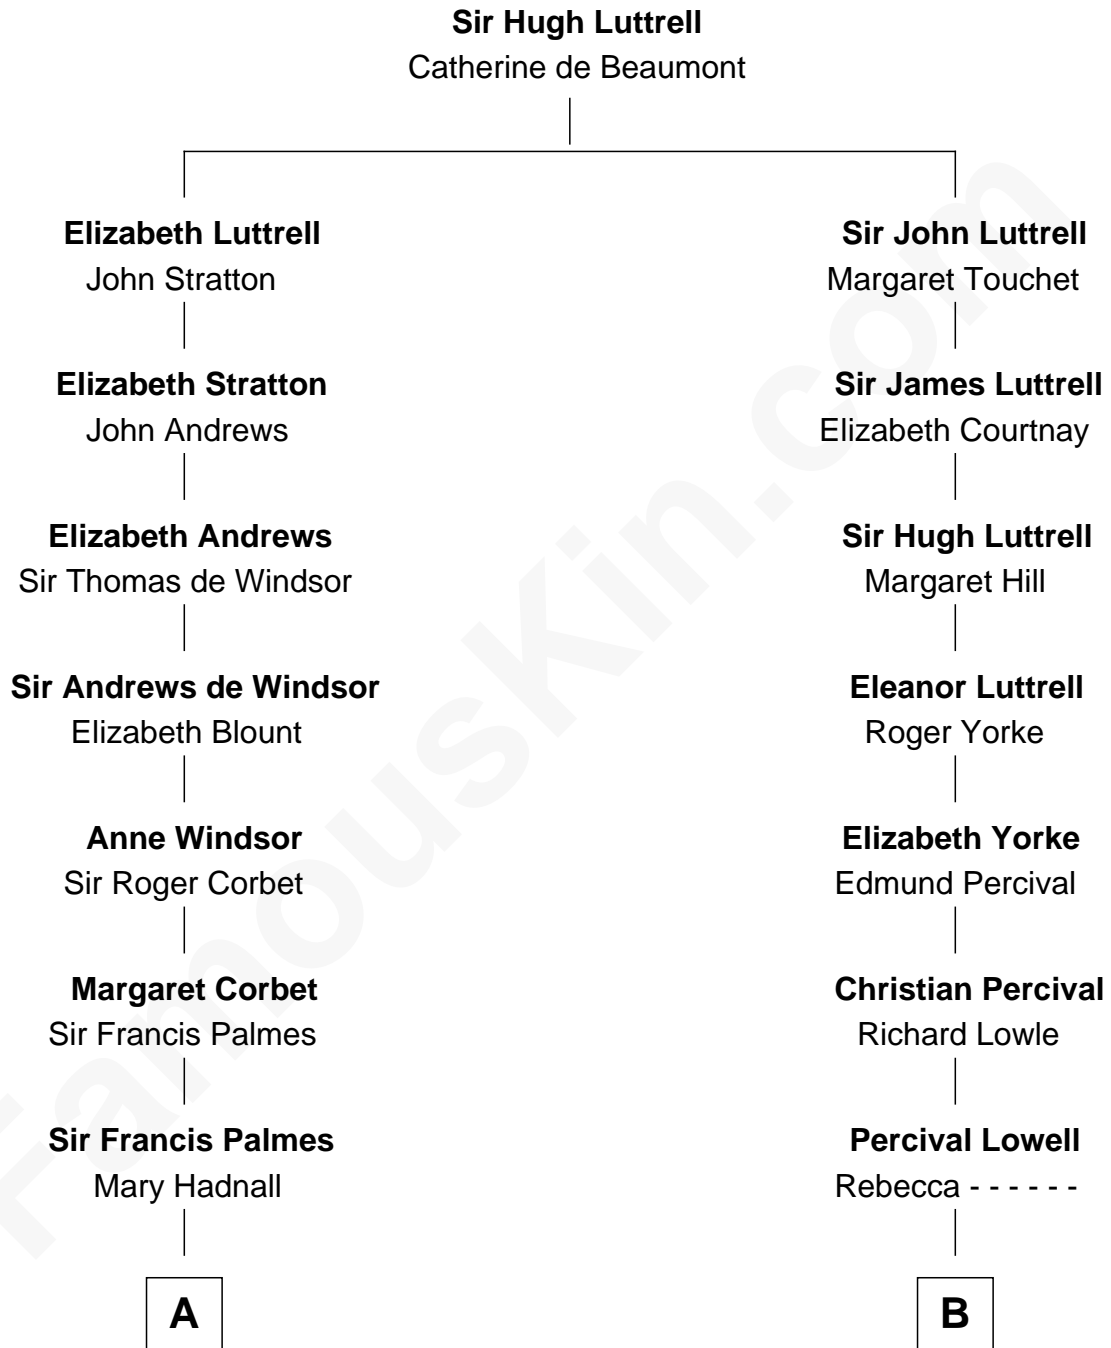

FamousKin.com
Relationship Chart of
Princess Diana
Princess of Wales

16th cousin 2 times removed of
Leverett Saltonstall
55th Governor of Massachusetts

C

Edward John Spencer
Frances Ruth Burke Roche

Princess Diana
Princess of Wales

FamousKin.com