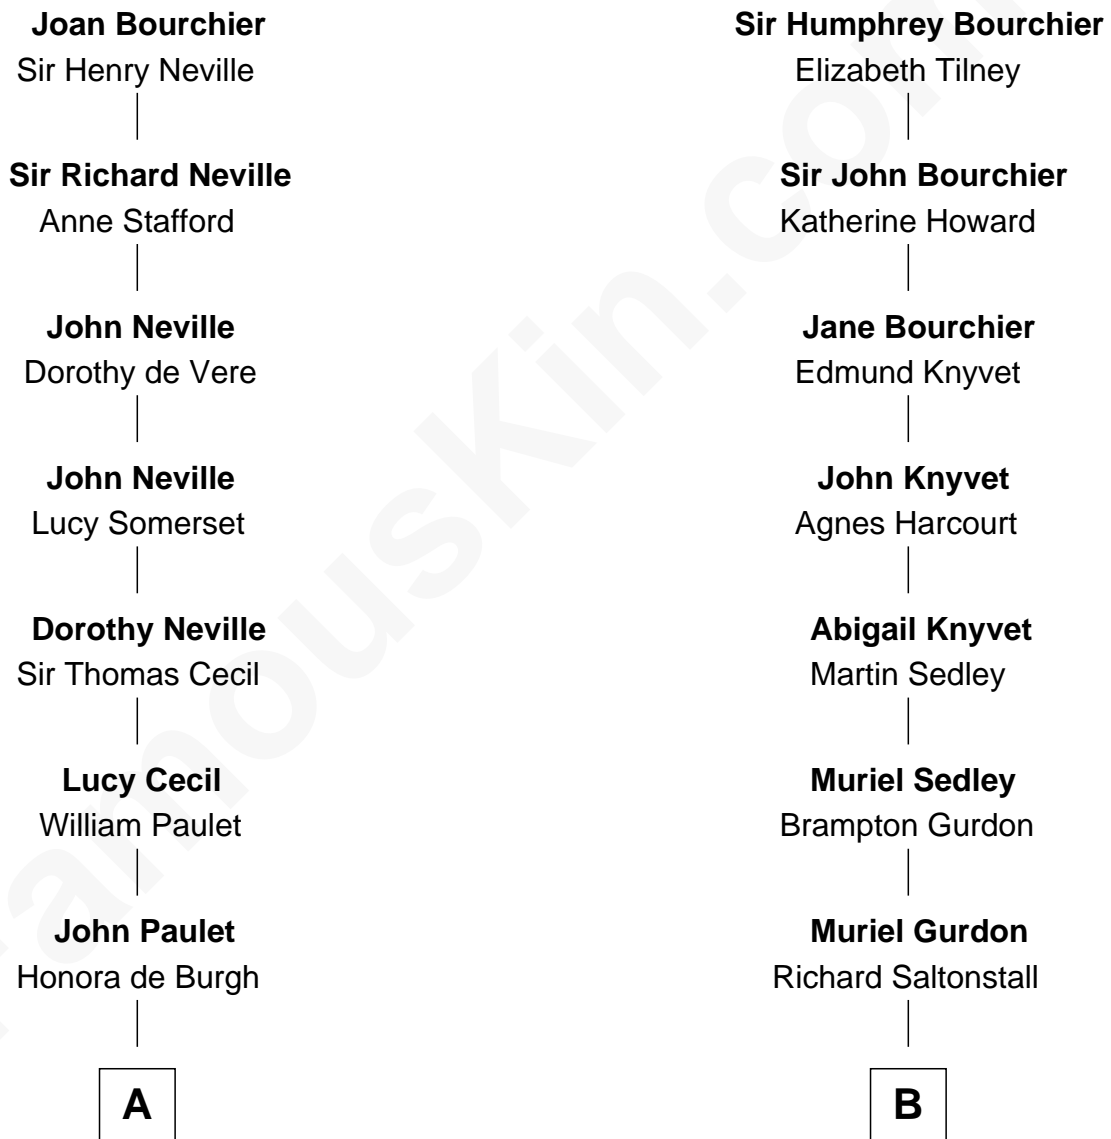

# FamousKin.com Relationship Chart of

**Princess Diana**

*Princess of Wales*

14th cousin 3 times removed of

**Leverett Saltonstall**

*55th Governor of Massachusetts*

**Sir John Bouchier**

Margaret Berners

**A**

**Lady Anne Paulet**

John Belasyse

**Barbara Belasyse**

Sir John Webb

**Mary Webb**

Sir James Waldegrave

**Sir James Waldegrave**

Maria Walpole

**Anne Horatia Waldegrave**

Hugh Seymour-Conway

**Sir Horace Beauchamp Seymour**

Elizabeth Malet Palk

**Adelaide Horatia Elizabeth Seymour**

Frederick Spencer

**Charles Robert Spencer**