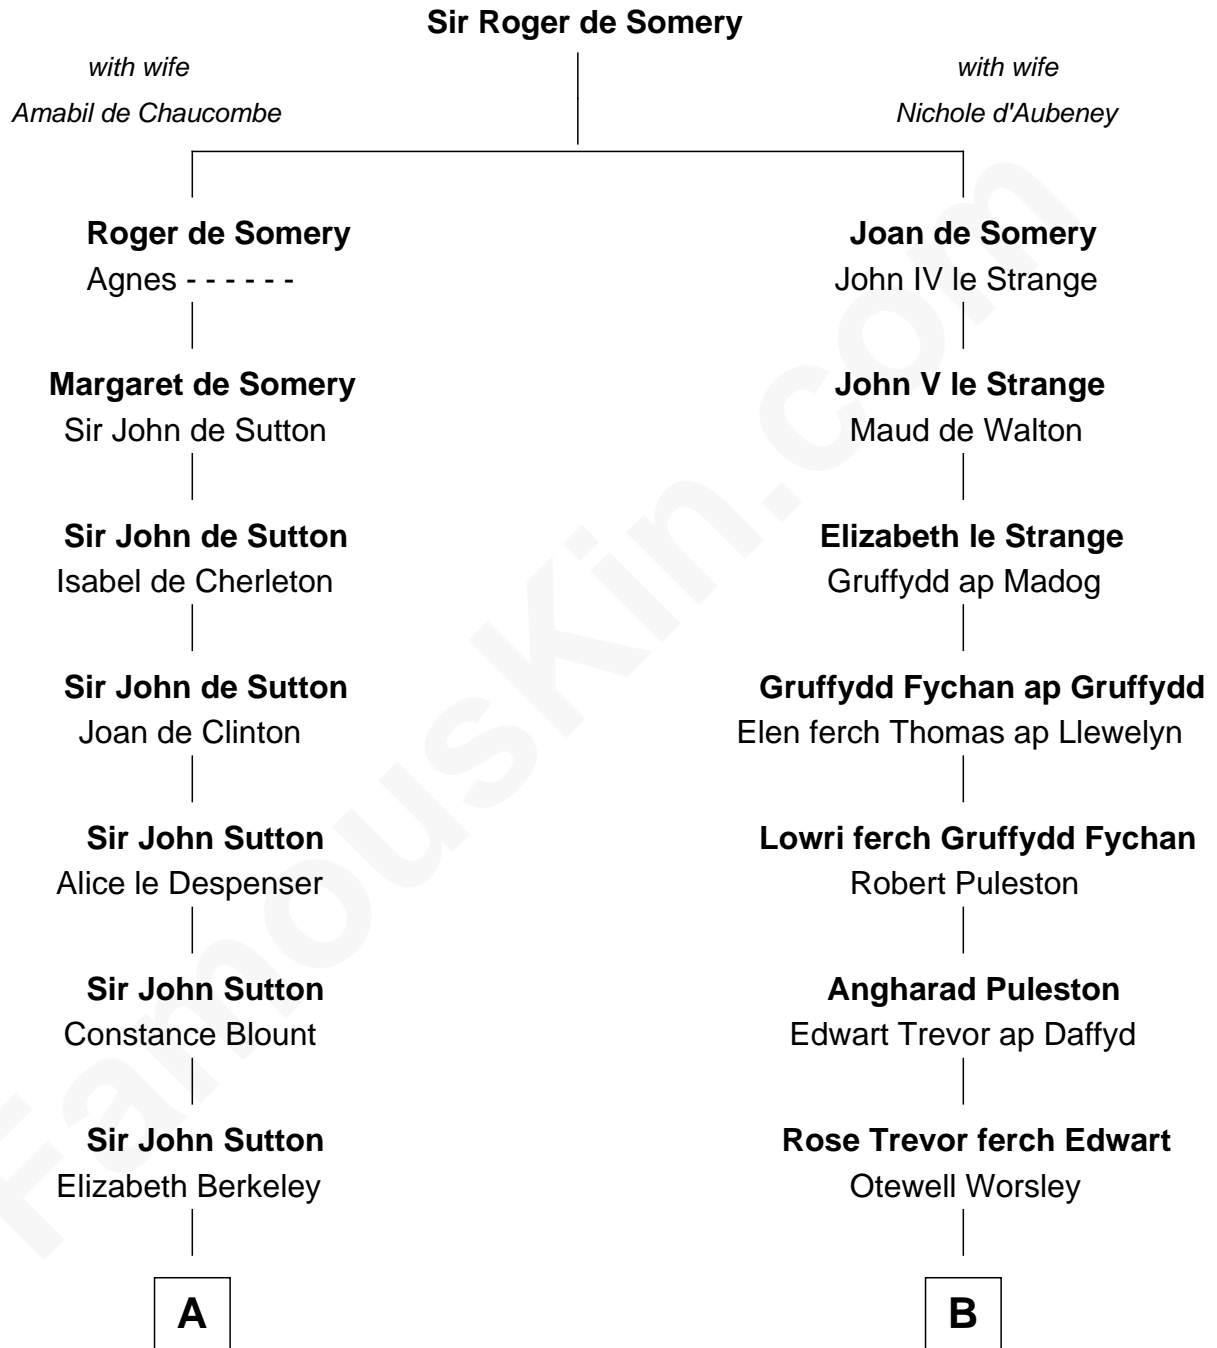

**FamousKin.com**  
**Relationship Chart of**  
**Princess Diana**  
*Princess of Wales*

20th cousin 1 time removed of  
**Leverett Saltonstall**  
*55th Governor of Massachusetts*

**C**

**Adelaide Horatia Elizabeth Seymour**

Frederick Spencer

**Charles Robert Spencer**

Margaret Baring

**Albert Edward John Spencer**

Cynthia Elinor Beatrix Hamilton

**Edward John Spencer**

Frances Ruth Burke Roche

**Princess Diana**

*Princess of Wales*

**D**

**Sarah Elizabeth Appleton**

Amos Adams Lawrence

**Sarah Lawrence**

Peter Chardon Brooks

**Eleanor Brooks**

Richard Middlecott Saltonstall

**Leverett Saltonstall**

*55th Governor of Massachusetts*