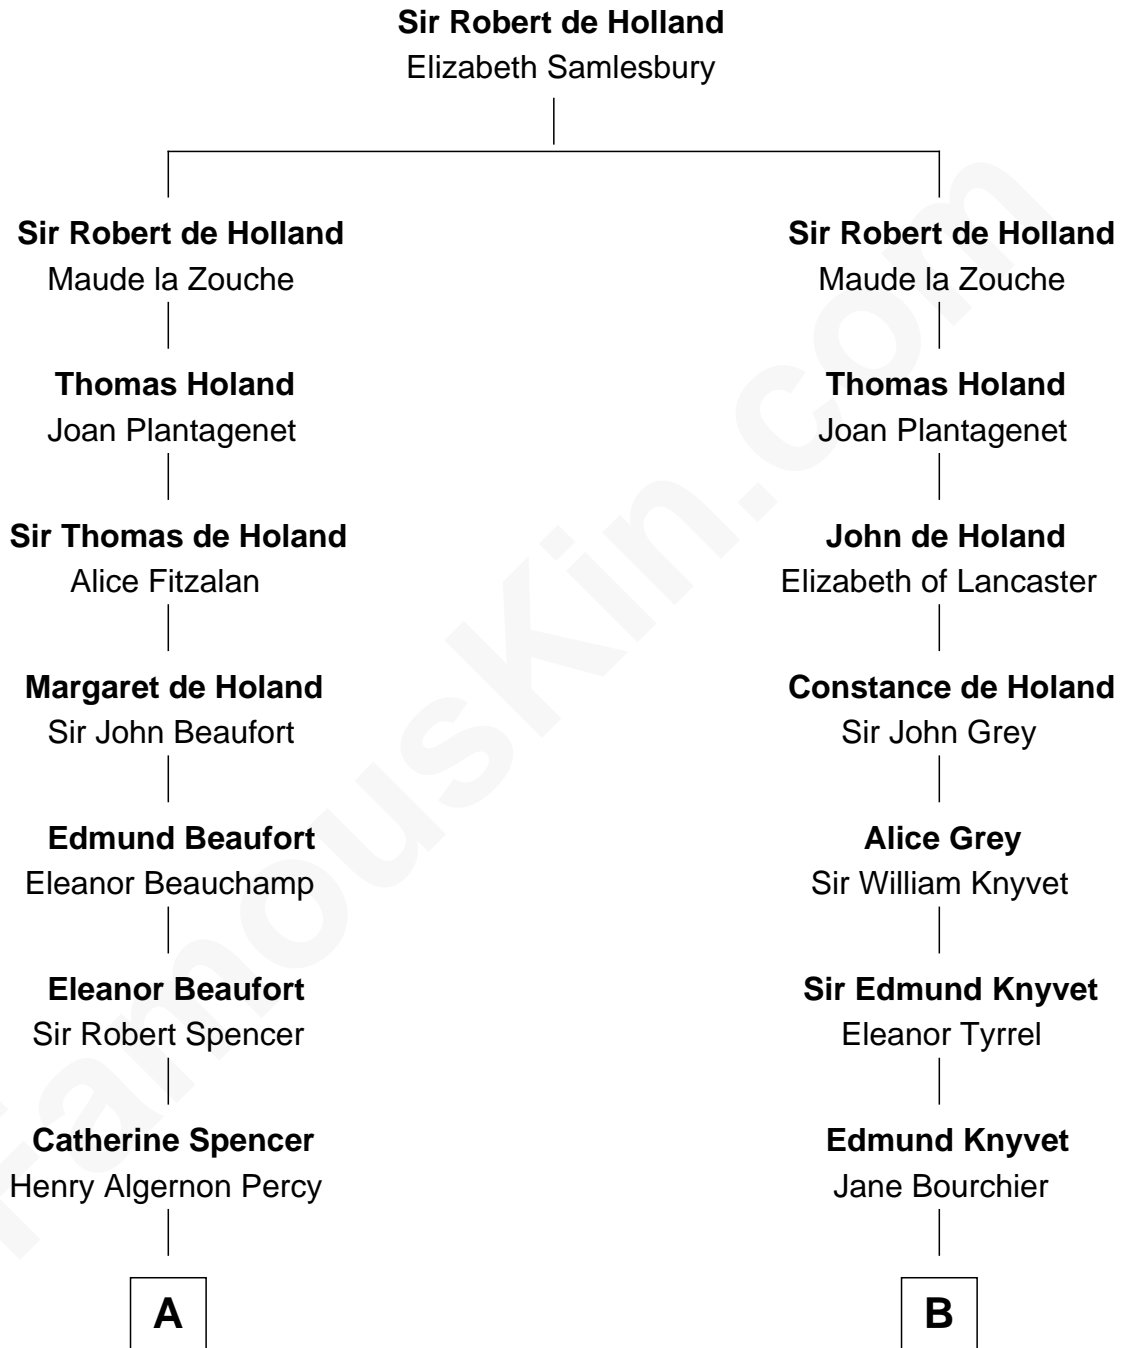

FamousKin.com
Relationship Chart of
Princess Diana
Princess of Wales

18th cousin 3 times removed of
Leverett Saltonstall
55th Governor of Massachusetts

C

Frederick Spencer

Adelaide Horatia Elizabeth Seymour

Charles Robert Spencer

Margaret Baring

Albert Edward John Spencer

Cynthia Elinor Beatrix Hamilton

Edward John Spencer

Frances Ruth Burke Roche

Princess Diana

Princess of Wales

D

Richard Middlecott Saltonstall

Eleanor Brooks

Leverett Saltonstall

55th Governor of Massachusetts

FamousKin.com