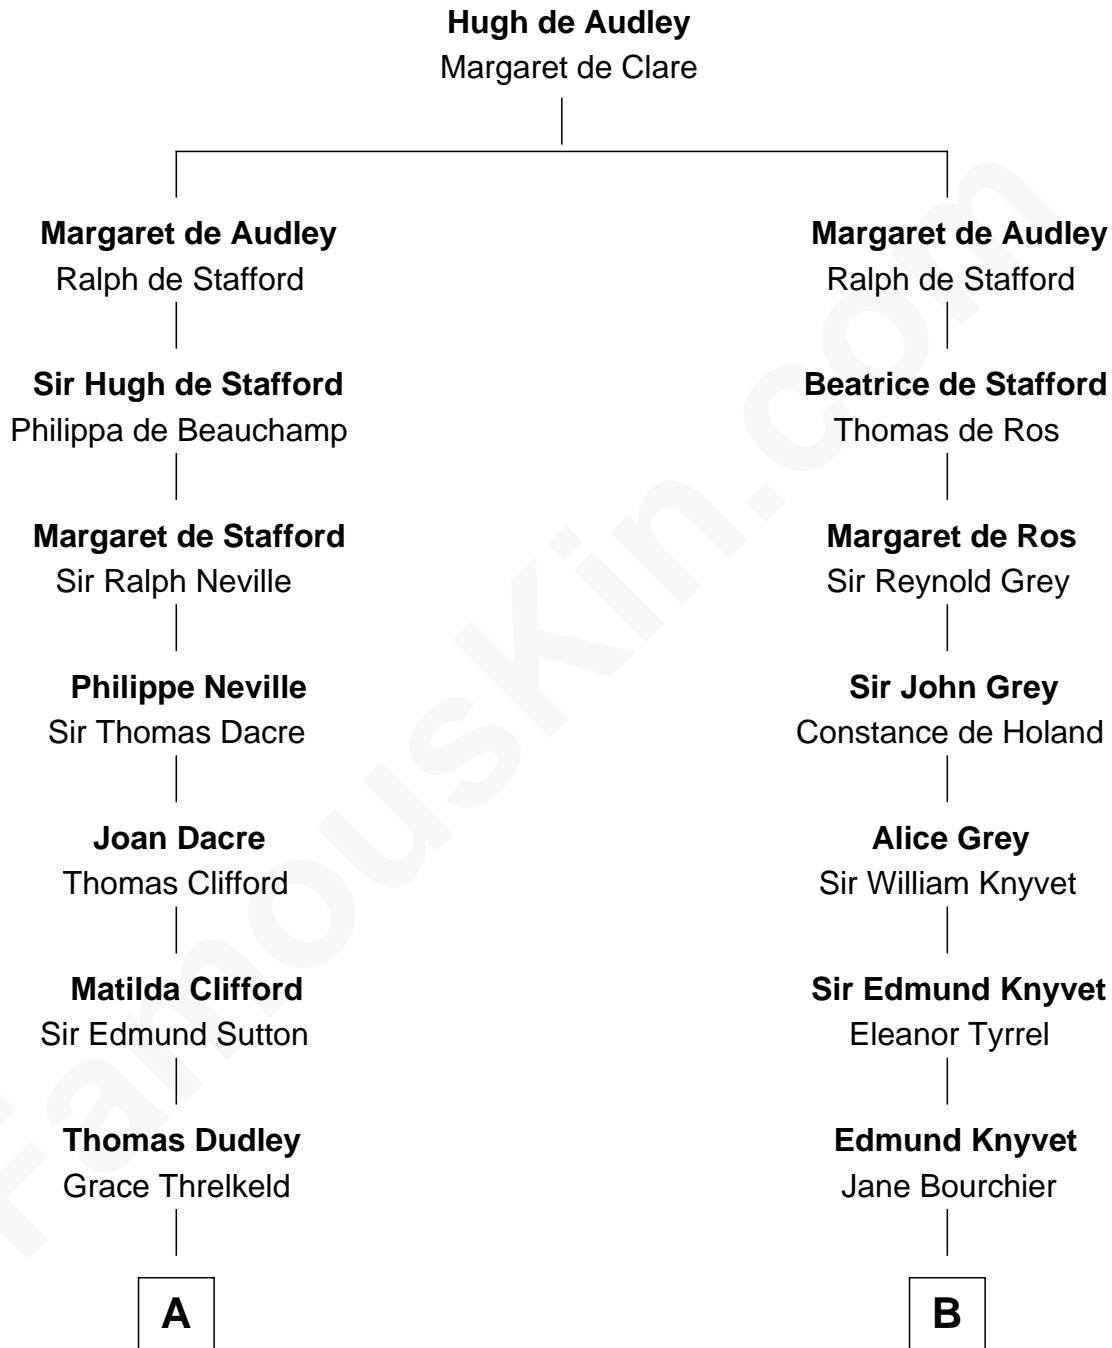

FamousKin.com Relationship Chart of

Princess Diana

Princess of Wales

18th cousin 1 time removed of

Leverett Saltonstall

55th Governor of Massachusetts

C

Albert Edward John Spencer
Cynthia Elinor Beatrix Hamilton

Edward John Spencer
Frances Ruth Burke Roche

Princess Diana
Princess of Wales

D

Richard Middlecott Saltonstall
Eleanor Brooks

Leverett Saltonstall
55th Governor of Massachusetts

FamousKin.com