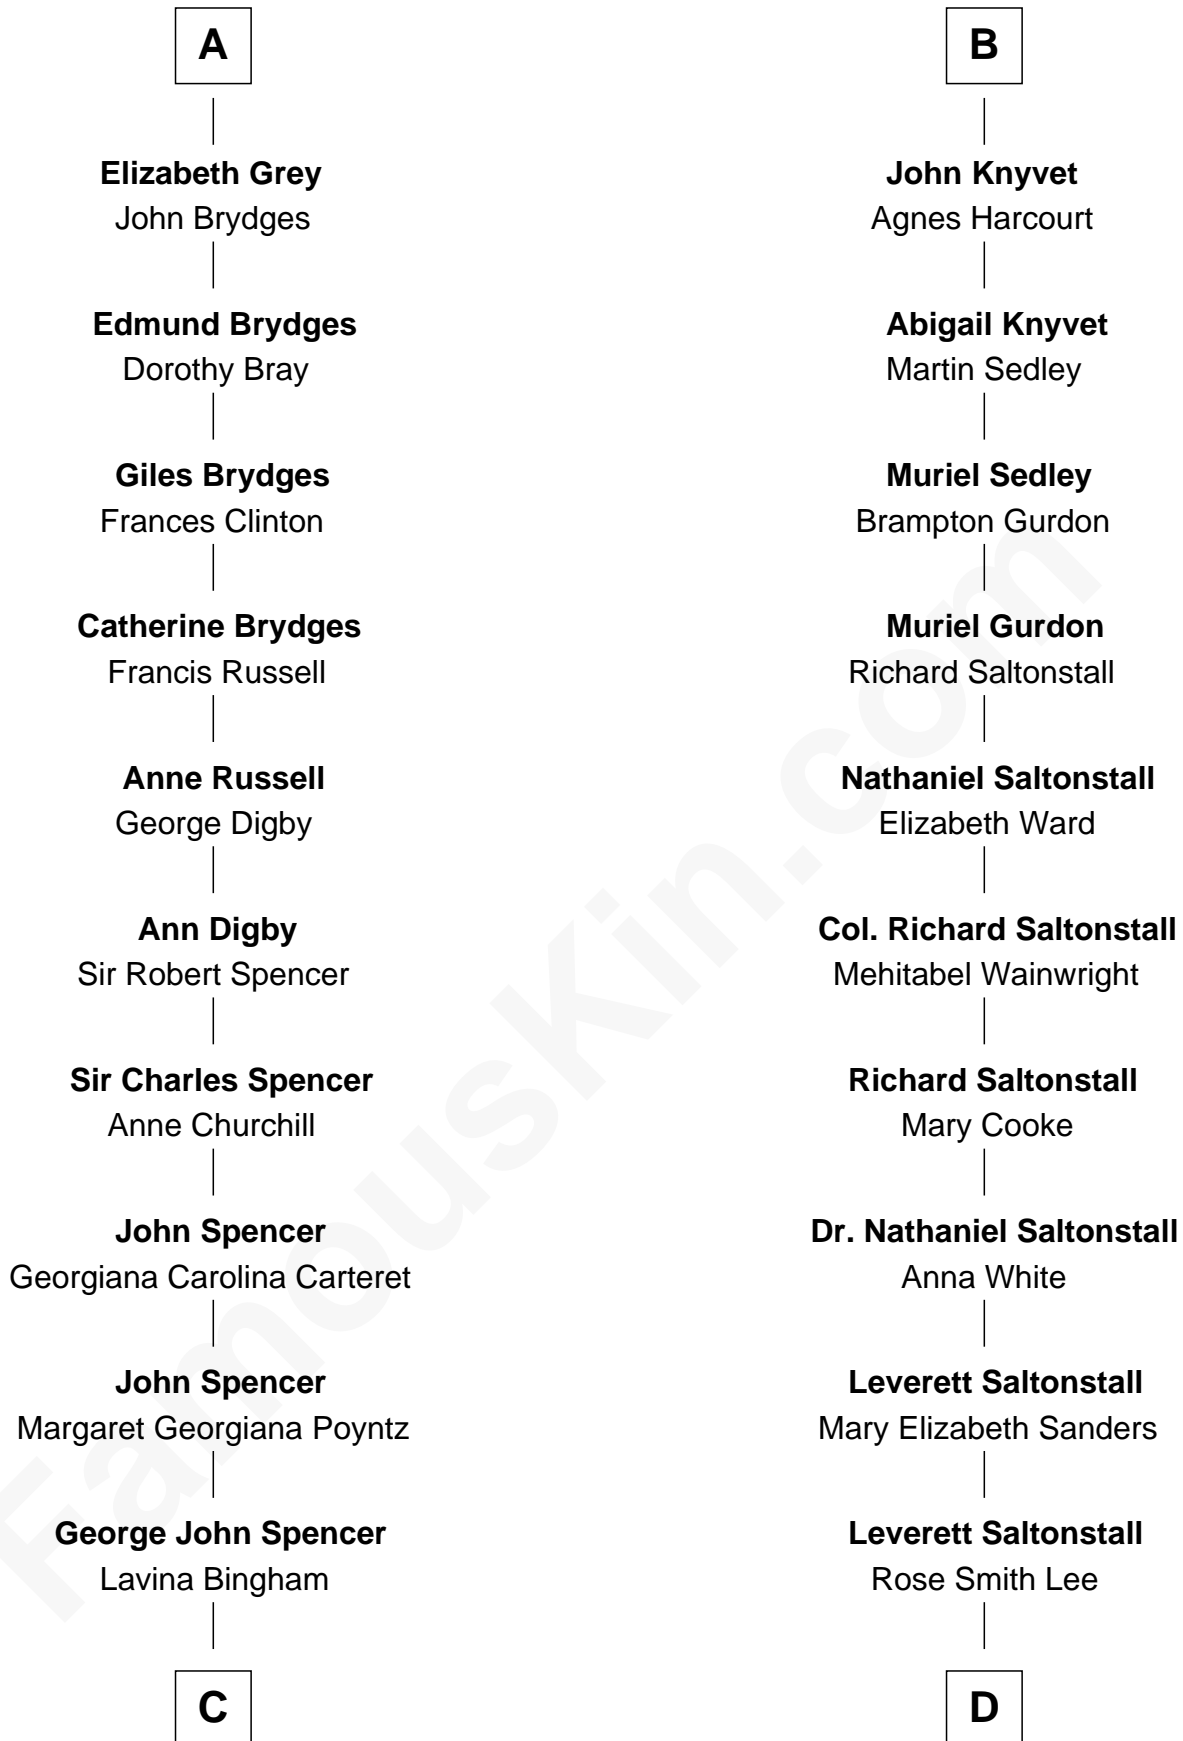

# FamousKin.com Relationship Chart of

**Princess Diana**

*Princess of Wales*

18th cousin 3 times removed of

**Leverett Saltonstall**

*55th Governor of Massachusetts*

**C**

**Frederick Spencer**  
Adelaide Horatia Elizabeth Seymour

**Charles Robert Spencer**  
Margaret Baring

**Albert Edward John Spencer**  
Cynthia Elinor Beatrix Hamilton

**Edward John Spencer**  
Frances Ruth Burke Roche

**Princess Diana**  
*Princess of Wales*

**D**

**Richard Middlecott Saltonstall**  
Eleanor Brooks

**Leverett Saltonstall**  
*55th Governor of Massachusetts*

FamousKin.com