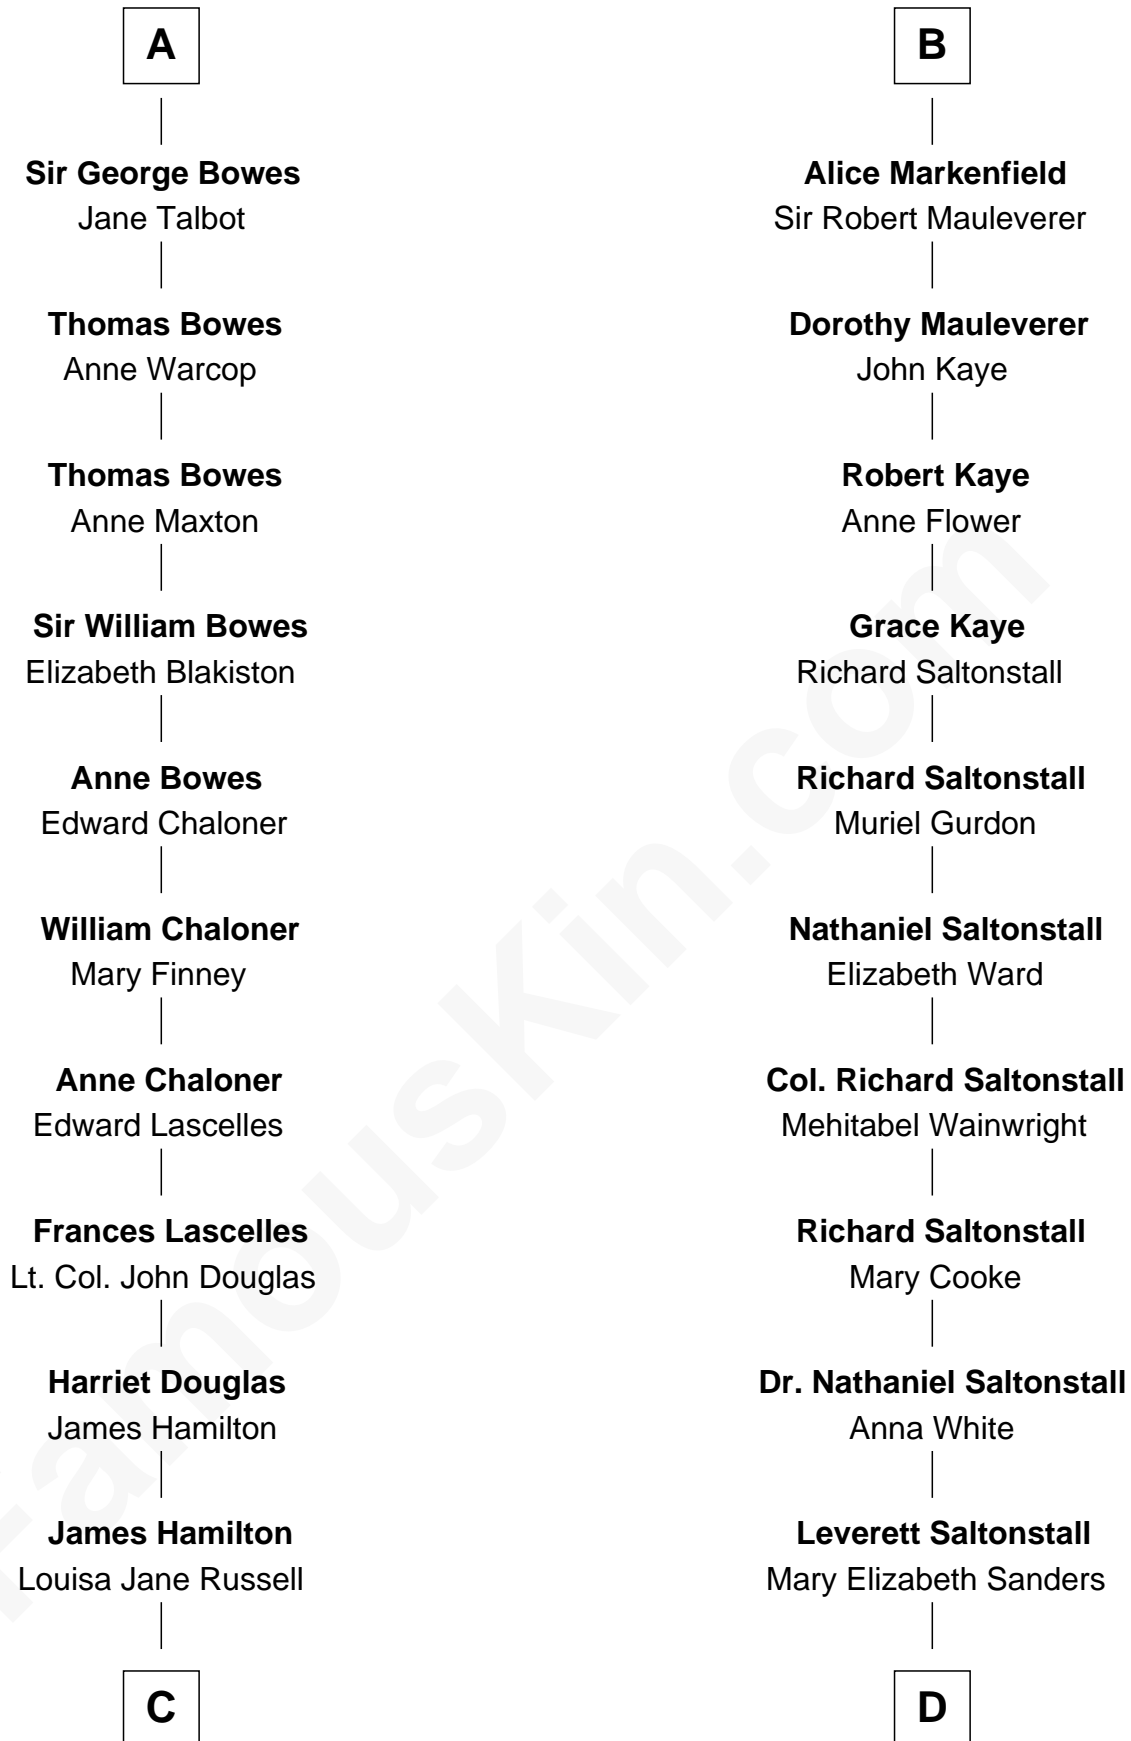

FamousKin.com Relationship Chart of

Princess Diana

Princess of Wales

19th cousin 2 times removed of

Leverett Saltonstall

55th Governor of Massachusetts

Sir John Bulmer

C

James Hamilton
Mary Anna Curzon-Howe

James Albert Edward Hamilton
Rosalind Cecilia Caroline Bingham

Cynthia Elinor Beatrix Hamilton
Albert Edward John Spencer

Edward John Spencer
Frances Ruth Burke Roche

Princess Diana
Princess of Wales

D

Leverett Saltonstall
Rose Smith Lee

Richard Middlecott Saltonstall
Eleanor Brooks

Leverett Saltonstall
55th Governor of Massachusetts

FamousKin.com