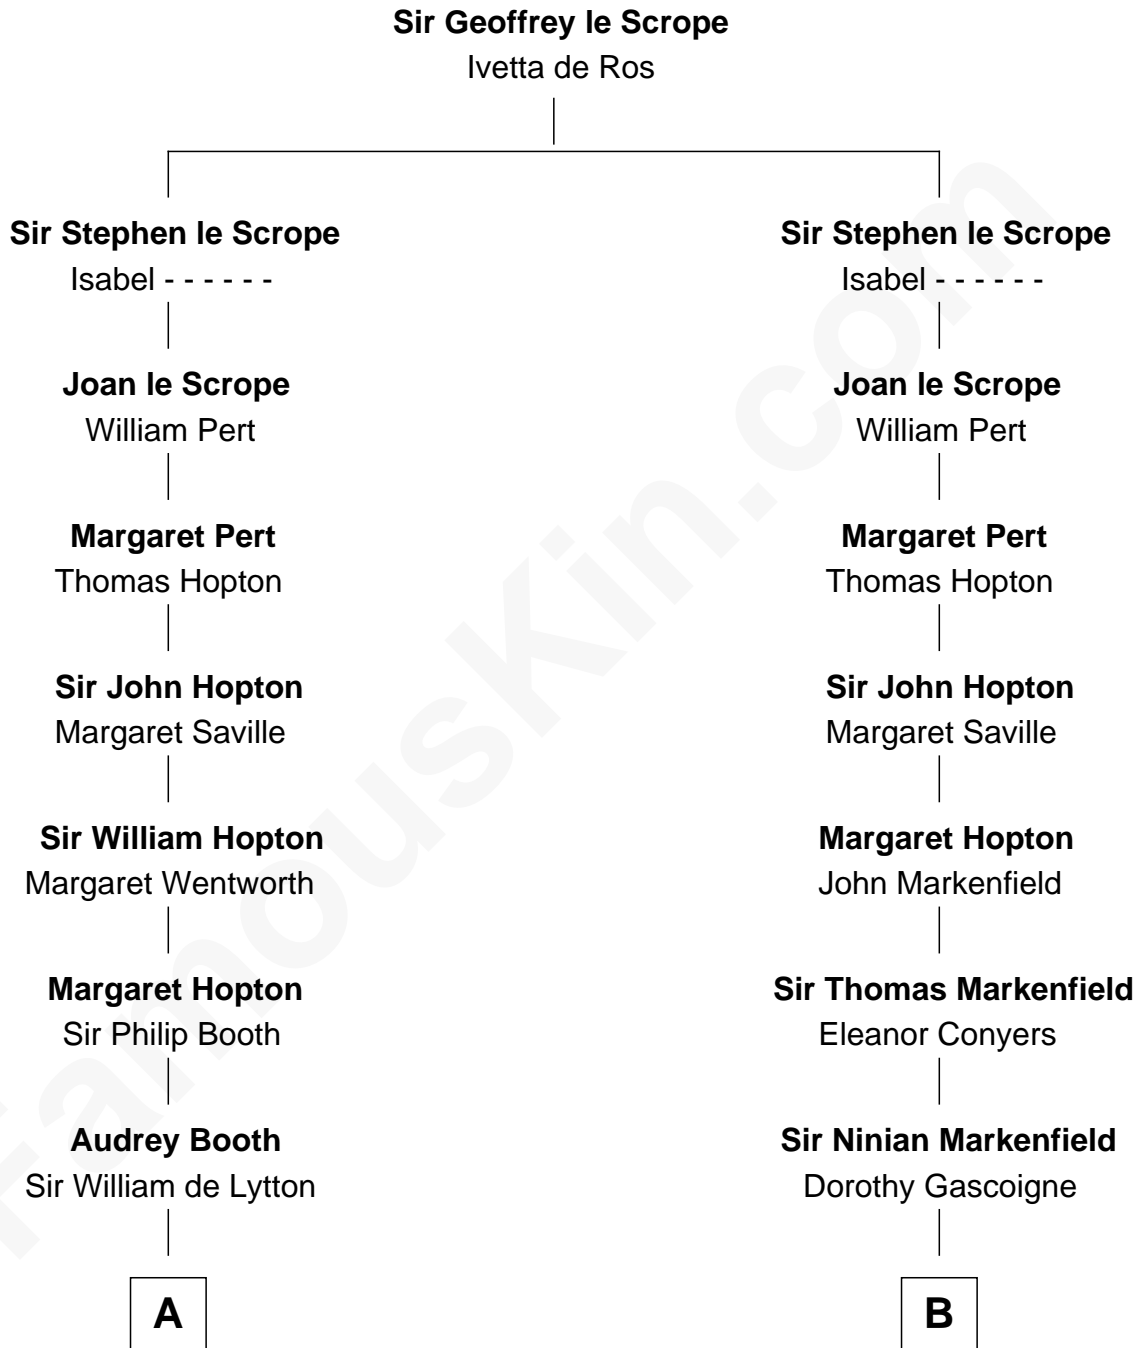

FamousKin.com
Relationship Chart of
Princess Diana
Princess of Wales

19th cousin 2 times removed of
Leverett Saltonstall
55th Governor of Massachusetts

C

Frederick Spencer

Adelaide Horatia Elizabeth Seymour

Charles Robert Spencer

Margaret Baring

Albert Edward John Spencer

Cynthia Elinor Beatrix Hamilton

Edward John Spencer

Frances Ruth Burke Roche

Princess Diana

Princess of Wales

D

Leverett Saltonstall

Rose Smith Lee

Richard Middlecott Saltonstall

Eleanor Brooks

Leverett Saltonstall

55th Governor of Massachusetts

FamousKin.com