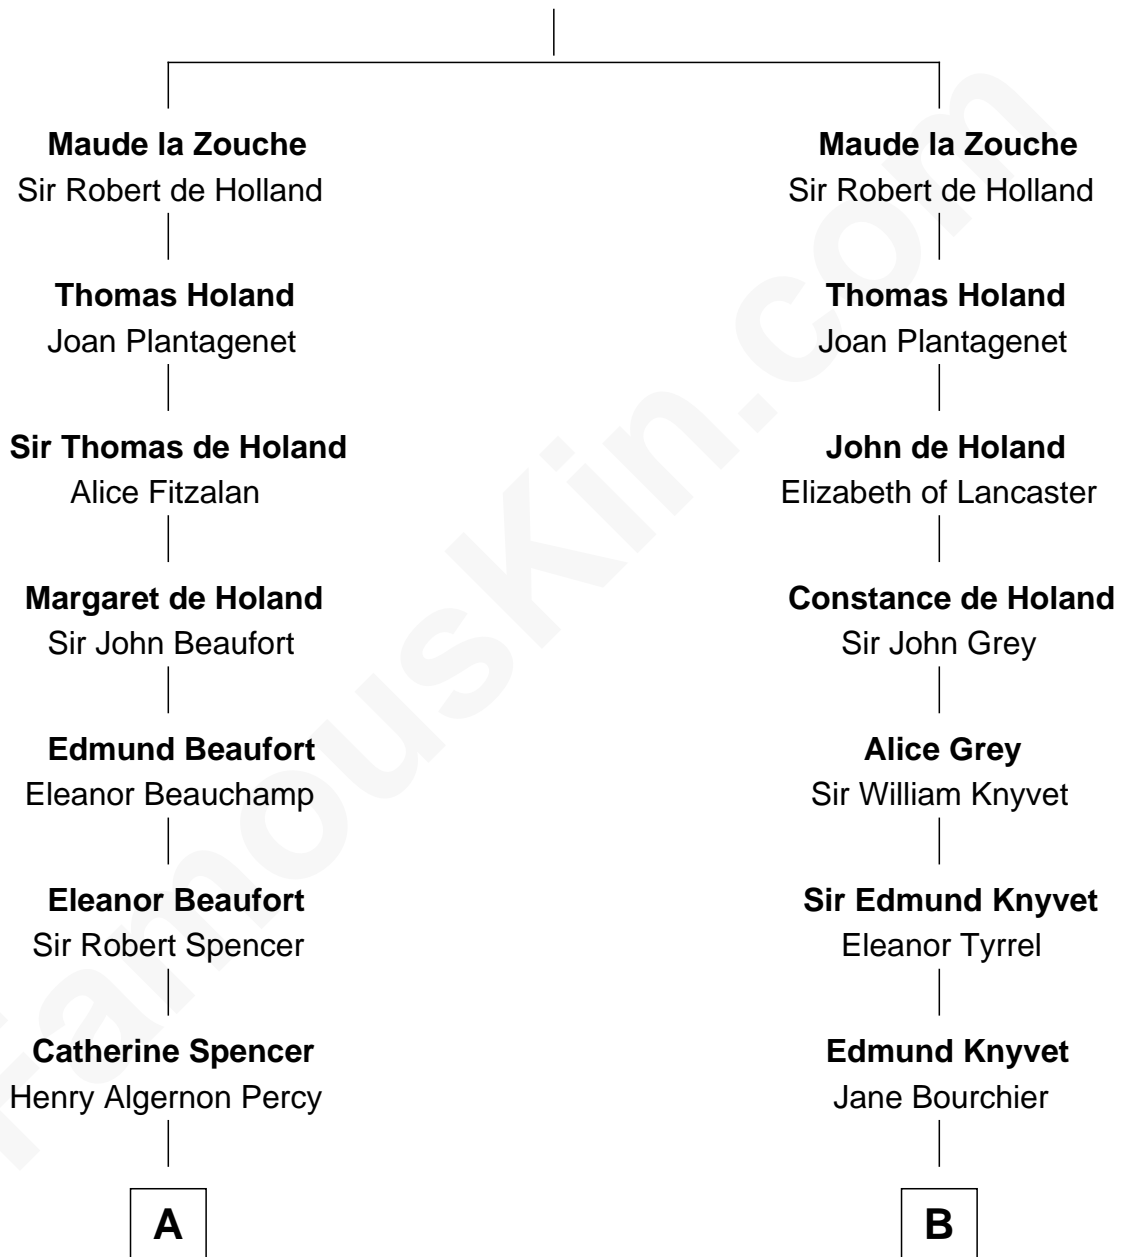

FamousKin.com Relationship Chart of

Princess Diana

Princess of Wales

18th cousin 3 times removed of

Leverett Saltonstall

55th Governor of Massachusetts

Sir Alan la Zouche

Eleanor de Segrave

C

Frederick Spencer

Adelaide Horatia Elizabeth Seymour

Charles Robert Spencer

Margaret Baring

Albert Edward John Spencer

Cynthia Elinor Beatrix Hamilton

Edward John Spencer