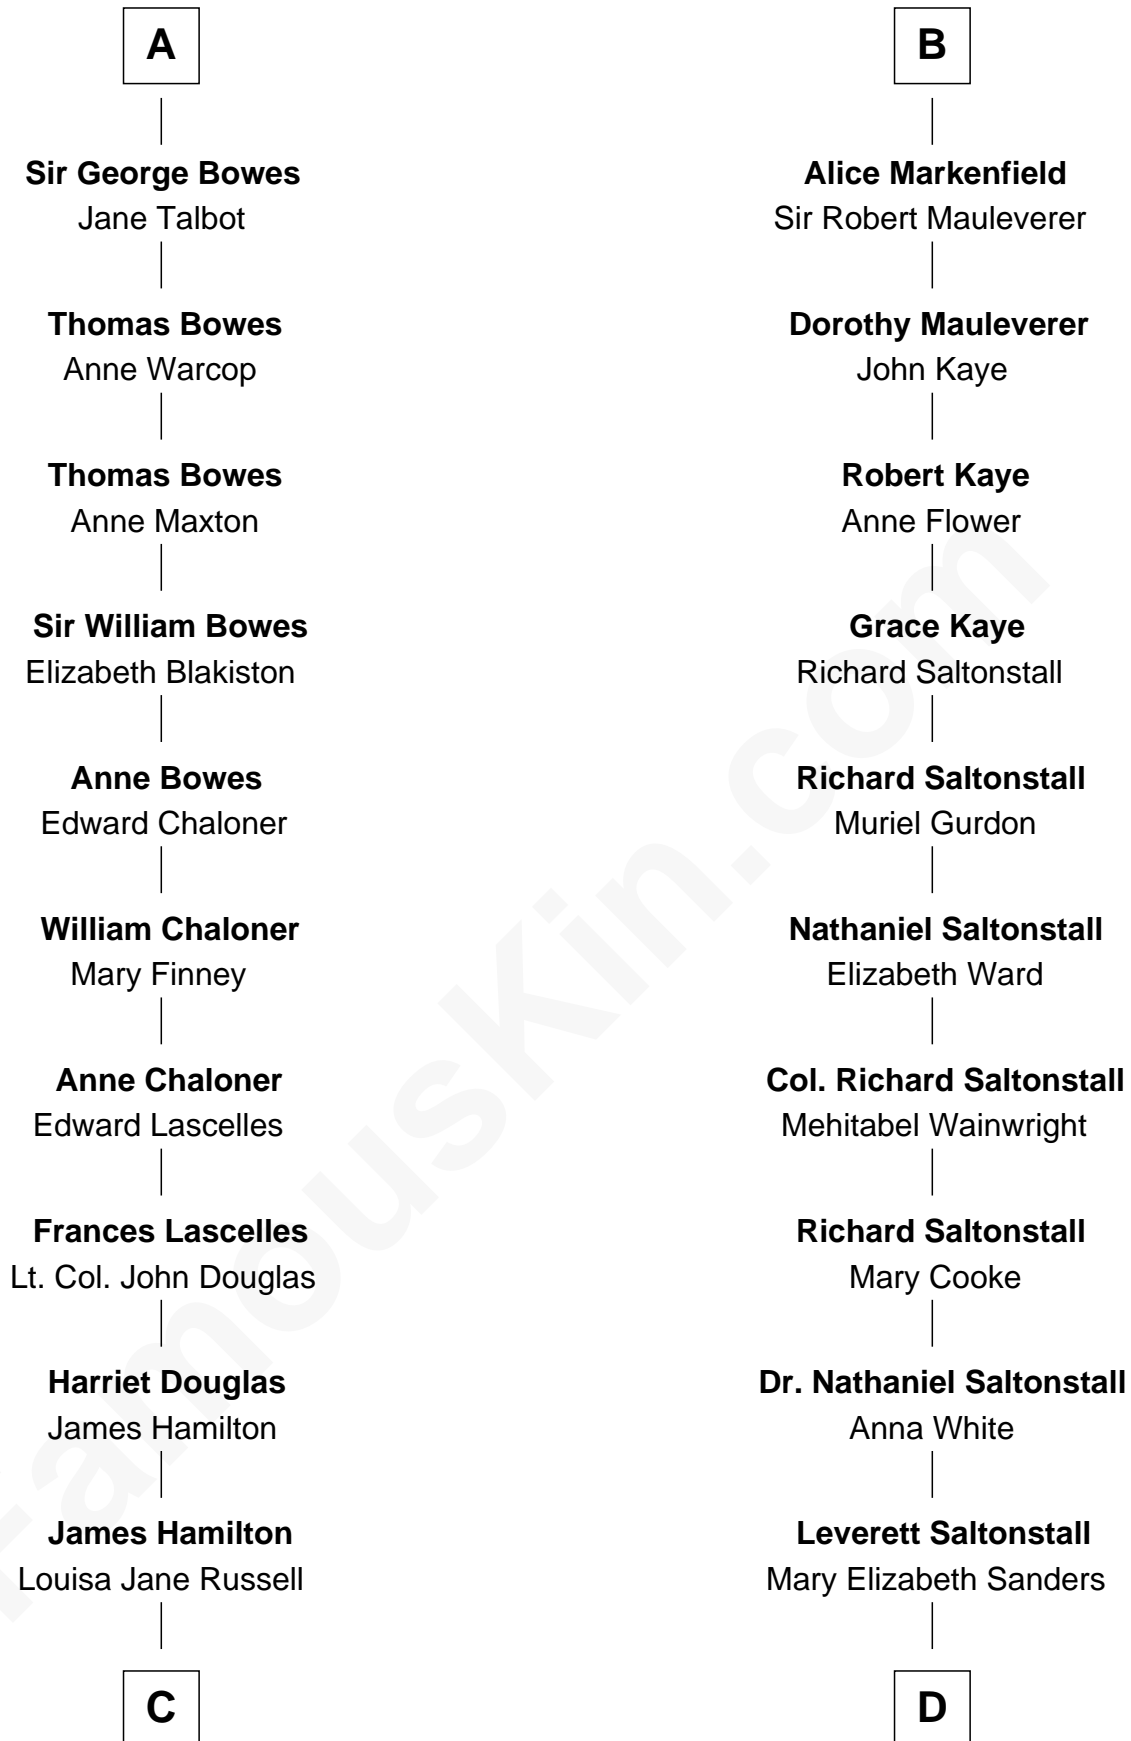

FamousKin.com
Relationship Chart of
Princess Diana
Princess of Wales

19th cousin 2 times removed of
Leverett Saltonstall
55th Governor of Massachusetts

C

James Hamilton
Mary Anna Curzon-Howe

James Albert Edward Hamilton
Rosalind Cecilia Caroline Bingham

Cynthia Elinor Beatrix Hamilton
Albert Edward John Spencer

Edward John Spencer
Frances Ruth Burke Roche

Princess Diana
Princess of Wales

D

Leverett Saltonstall
Rose Smith Lee

Richard Middlecott Saltonstall
Eleanor Brooks

Leverett Saltonstall
55th Governor of Massachusetts

FamousKin.com