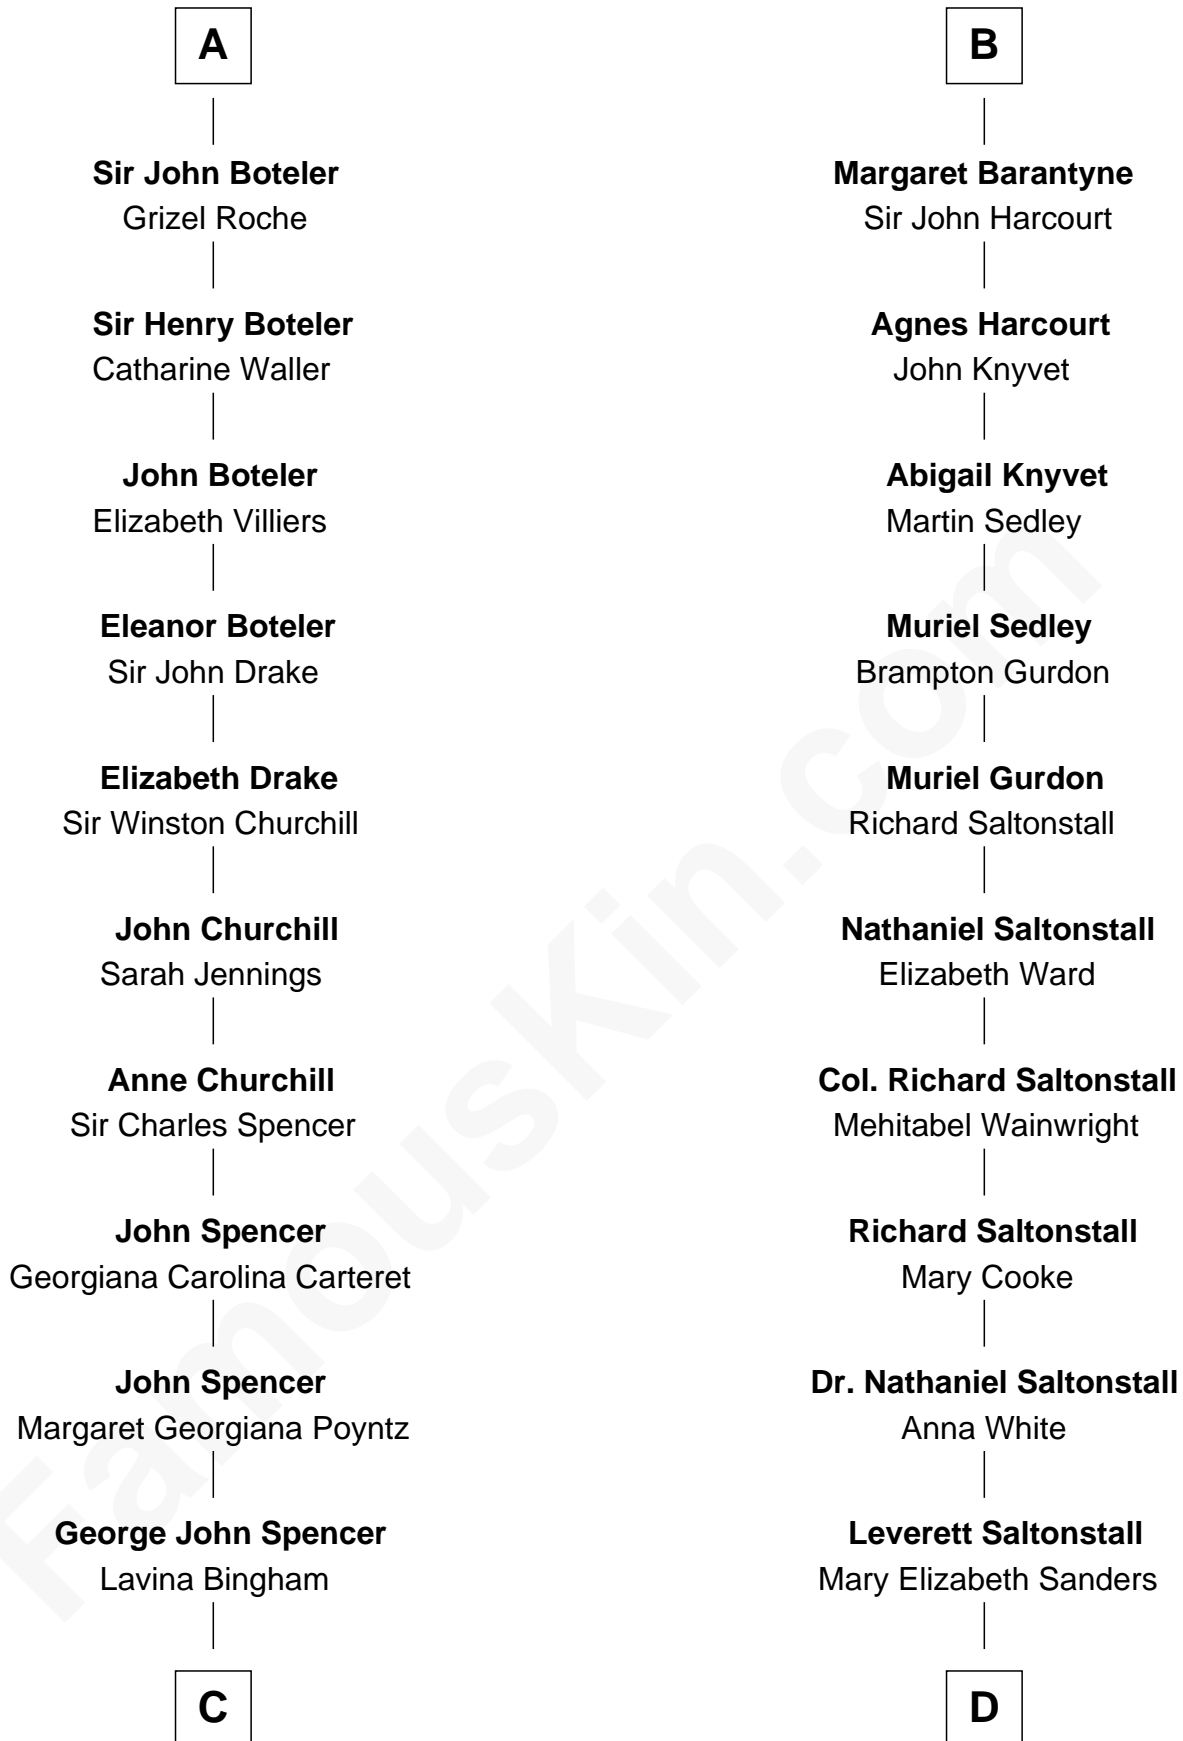

FamousKin.com
Relationship Chart of
Princess Diana
Princess of Wales

19th cousin 2 times removed of
Leverett Saltonstall
55th Governor of Massachusetts

Sir Walter de Norwich

C

Frederick Spencer

Adelaide Horatia Elizabeth Seymour

Charles Robert Spencer

Margaret Baring

Albert Edward John Spencer

Cynthia Elinor Beatrix Hamilton

Edward John Spencer

Frances Ruth Burke Roche

Princess Diana

Princess of Wales

D

Leverett Saltonstall

Rose Smith Lee

Richard Middlecott Saltonstall

Eleanor Brooks

Leverett Saltonstall

55th Governor of Massachusetts

FamousKin.com