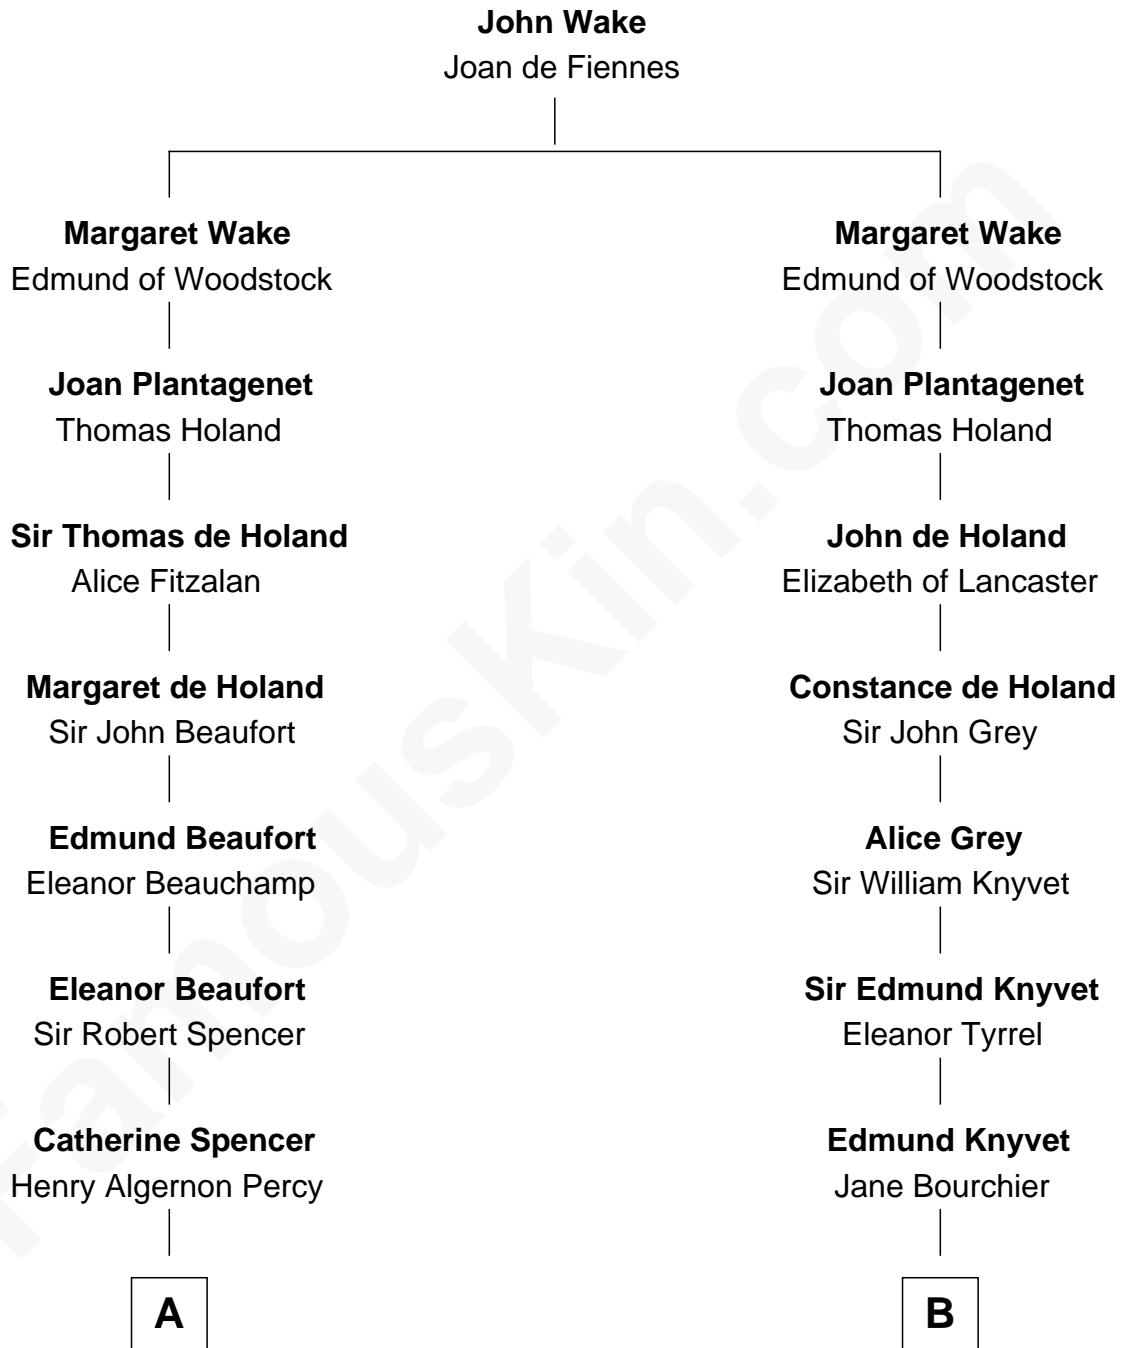

FamousKin.com
Relationship Chart of
Princess Diana
Princess of Wales

18th cousin 3 times removed of
Leverett Saltonstall
55th Governor of Massachusetts

C

Frederick Spencer

Adelaide Horatia Elizabeth Seymour

Charles Robert Spencer

Margaret Baring

Albert Edward John Spencer

Cynthia Elinor Beatrix Hamilton

Edward John Spencer

Frances Ruth Burke Roche

Princess Diana

Princess of Wales

D

Richard Middlecott Saltonstall

Eleanor Brooks

Leverett Saltonstall

55th Governor of Massachusetts

FamousKin.com