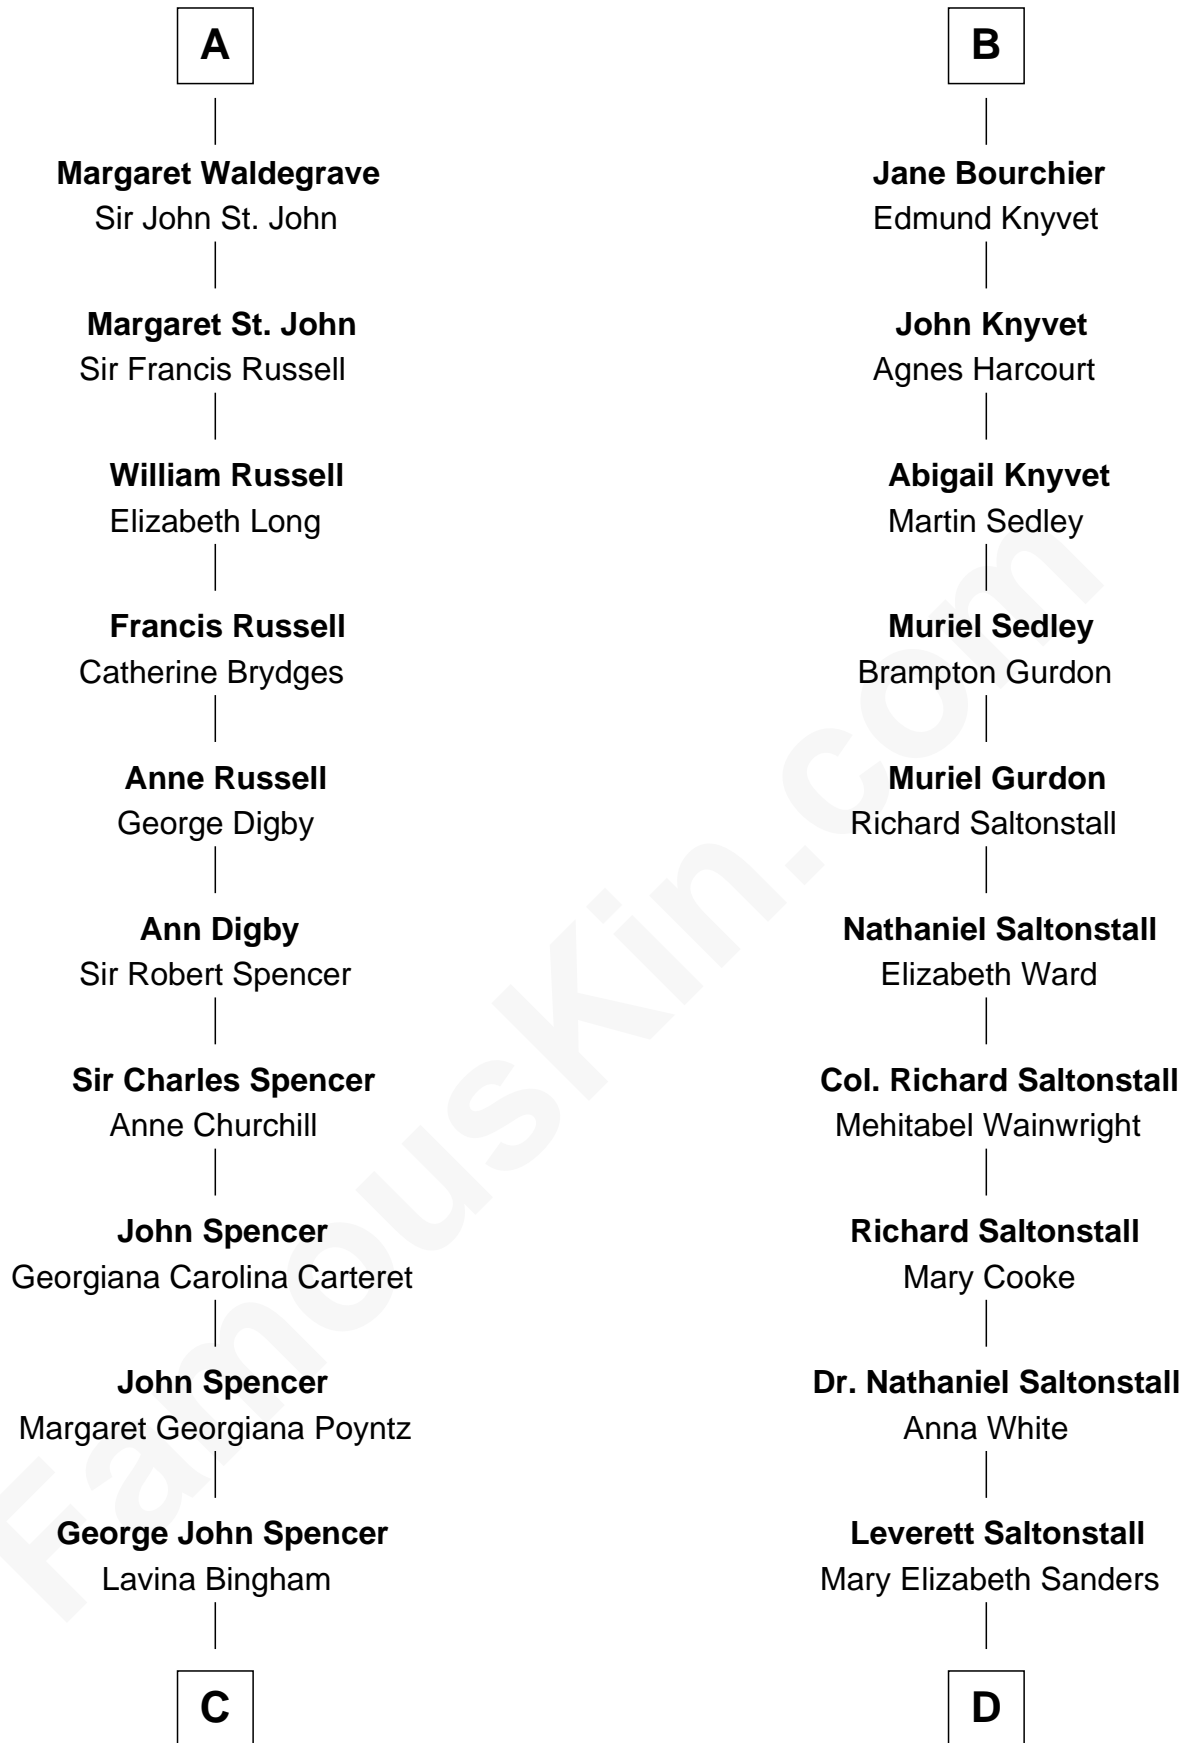

FamousKin.com

Relationship Chart of

Princess Diana

Princess of Wales

19th cousin 2 times removed of

Leverett Saltonstall
55th Governor of Massachusetts

C

Frederick Spencer

Adelaide Horatia Elizabeth Seymour

Charles Robert Spencer

Margaret Baring

Albert Edward John Spencer

Cynthia Elinor Beatrix Hamilton

Edward John Spencer

Frances Ruth Burke Roche

Princess Diana