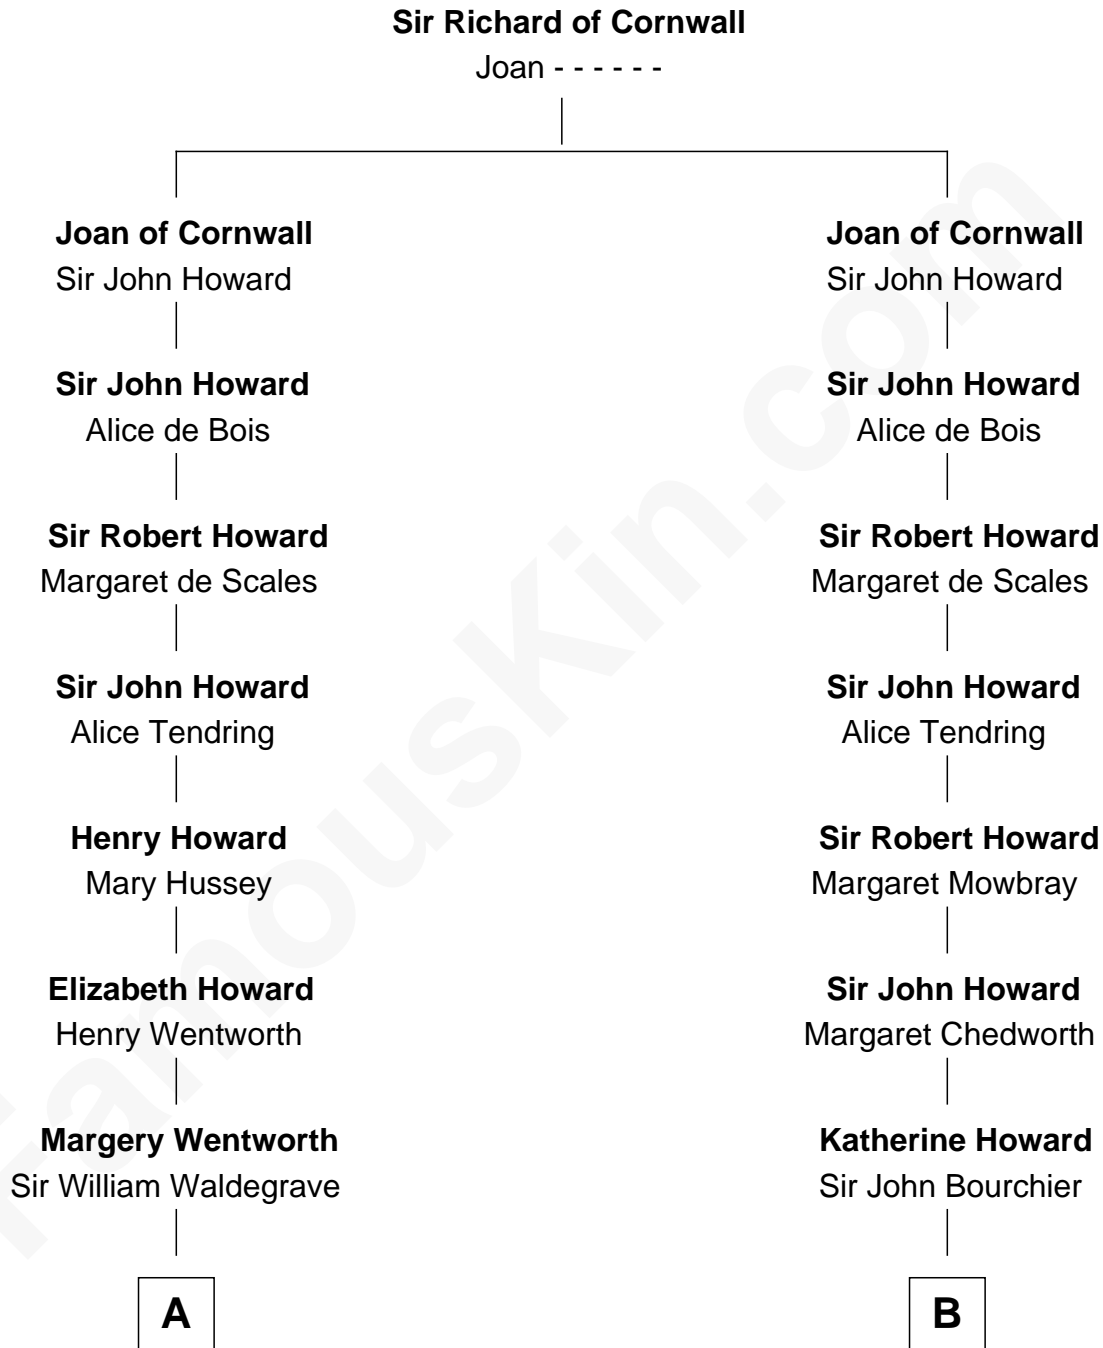

FamousKin.com

Relationship Chart of

Princess Diana

Princess of Wales

19th cousin 2 times removed of

Leverett Saltonstall
55th Governor of Massachusetts

C

Frederick Spencer

Adelaide Horatia Elizabeth Seymour

Charles Robert Spencer

Margaret Baring

Albert Edward John Spencer

Cynthia Elinor Beatrix Hamilton

Edward John Spencer

Frances Ruth Burke Roche

Princess Diana