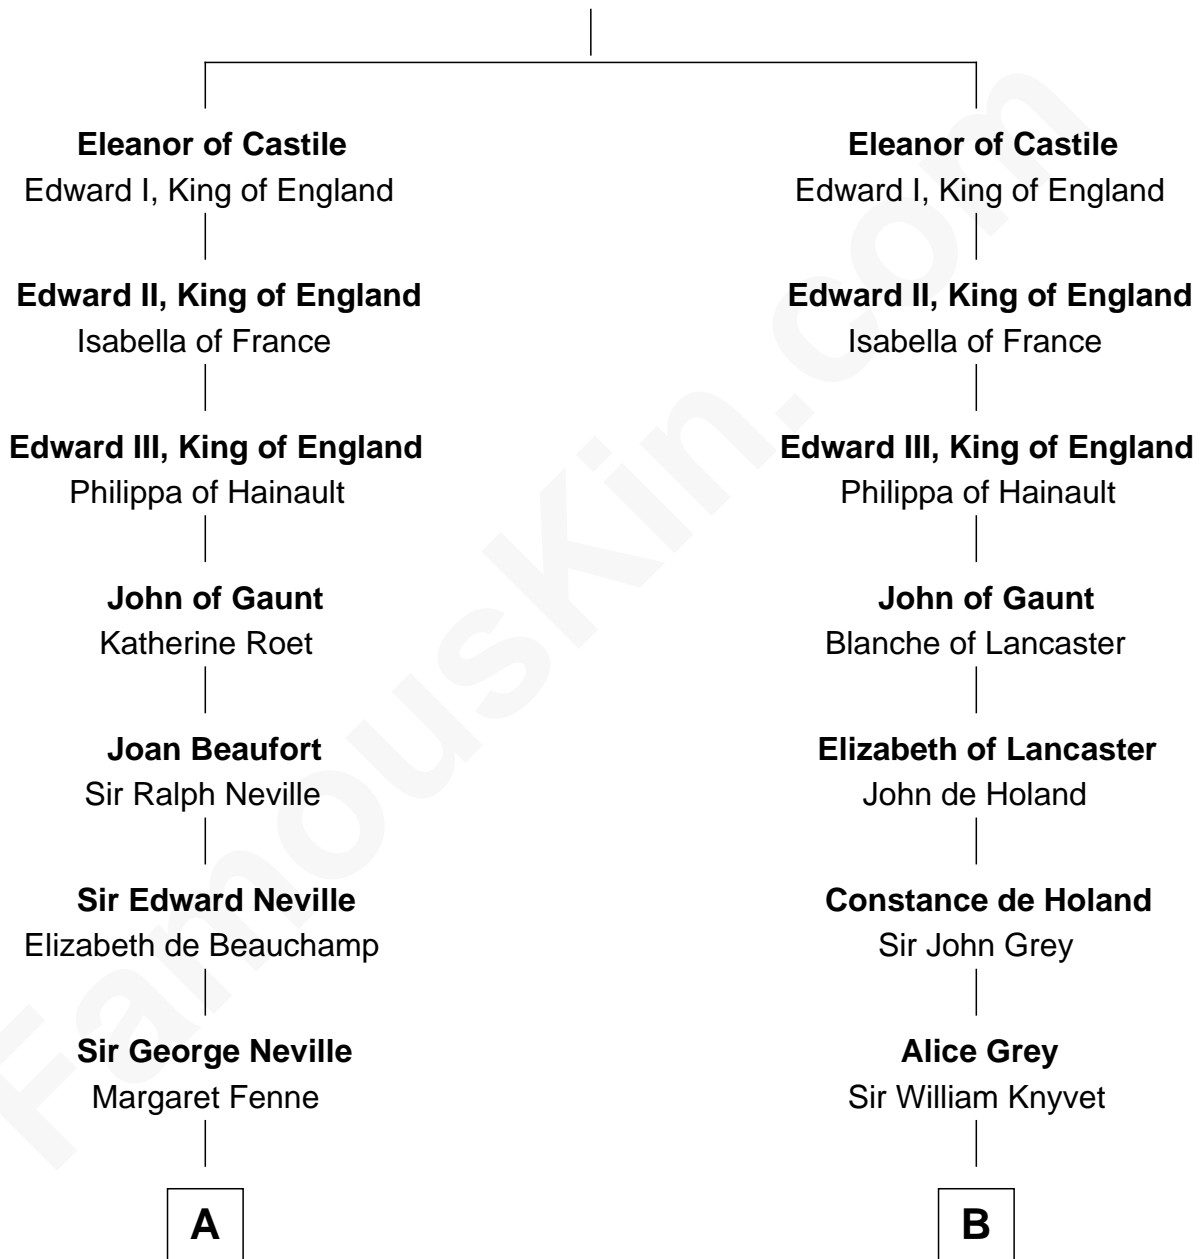

FamousKin.com Relationship Chart of

Princess Diana

Princess of Wales

20th cousin 1 time removed of

Leverett Saltonstall

55th Governor of Massachusetts

Ferdinand III, King of Castile

Joanna of Ponthieu

C

Frederick Spencer
Adelaide Horatia Elizabeth Seymour

Charles Robert Spencer
Margaret Baring

Albert Edward John Spencer
Cynthia Elinor Beatrix Hamilton

Edward John Spencer
Frances Ruth Burke Roche

Princess Diana
Princess of Wales

D

Leverett Saltonstall
Mary Elizabeth Sanders

Leverett Saltonstall
Rose Smith Lee

Richard Middlecott Saltonstall
Eleanor Brooks

Leverett Saltonstall
55th Governor of Massachusetts