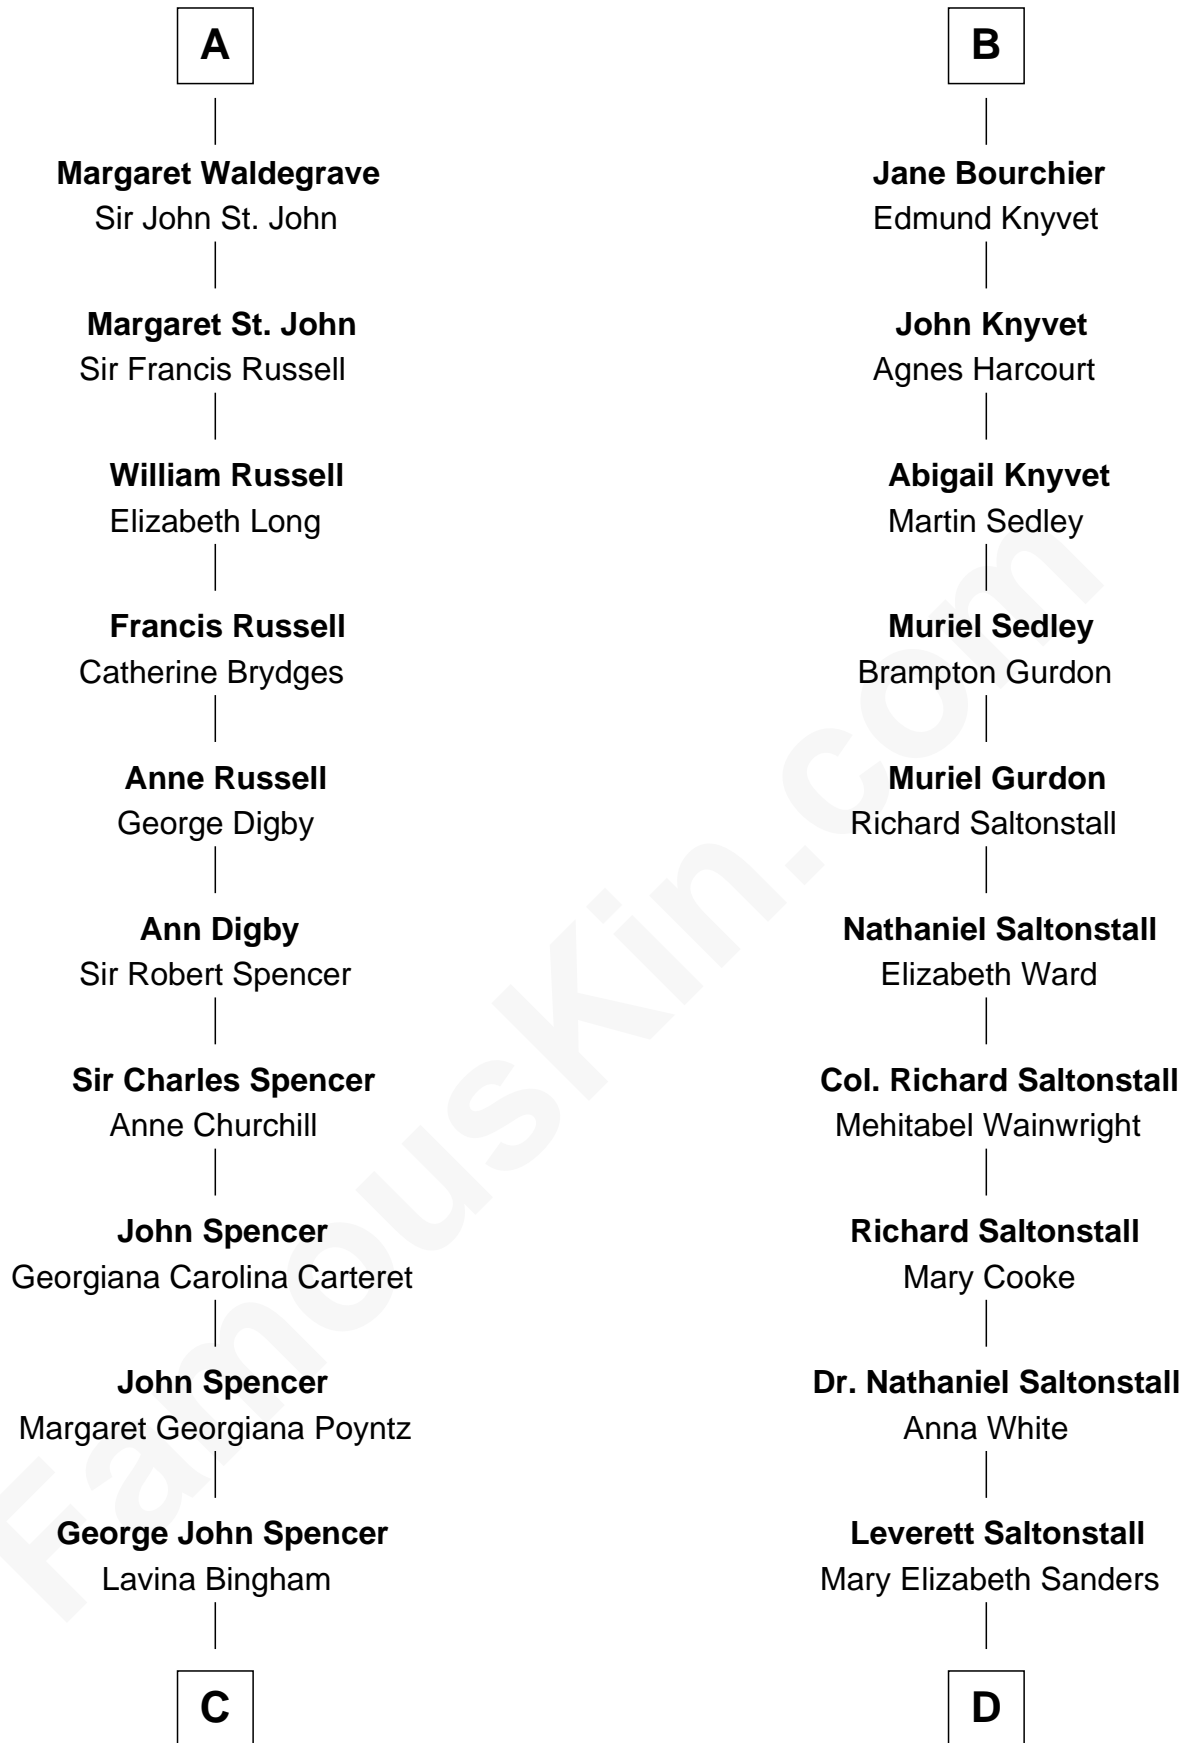

FamousKin.com Relationship Chart of

Princess Diana

Princess of Wales

19th cousin 2 times removed of

Leverett Saltonstall

55th Governor of Massachusetts

Sir William le Latimer

C

Frederick Spencer

Adelaide Horatia Elizabeth Seymour

Charles Robert Spencer

Margaret Baring

Albert Edward John Spencer

Cynthia Elinor Beatrix Hamilton

Edward John Spencer

Frances Ruth Burke Roche