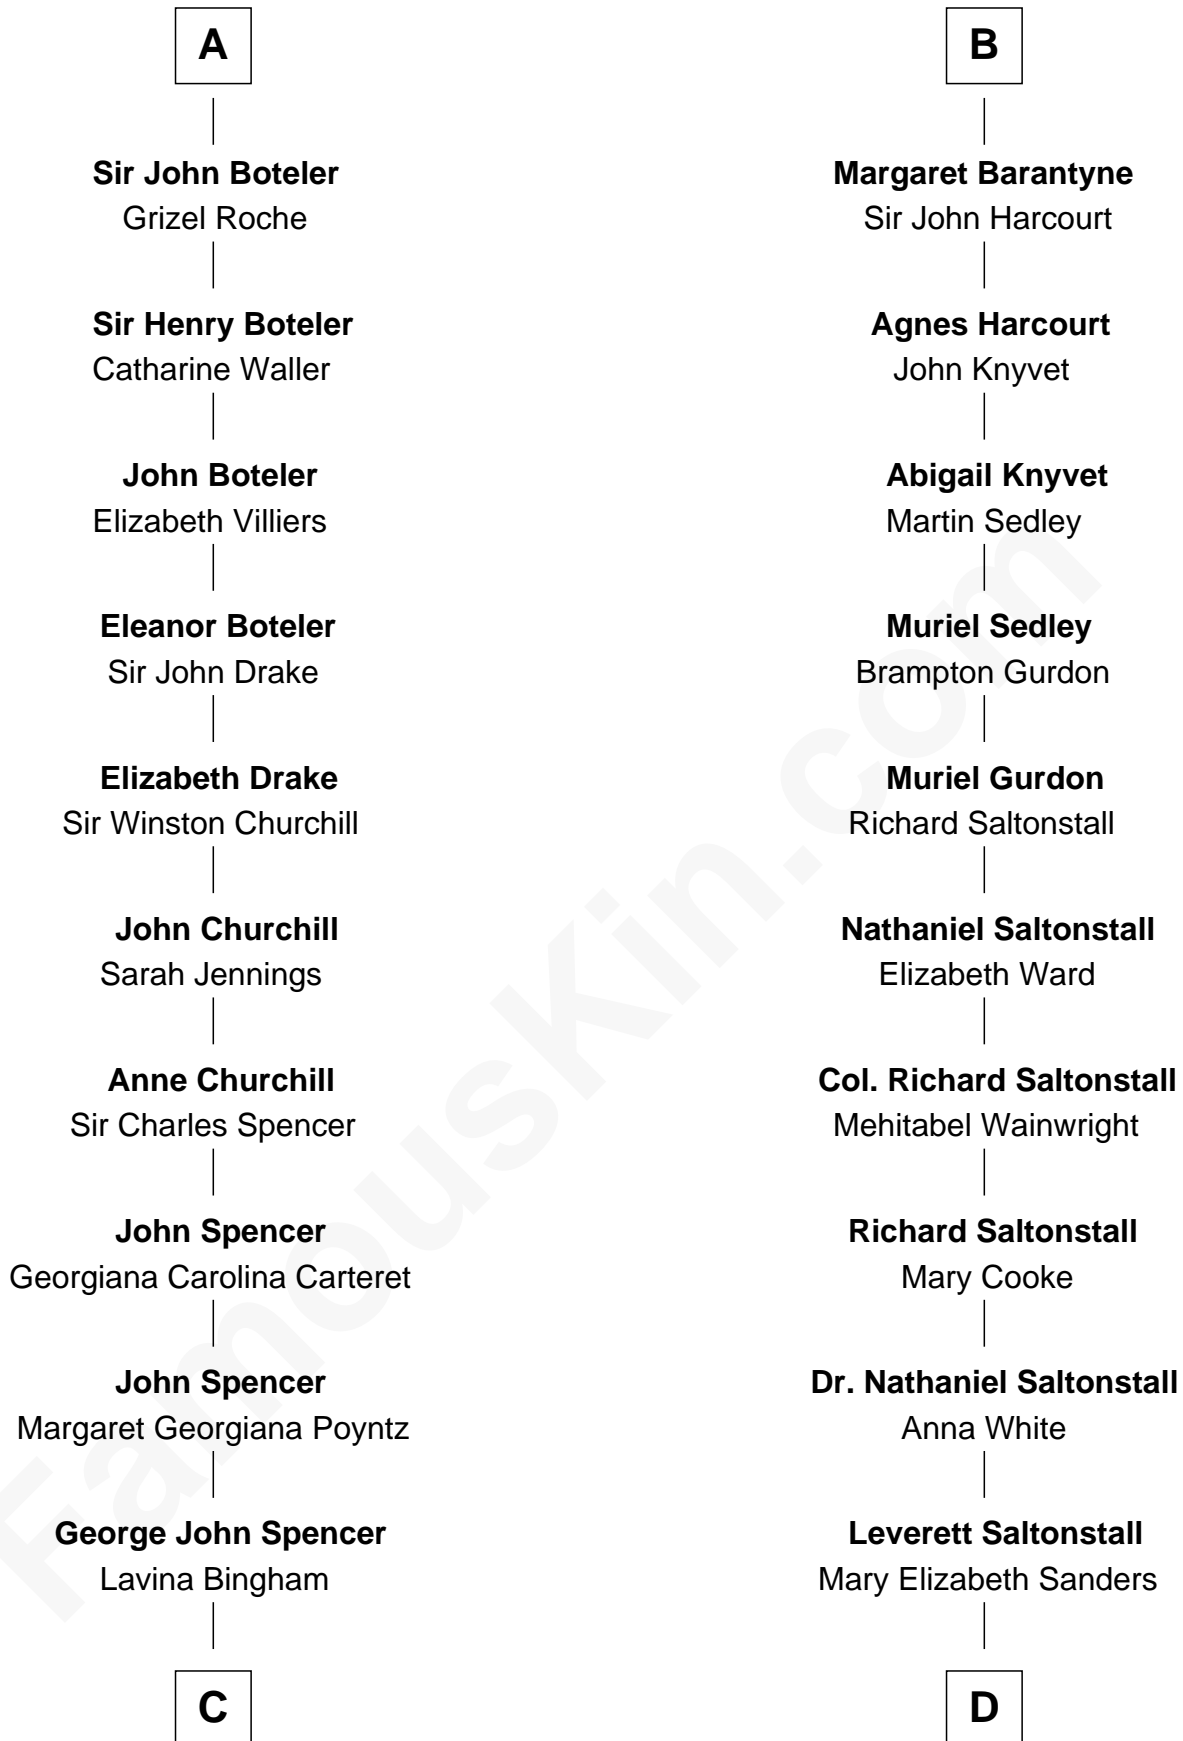

FamousKin.com
Relationship Chart of
Princess Diana
Princess of Wales

19th cousin 2 times removed of
Leverett Saltonstall
55th Governor of Massachusetts

C

Frederick Spencer

Adelaide Horatia Elizabeth Seymour

Charles Robert Spencer

Margaret Baring

Albert Edward John Spencer

Cynthia Elinor Beatrix Hamilton

Edward John Spencer

Frances Ruth Burke Roche

Princess Diana

Princess of Wales

D

Leverett Saltonstall

Rose Smith Lee

Richard Middlecott Saltonstall

Eleanor Brooks

Leverett Saltonstall

55th Governor of Massachusetts

FamousKin.com