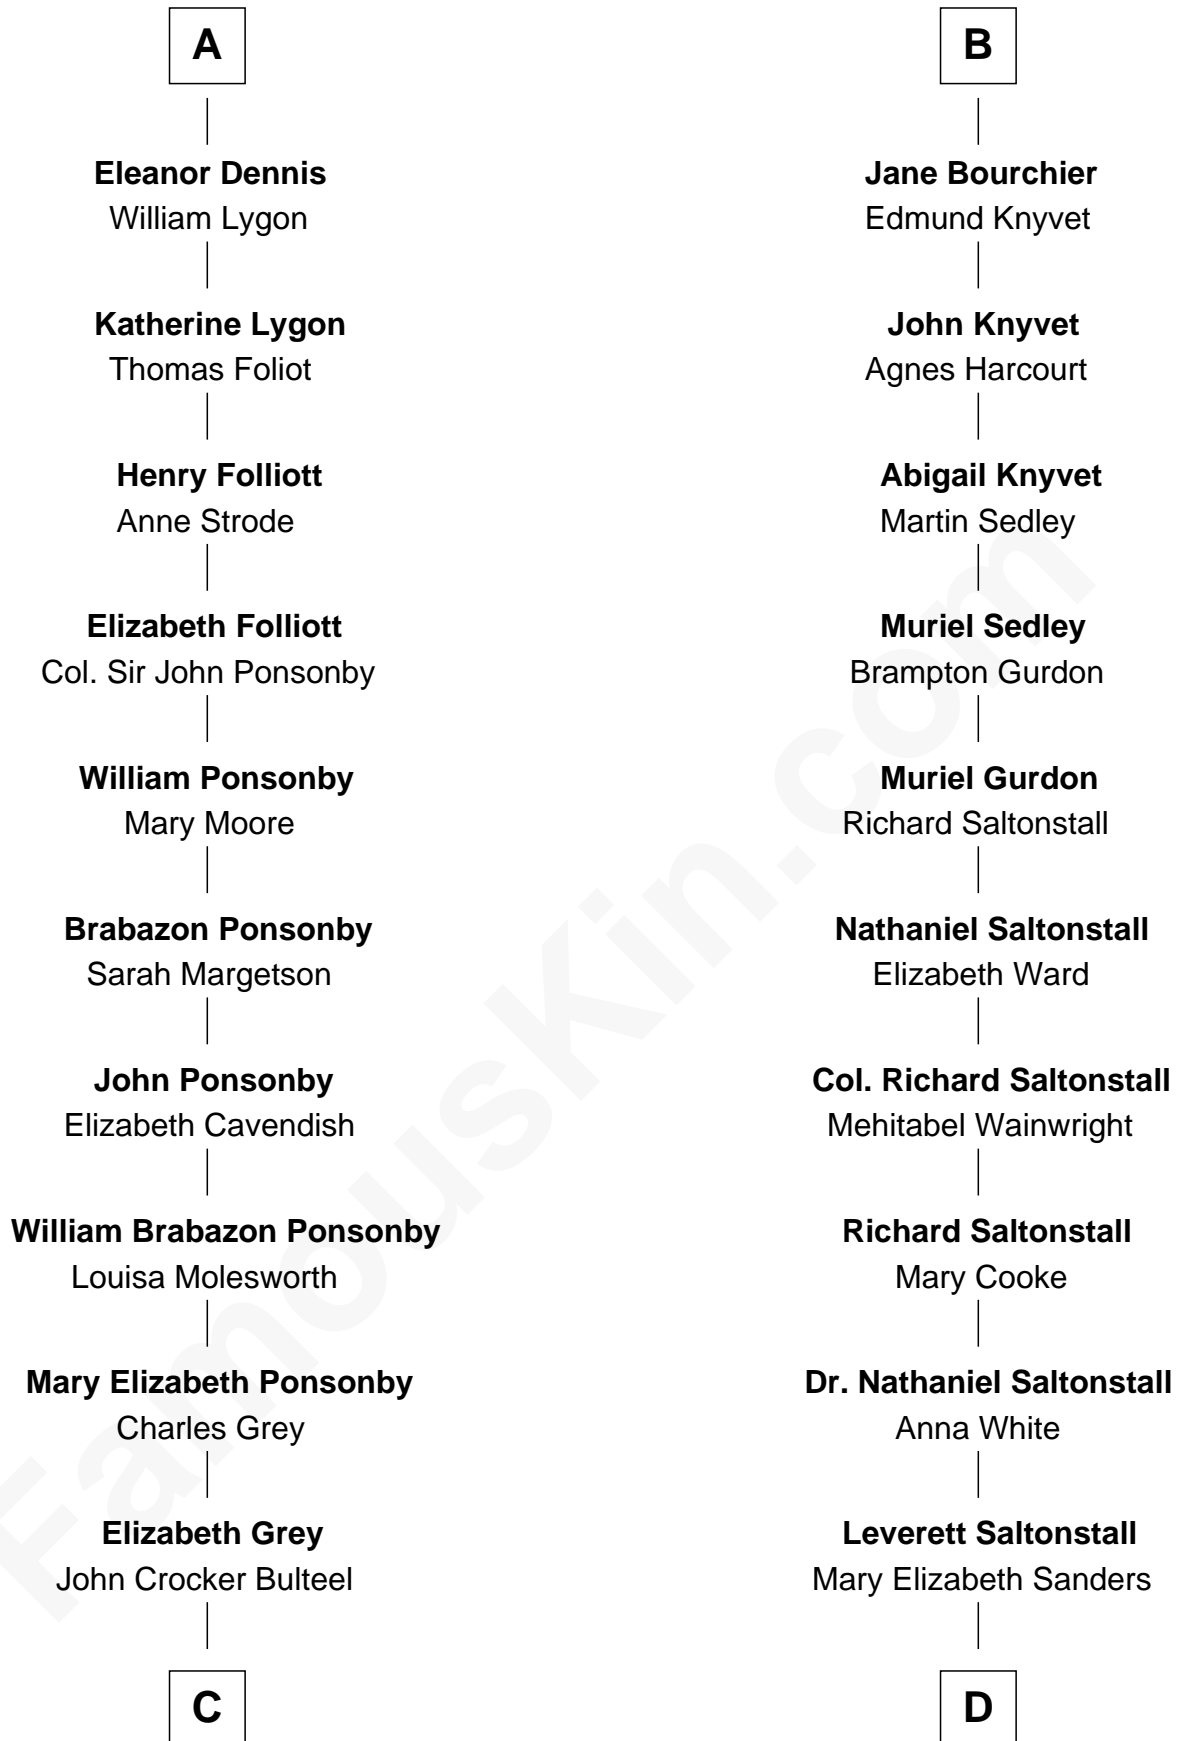

FamousKin.com

Relationship Chart of

Princess Diana

Princess of Wales

19th cousin 2 times removed of

Leverett Saltonstall
55th Governor of Massachusetts

C

Louisa Emily Charlotte Bulteel

Edward Charles Baring

Margaret Baring

Charles Robert Spencer

Albert Edward John Spencer

Cynthia Elinor Beatrix Hamilton

Edward John Spencer

Frances Ruth Burke Roche

Princess Diana

Princess of Wales

D

Leverett Saltonstall

Rose Smith Lee

Richard Middlecott Saltonstall

Eleanor Brooks

Leverett Saltonstall

55th Governor of Massachusetts