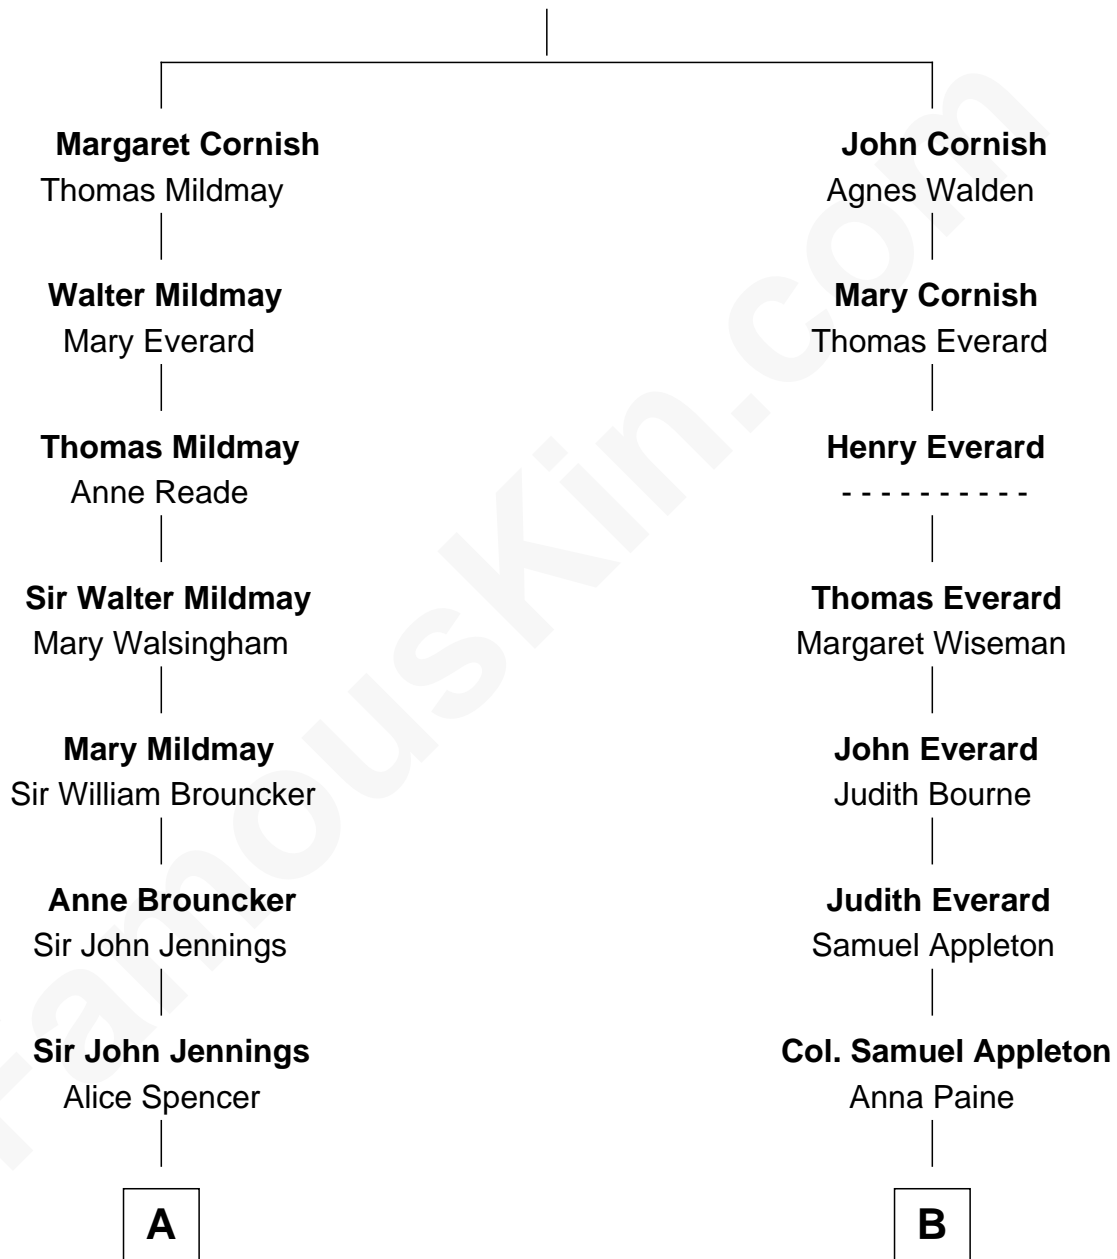

FamousKin.com Relationship Chart of

Princess Diana

Princess of Wales

16th cousin 1 time removed of

Tim Robbins

TV and Movie Actor

John Cornish

A

Richard Jennings
Frances Thornhurst

Sarah Jennings
John Churchill

Anne Churchill
Sir Charles Spencer

John Spencer
Georgiana Carolina Carteret

John Spencer
Margaret Georgiana Poyntz

George John Spencer
Lavina Bingham

Frederick Spencer
Adelaide Horatia Elizabeth Seymour

Charles Robert Spencer
Margaret Baring

Albert Edward John Spencer
Cynthia Elinor Beatrix Hamilton

Edward John Spencer
Frances Ruth Burke Roche

Princess Diana