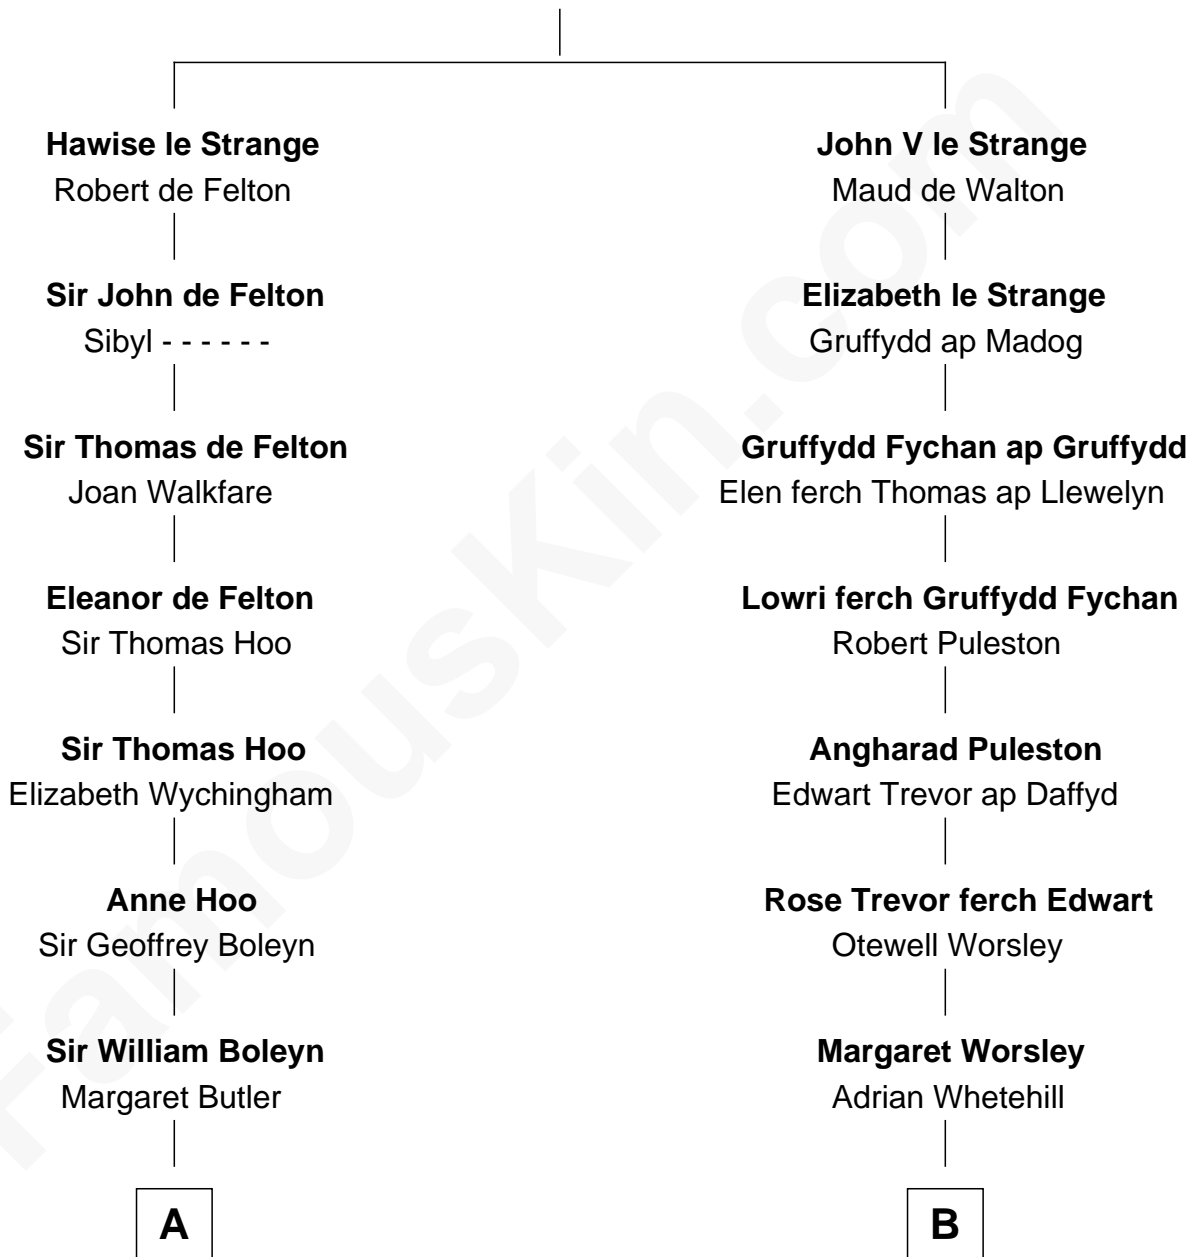

FamousKin.com Relationship Chart of

Princess Diana

Princess of Wales

21st cousin of

Tim Robbins

TV and Movie Actor

John IV le Strange

Joan de Somery

C

Frederick Spencer
Adelaide Horatia Elizabeth Seymour

Charles Robert Spencer
Margaret Baring

Albert Edward John Spencer
Cynthia Elinor Beatrix Hamilton

Edward John Spencer
Frances Ruth Burke Roche

Princess Diana
Princess of Wales