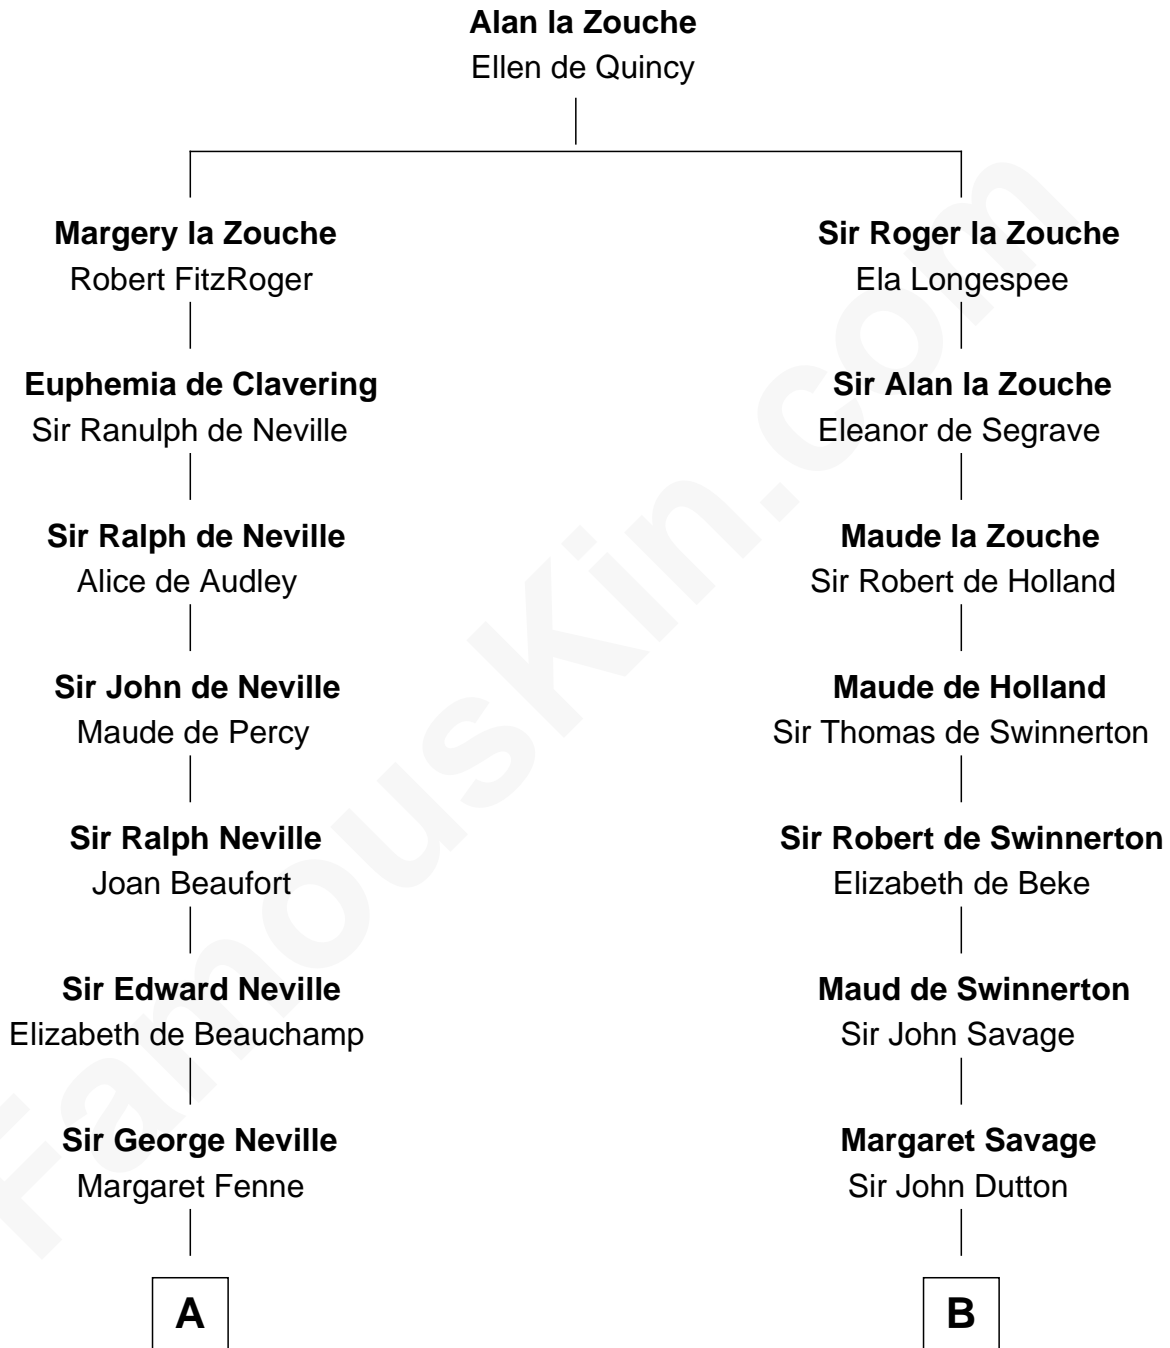

FamousKin.com

Relationship Chart of

Princess Diana

Princess of Wales

18th cousin 3 times removed of

Abraham Baldwin
Signer of the U.S. Constitution

C

Frederick Spencer

Adelaide Horatia Elizabeth Seymour

Charles Robert Spencer

Margaret Baring

Albert Edward John Spencer

Cynthia Elinor Beatrix Hamilton

Edward John Spencer

Frances Ruth Burke Roche

Princess Diana