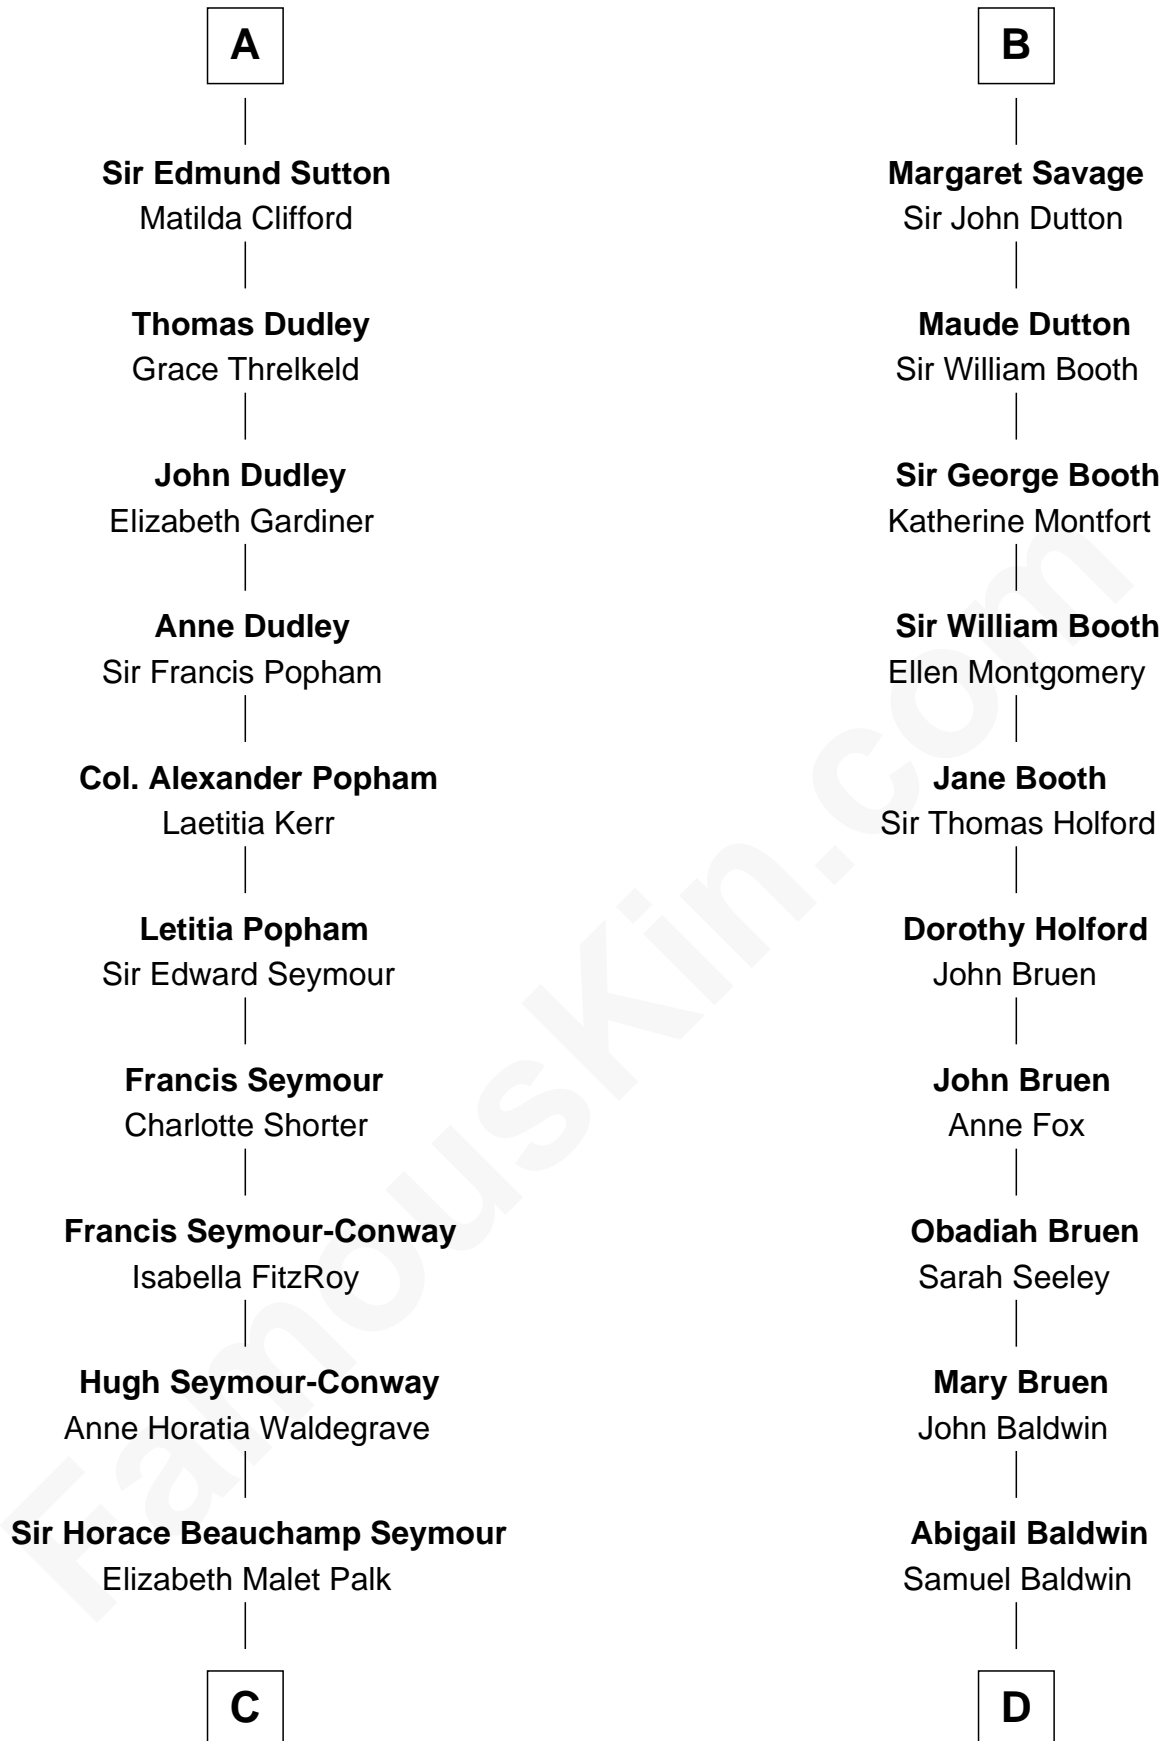

## Relationship Chart of

### Princess Diana

*Princess of Wales*

19th cousin 2 times removed of

**Abraham Baldwin**  
*Signer of the U.S. Constitution*

**C**

**Adelaide Horatia Elizabeth Seymour**

Frederick Spencer

**Charles Robert Spencer**

Margaret Baring

**Albert Edward John Spencer**

Cynthia Elinor Beatrix Hamilton

**Edward John Spencer**

Frances Ruth Burke Roche

**Princess Diana**

*Princess of Wales*

**D**

**Timothy Baldwin**

Bathsheba Stone

**Michael Baldwin**

Lucy Dudley

**Abraham Baldwin**

*Signer of the U.S. Constitution*