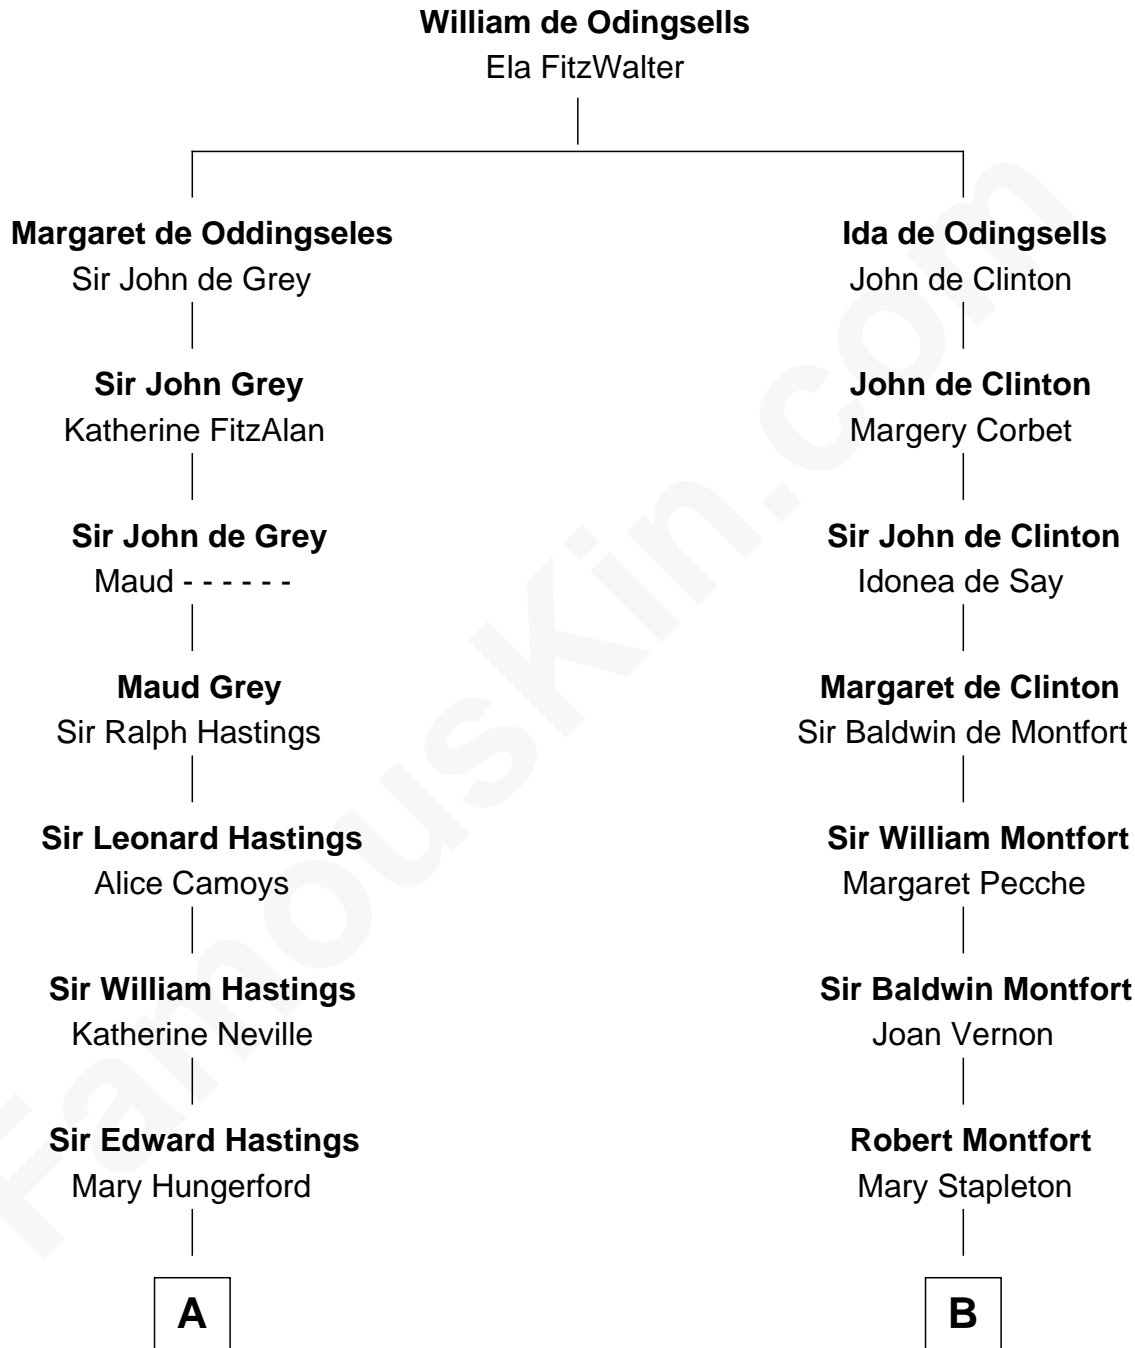

FamousKin.com Relationship Chart of

Princess Diana

Princess of Wales

17th cousin 4 times removed of

Abraham Baldwin

Signer of the U.S. Constitution

C

—
Frederick Spencer

Adelaide Horatia Elizabeth Seymour

—
Charles Robert Spencer

Margaret Baring

—
Albert Edward John Spencer

Cynthia Elinor Beatrix Hamilton

—
Edward John Spencer

Frances Ruth Burke Roche

—
Princess Diana

Princess of Wales

FamousKin.com