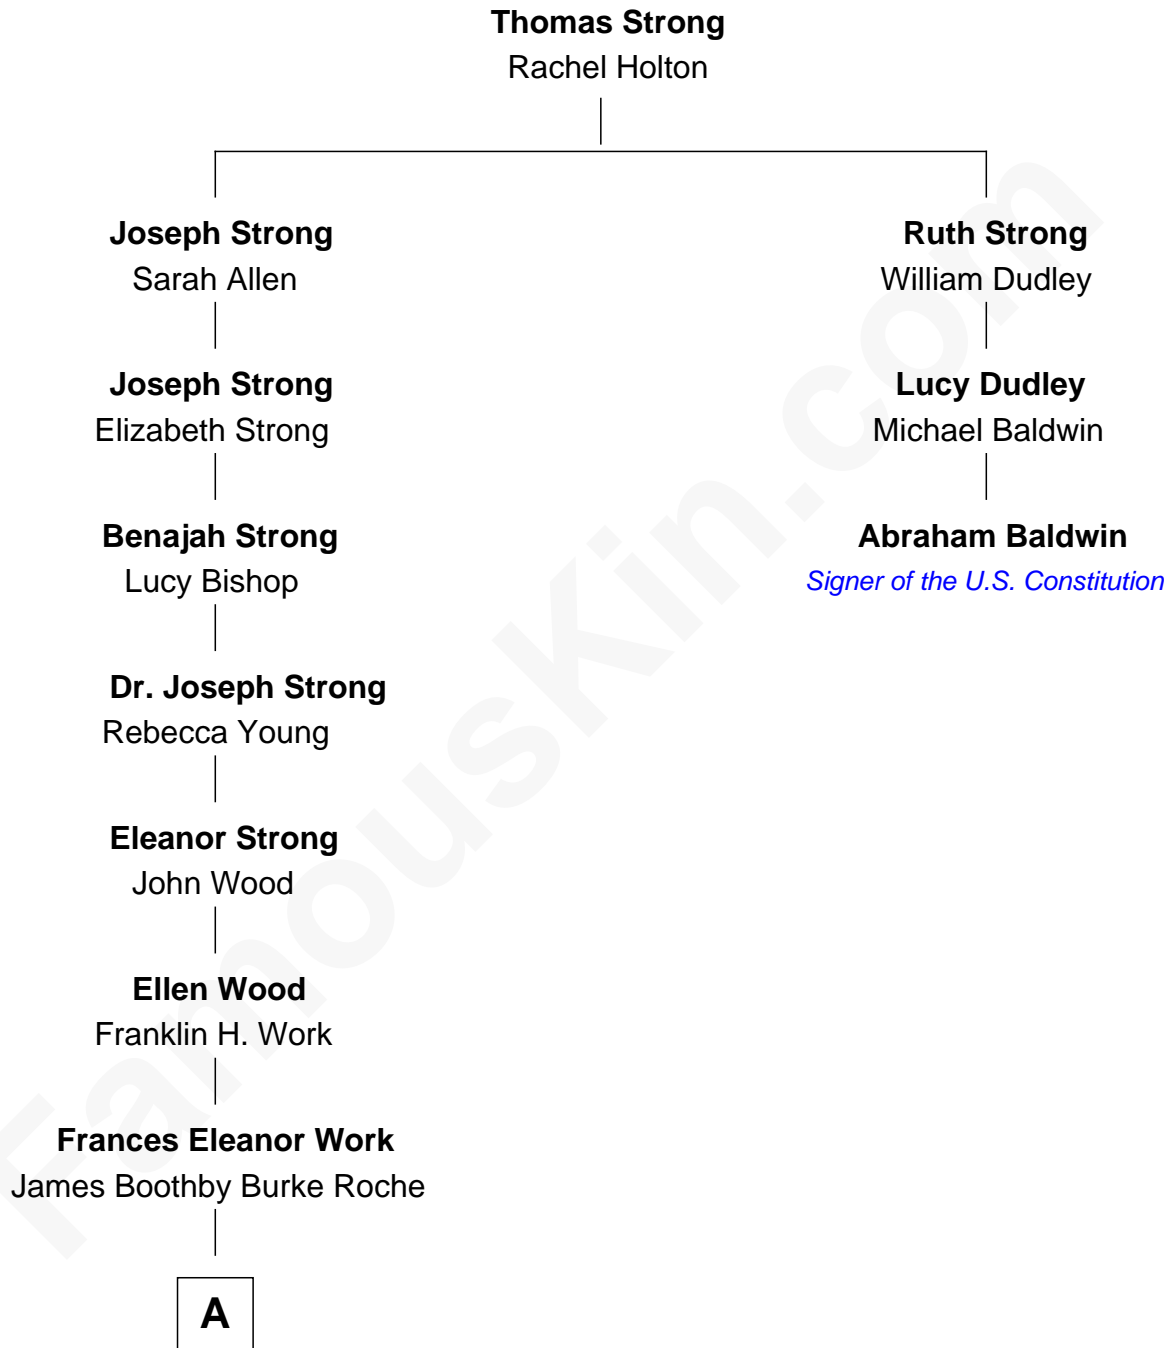

FamousKin.com Relationship Chart of

Princess Diana

Princess of Wales

2nd cousin 7 times removed of

Abraham Baldwin

Signer of the U.S. Constitution

A

—
Edmund Maurice Burke Roche

Ruth Sylvia Gill

—
Frances Ruth Burke Roche

Edward John Spencer

—
Princess Diana

Princess of Wales

FamousKin.com