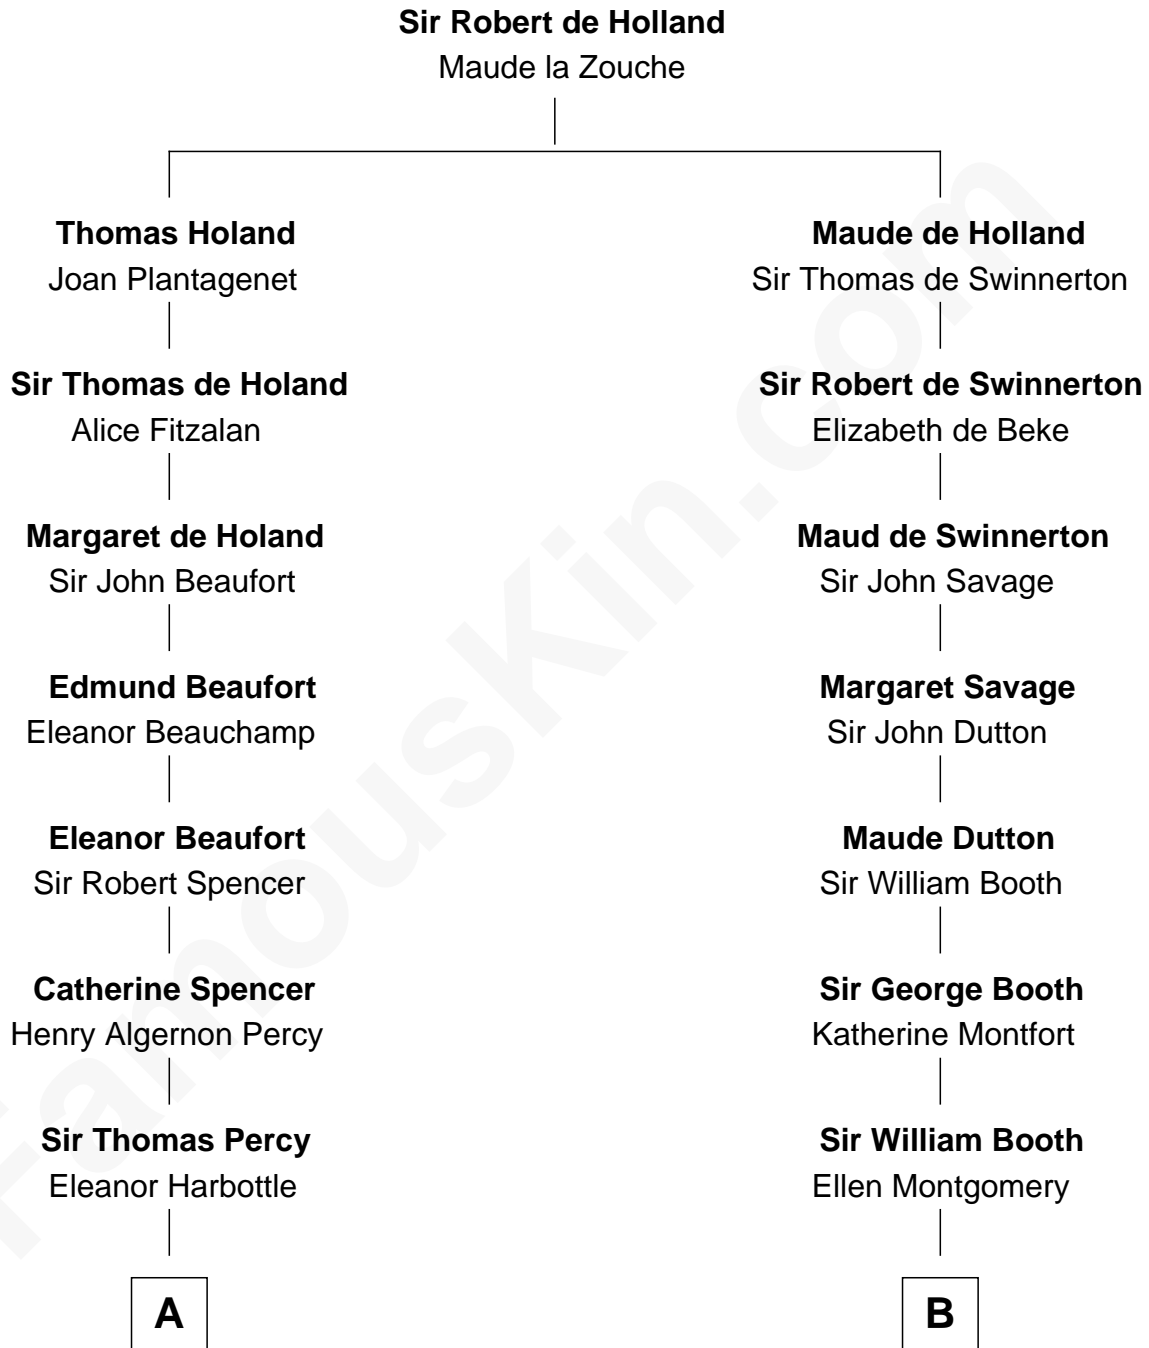

FamousKin.com
Relationship Chart of
Princess Diana
Princess of Wales

15th cousin 5 times removed of
Abraham Baldwin
Signer of the U.S. Constitution

A

Henry Percy
Katherine Neville

Henry Percy
Dorothy Devereux

Dorothy Percy
Robert Sydney

Dorothy Sydney
Henry Spencer

Sir Robert Spencer
Ann Digby

Sir Charles Spencer
Anne Churchill

John Spencer
Georgiana Carolina Carteret

John Spencer
Margaret Georgiana Poyntz

George John Spencer
Lavina Bingham